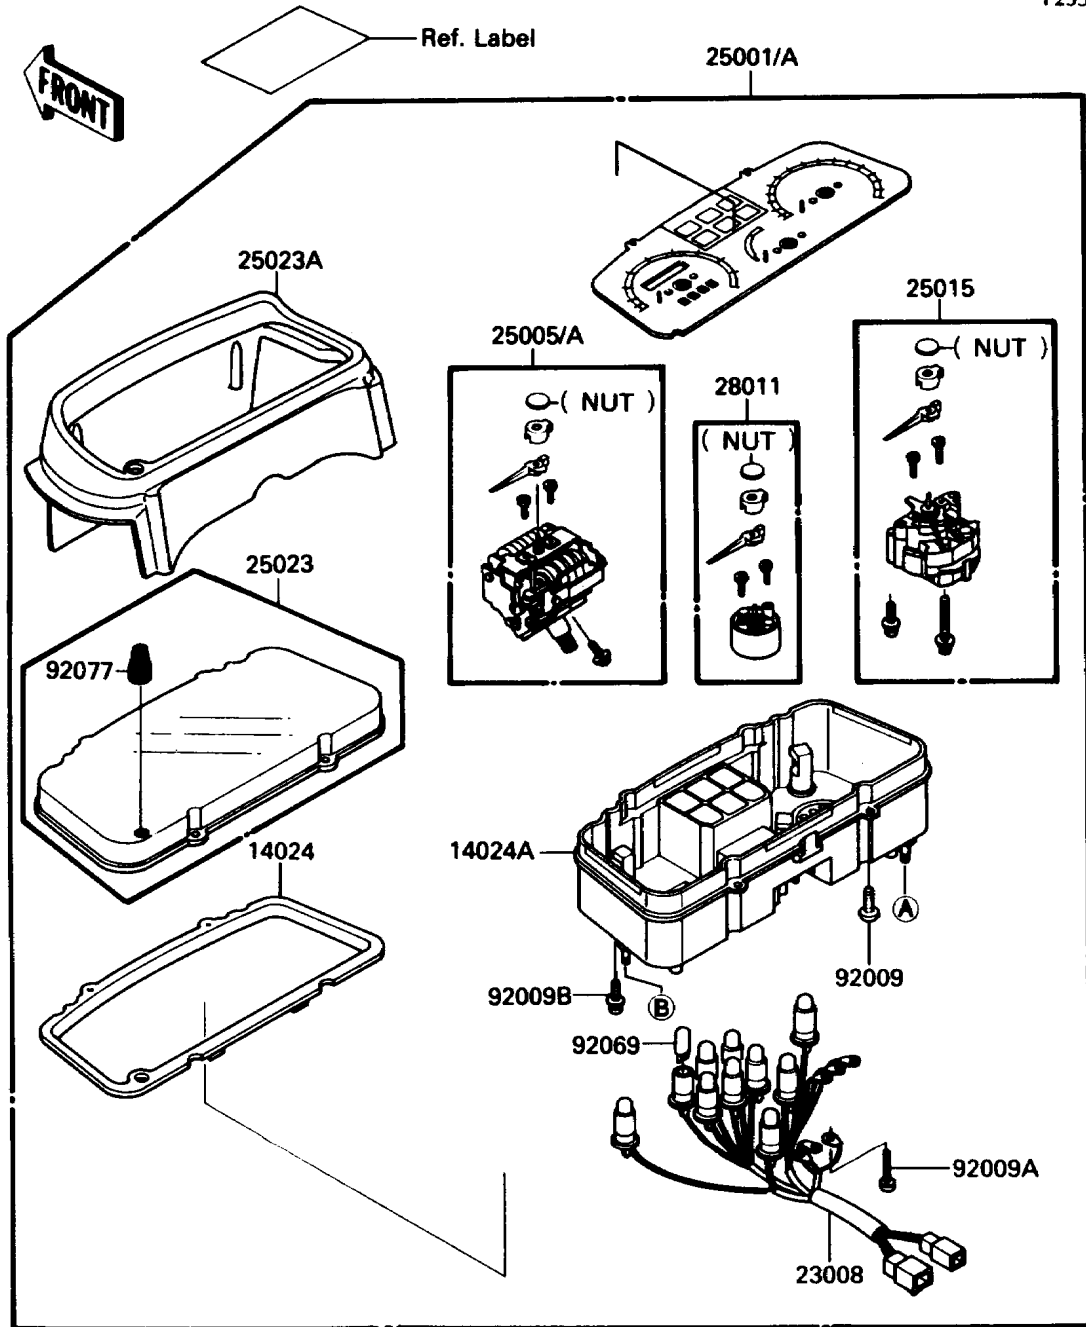

1987 EX500 PARTS DIAGRAM

Meter(s)

F2530-0271

- | | | | | |
|-----|-------|--|-----|-------|
| | 92075 | | (A) | |
| | 92022 | | | 92075 |
| | 92015 | | | 92022 |
| | | | | 92015 |
| (B) | 92075 | | | |
| | 92022 | | | |
| | 92015 | | | |

1987 EX500 PARTS LIST

Meter(s)

ITEM NAME	PART NUMBER	QUANTITY
COVER,METER (Ref # 14024)	14024-1278	1
COVER,METER HOUSING (Ref # 14024A)	14024-1289	1
SOCKET-ASSY,METER (Ref # 23008)	23008-1314	1
METER-ASSY,MPH (Ref # 25001)	25001-1677	1
METER-ASSY,KPH (Ref # 25001A)	25001-1678	1
SPEEDOMETER,KPH (Ref # 25005)	25005-1348	1
SPEEDOMETER,MPH (Ref # 25005A)	25005-1349	1
TACHOMETER,X1000R/MIN (Ref # 25015)	25015-1267	1
COVER-METER CASE,UPP (Ref # 25023)	25023-1141	1
COVER-METER CASE (Ref # 25023A)	25023-1151	1
METER,TEMP (Ref # 28011)	28011-1097	1
SCREW,TAPPING,4X16 (Ref # 92009)	92009-1163	4
SCREW,3X22 (Ref # 92009A)	92009-1293	3
SCREW,3X10 (Ref # 92009B)	92009-1382	2
NUT,FLANGED,5MM (Ref # 92015)	92015-1259	3
WASHER,5.2X16X1.2 (Ref # 92022)	92022-263	3
BULB,12V 3.4W (Ref # 92069)	92069-1007	10
DAMPER,METER BRACKET (Ref # 92075)	92075-1385	3
BOOT,TRIP RESET KNOB (Ref # 92077)	92077-1061	1