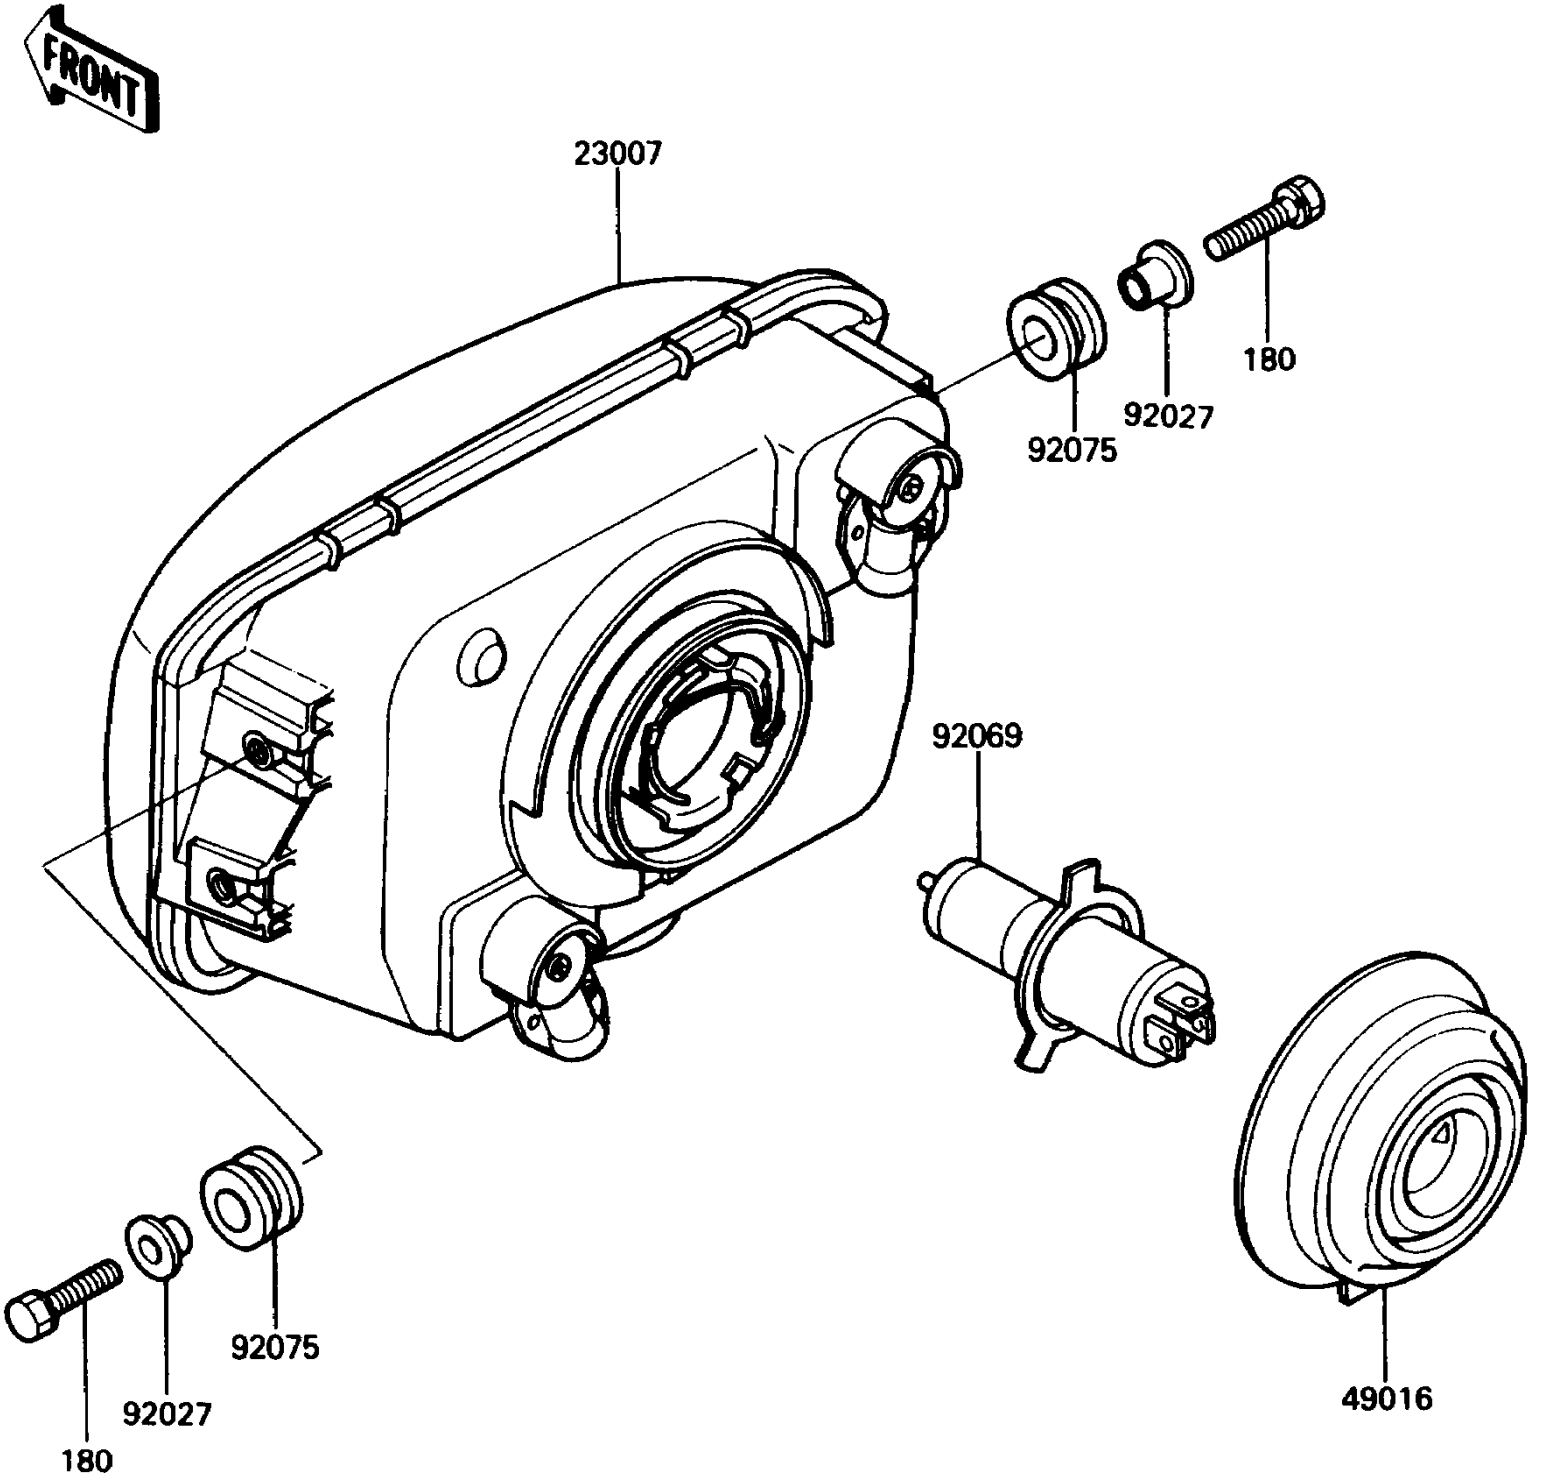

# 1987 EX500 PARTS DIAGRAM

Headlight(s)

F2710-0262

# 1987 EX500 PARTS LIST

## Headlight(s)

ITEM NAME	PART NUMBER	QUANTITY
LENS-COMP,HEAD LAMP (Ref # 23007)	23007-1150	1
COVER-SEAL,HEAD LAMP (Ref # 49016)	49016-1108	1
COLLAR,L=13.1 (Ref # 92027)	92027-251	4
BULB,12V 60/55W,H4 (Ref # 92069)	92069-1002	1
DAMPER (Ref # 92075)	92075-1690	4
BOLT-UPSET-WS,6X25 (Ref # 180)	180D0625	4