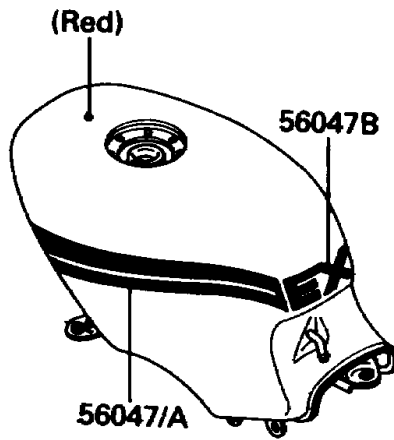

1988 EX500 PARTS DIAGRAM

Decals(Red)(EX500-A2)

F2861-0002

1988 EX500 PARTS LIST

Decals(Red)(EX500-A2)

ITEM NAME	PART NUMBER	QUANTITY
MARK,500 (Ref # 56018)	56018-1974	2
PATTERN,FUEL TANK,LH (Ref # 56047)	56047-1733	1
PATTERN,FUEL TANK,RH (Ref # 56047A)	56047-1734	1
PATTERN,FUEL TANK,RR,EX (Ref # 56047B)	56047-1735	1
PATTERN,SIDE COVER,LH (Ref # 56047C)	56047-1736	1
PATTERN,SIDE COVER,RH (Ref # 56047D)	56047-1737	1
PATTERN,SEAT COVER,LH (Ref # 56047E)	56047-1738	1
PATTERN,SEAT COVER,RH (Ref # 56047F)	56047-1739	1
PATTERN,UPP COWLING,LH (Ref # 56047G)	56047-1740	1
PATTERN,UPP COWLING,RH (Ref # 56047H)	56047-1741	1
MARK,TWIN CAM 8-VALVE (Ref # 56050)	56050-1050	2