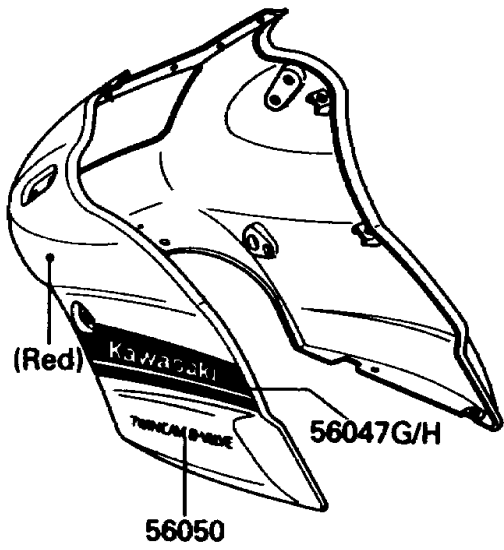

1988 EX500 PARTS DIAGRAM

Decals(Red)(EX500-A2)

F2861-0002

1988 EX500 PARTS LIST

Decals(Red)(EX500-A2)

ITEM NAME	PART NUMBER	QUANTITY
MARK,500 (Ref # 56018)	56018-1974	2
PATTERN,FUEL TANK,LH (Ref # 56047)	56047-1733	1
PATTERN,FUEL TANK,RH (Ref # 56047A)	56047-1734	1
PATTERN,FUEL TANK,RR,EX (Ref # 56047B)	56047-1735	1
PATTERN,SIDE COVER,LH (Ref # 56047C)	56047-1736	1
PATTERN,SIDE COVER,RH (Ref # 56047D)	56047-1737	1
PATTERN,SEAT COVER,LH (Ref # 56047E)	56047-1738	1
PATTERN,SEAT COVER,RH (Ref # 56047F)	56047-1739	1
PATTERN,UPP COWLING,LH (Ref # 56047G)	56047-1740	1
PATTERN,UPP COWLING,RH (Ref # 56047H)	56047-1741	1
MARK,TWIN CAM 8-VALVE (Ref # 56050)	56050-1050	2