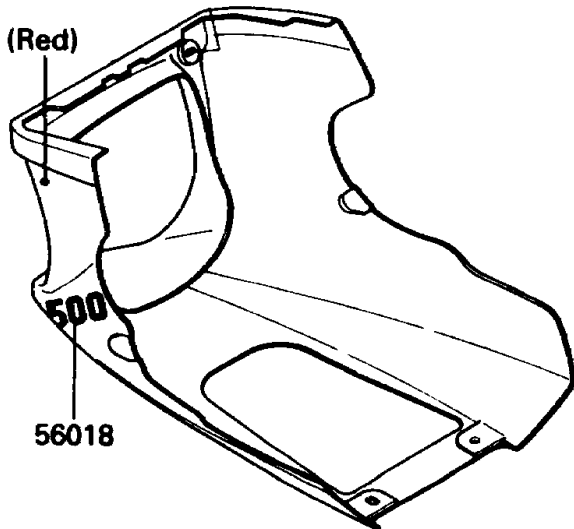

1988 EX500 PARTS DIAGRAM

Decals(Red)(EX500-A2)

F2861-0002

1988 EX500 PARTS LIST

Decals(Red)(EX500-A2)

ITEM NAME	PART NUMBER	QUANTITY
MARK,500 (Ref # 56018)	56018-1974	2
PATTERN,FUEL TANK,LH (Ref # 56047)	56047-1733	1
PATTERN,FUEL TANK,RH (Ref # 56047A)	56047-1734	1
PATTERN,FUEL TANK,RR,EX (Ref # 56047B)	56047-1735	1
PATTERN,SIDE COVER,LH (Ref # 56047C)	56047-1736	1
PATTERN,SIDE COVER,RH (Ref # 56047D)	56047-1737	1
PATTERN,SEAT COVER,LH (Ref # 56047E)	56047-1738	1
PATTERN,SEAT COVER,RH (Ref # 56047F)	56047-1739	1
PATTERN,UPP COWLING,LH (Ref # 56047G)	56047-1740	1
PATTERN,UPP COWLING,RH (Ref # 56047H)	56047-1741	1
MARK,TWIN CAM 8-VALVE (Ref # 56050)	56050-1050	2