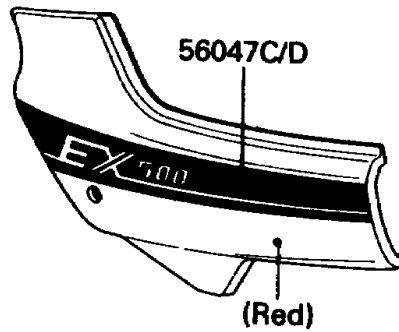

1988 EX500 PARTS DIAGRAM

Decals(Red)(EX500-A2)

F2861-0002

1988 EX500 PARTS LIST

Decals(Red)(EX500-A2)

ITEM NAME	PART NUMBER	QUANTITY
MARK,500 (Ref # 56018)	56018-1974	2
PATTERN,FUEL TANK,LH (Ref # 56047)	56047-1733	1
PATTERN,FUEL TANK,RH (Ref # 56047A)	56047-1734	1
PATTERN,FUEL TANK,RR,EX (Ref # 56047B)	56047-1735	1
PATTERN,SIDE COVER,LH (Ref # 56047C)	56047-1736	1
PATTERN,SIDE COVER,RH (Ref # 56047D)	56047-1737	1
PATTERN,SEAT COVER,LH (Ref # 56047E)	56047-1738	1
PATTERN,SEAT COVER,RH (Ref # 56047F)	56047-1739	1
PATTERN,UPP COWLING,LH (Ref # 56047G)	56047-1740	1
PATTERN,UPP COWLING,RH (Ref # 56047H)	56047-1741	1
MARK,TWIN CAM 8-VALVE (Ref # 56050)	56050-1050	2