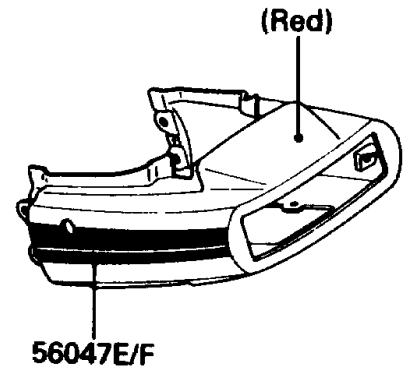

1988 EX500 PARTS DIAGRAM

Decals(Red)(EX500-A2)

F2861-0002

1988 EX500 PARTS LIST

Decals(Red)(EX500-A2)

ITEM NAME	PART NUMBER	QUANTITY
MARK,500 (Ref # 56018)	56018-1974	2
PATTERN,FUEL TANK,LH (Ref # 56047)	56047-1733	1
PATTERN,FUEL TANK,RH (Ref # 56047A)	56047-1734	1
PATTERN,FUEL TANK,RR,EX (Ref # 56047B)	56047-1735	1
PATTERN,SIDE COVER,LH (Ref # 56047C)	56047-1736	1
PATTERN,SIDE COVER,RH (Ref # 56047D)	56047-1737	1
PATTERN,SEAT COVER,LH (Ref # 56047E)	56047-1738	1
PATTERN,SEAT COVER,RH (Ref # 56047F)	56047-1739	1
PATTERN,UPP COWLING,LH (Ref # 56047G)	56047-1740	1
PATTERN,UPP COWLING,RH (Ref # 56047H)	56047-1741	1
MARK,TWIN CAM 8-VALVE (Ref # 56050)	56050-1050	2