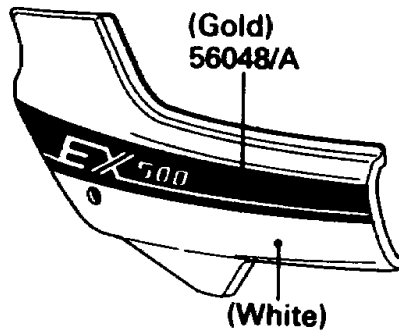

1989 EX500 PARTS DIAGRAM

Decals(White)(EX500-A3)(US,CN)

F2861-0035

1989 EX500 PARTS LIST

Decals(White)(EX500-A3)(US,CN)

ITEM NAME	PART NUMBER	QUANTITY
PATTERN,SIDE COVER,LH (Ref # 56048)	56048-1421	1
PATTERN,SIDE COVER,RH (Ref # 56048A)	56048-1422	1
PATTERN,SEAT COVER,LH (Ref # 56048B)	56048-1423	1
PATTERN,SEAT COVER,RH (Ref # 56048C)	56048-1424	1
PATTERN,UPP COWLING,LH (Ref # 56048D)	56048-1425	1
PATTERN,UPP COWLING,RH (Ref # 56048E)	56048-1426	1
PATTERN,FUEL TANK,LH (Ref # 56048F)	56048-1476	1
PATTERN,FUEL TANK,RH (Ref # 56048G)	56048-1477	1
PATTERN,FUEL TANK,RR,EX (Ref # 56048H)	56048-1478	1
MARK,TWIN CAM 8-VALVE (Ref # 56050)	56050-1167	1
MARK,500 (Ref # 56050A)	56050-1168	2