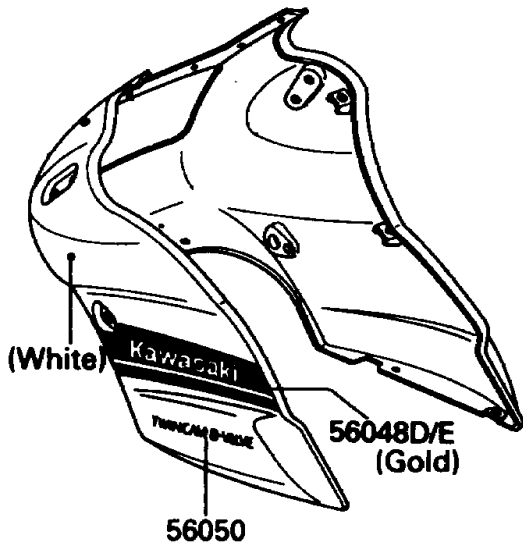

1989 EX500 PARTS DIAGRAM

Decals(White)(EX500-A3)(US,CN)

F2861-0035

1989 EX500 PARTS LIST

Decals(White)(EX500-A3)(US,CN)

ITEM NAME	PART NUMBER	QUANTITY
PATTERN,SIDE COVER,LH (Ref # 56048)	56048-1421	1
PATTERN,SIDE COVER,RH (Ref # 56048A)	56048-1422	1
PATTERN,SEAT COVER,LH (Ref # 56048B)	56048-1423	1
PATTERN,SEAT COVER,RH (Ref # 56048C)	56048-1424	1
PATTERN,UPP COWLING,LH (Ref # 56048D)	56048-1425	1
PATTERN,UPP COWLING,RH (Ref # 56048E)	56048-1426	1
PATTERN,FUEL TANK,LH (Ref # 56048F)	56048-1476	1
PATTERN,FUEL TANK,RH (Ref # 56048G)	56048-1477	1
PATTERN,FUEL TANK,RR,EX (Ref # 56048H)	56048-1478	1
MARK,TWIN CAM 8-VALVE (Ref # 56050)	56050-1167	1
MARK,500 (Ref # 56050A)	56050-1168	2