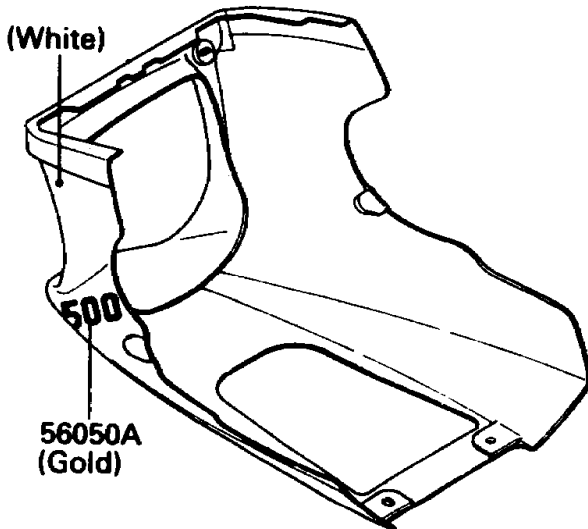

1989 EX500 PARTS DIAGRAM

Decals(White)(EX500-A3)(US,CN)

F2861-0035

1989 EX500 PARTS LIST

Decals(White)(EX500-A3)(US,CN)

ITEM NAME	PART NUMBER	QUANTITY
PATTERN,SIDE COVER,LH (Ref # 56048)	56048-1421	1
PATTERN,SIDE COVER,RH (Ref # 56048A)	56048-1422	1
PATTERN,SEAT COVER,LH (Ref # 56048B)	56048-1423	1
PATTERN,SEAT COVER,RH (Ref # 56048C)	56048-1424	1
PATTERN,UPP COWLING,LH (Ref # 56048D)	56048-1425	1
PATTERN,UPP COWLING,RH (Ref # 56048E)	56048-1426	1
PATTERN,FUEL TANK,LH (Ref # 56048F)	56048-1476	1
PATTERN,FUEL TANK,RH (Ref # 56048G)	56048-1477	1
PATTERN,FUEL TANK,RR,EX (Ref # 56048H)	56048-1478	1
MARK,TWIN CAM 8-VALVE (Ref # 56050)	56050-1167	1
MARK,500 (Ref # 56050A)	56050-1168	2