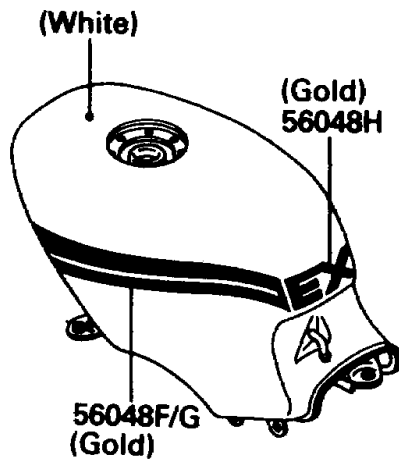

1989 EX500 PARTS DIAGRAM

Decals(White)(EX500-A3)(US,CN)

F2861-0035

1989 EX500 PARTS LIST

Decals(White)(EX500-A3)(US,CN)

ITEM NAME	PART NUMBER	QUANTITY
PATTERN,SIDE COVER,LH (Ref # 56048)	56048-1421	1
PATTERN,SIDE COVER,RH (Ref # 56048A)	56048-1422	1
PATTERN,SEAT COVER,LH (Ref # 56048B)	56048-1423	1
PATTERN,SEAT COVER,RH (Ref # 56048C)	56048-1424	1
PATTERN,UPP COWLING,LH (Ref # 56048D)	56048-1425	1
PATTERN,UPP COWLING,RH (Ref # 56048E)	56048-1426	1
PATTERN,FUEL TANK,LH (Ref # 56048F)	56048-1476	1
PATTERN,FUEL TANK,RH (Ref # 56048G)	56048-1477	1
PATTERN,FUEL TANK,RR,EX (Ref # 56048H)	56048-1478	1
MARK,TWIN CAM 8-VALVE (Ref # 56050)	56050-1167	1
MARK,500 (Ref # 56050A)	56050-1168	2