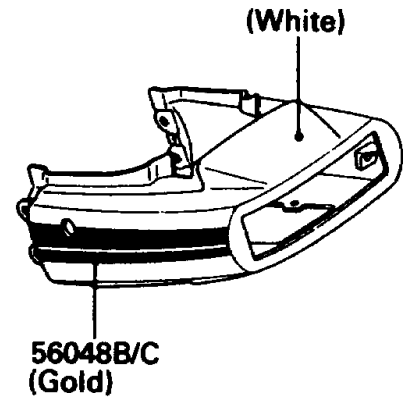

1989 EX500 PARTS DIAGRAM

Decals(White)(EX500-A3)(US,CN)

F2861-0035

1989 EX500 PARTS LIST

Decals(White)(EX500-A3)(US,CN)

ITEM NAME	PART NUMBER	QUANTITY
PATTERN,SIDE COVER,LH (Ref # 56048)	56048-1421	1
PATTERN,SIDE COVER,RH (Ref # 56048A)	56048-1422	1
PATTERN,SEAT COVER,LH (Ref # 56048B)	56048-1423	1
PATTERN,SEAT COVER,RH (Ref # 56048C)	56048-1424	1
PATTERN,UPP COWLING,LH (Ref # 56048D)	56048-1425	1
PATTERN,UPP COWLING,RH (Ref # 56048E)	56048-1426	1
PATTERN,FUEL TANK,LH (Ref # 56048F)	56048-1476	1
PATTERN,FUEL TANK,RH (Ref # 56048G)	56048-1477	1
PATTERN,FUEL TANK,RR,EX (Ref # 56048H)	56048-1478	1
MARK,TWIN CAM 8-VALVE (Ref # 56050)	56050-1167	1
MARK,500 (Ref # 56050A)	56050-1168	2