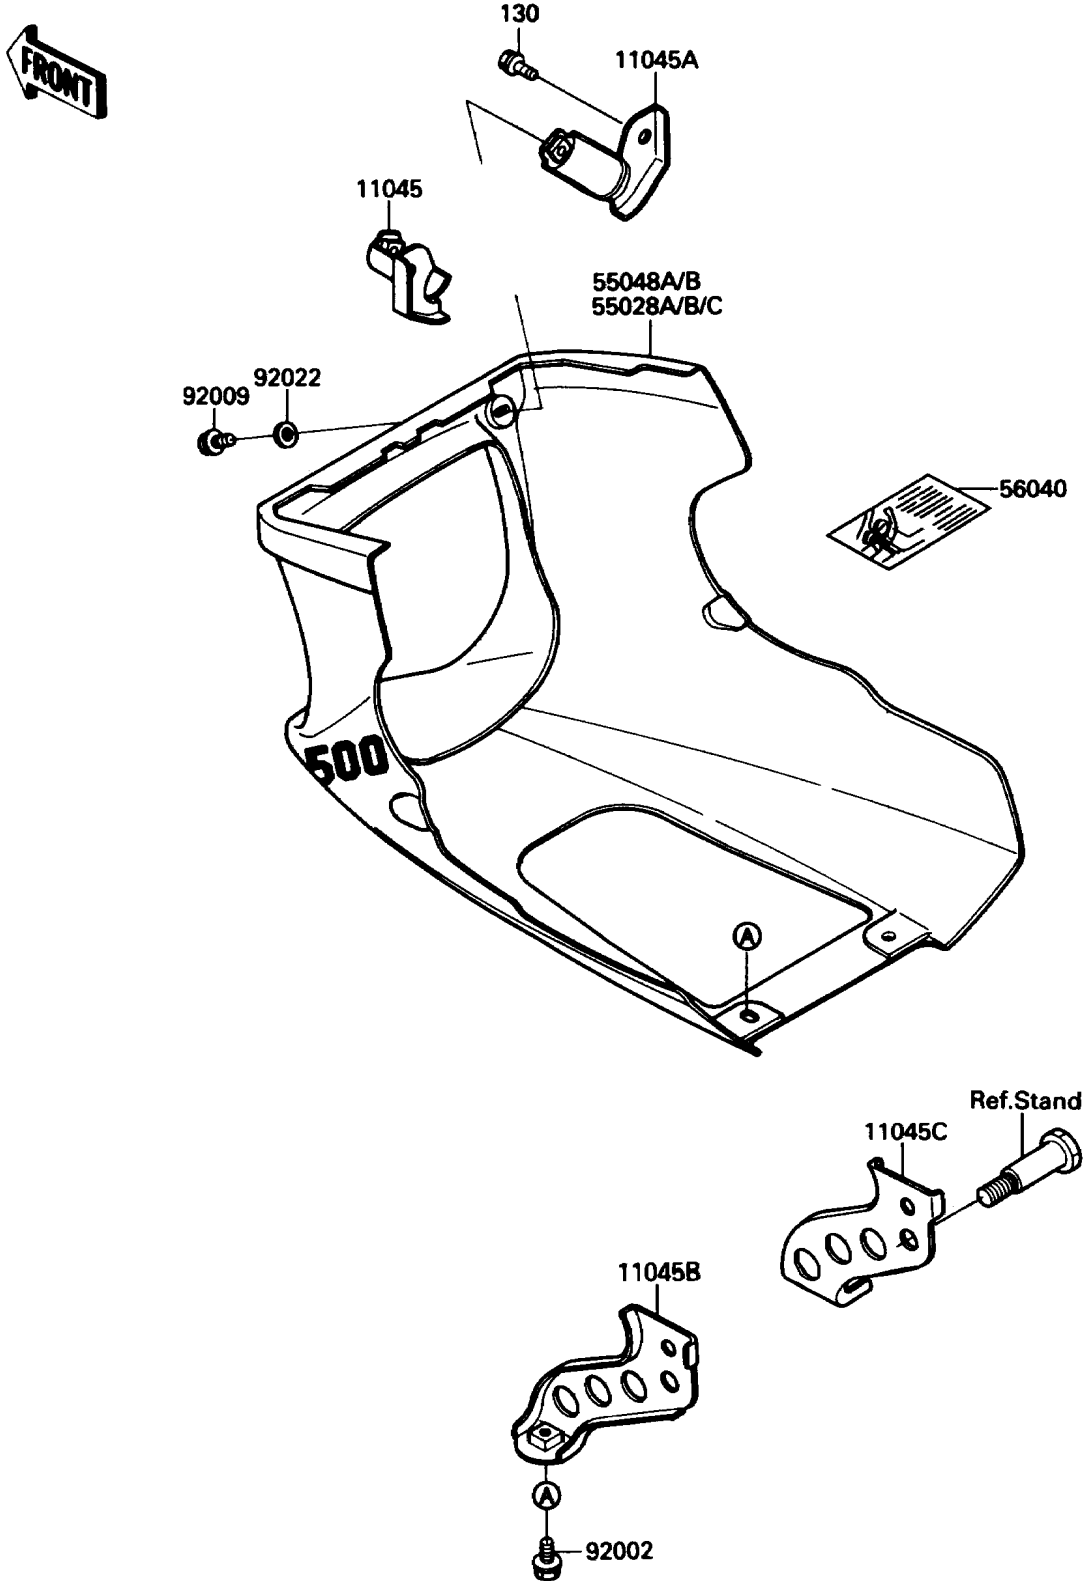

1987 EX500 PARTS DIAGRAM

Cowling Lowers

F2872-0021

1987 EX500 PARTS LIST

Cowling Lowers

ITEM NAME	PART NUMBER	QUANTITY
BRACKET,LOWER COWLING,FR,LH (Ref # 11045)	11045-1571	1
BRACKET,LOWER COWLING,FR,RH (Ref # 11045A)	11045-1572	1
BRACKET,LOWER COWLING,RR,LH (Ref # 11045B)	11045-1573	1
BRACKET,LOWER COWLING,RR,RH (Ref # 11045C)	11045-1574	1
COWLING,LWR,EBONY (Ref # 55028A)	55028-5335-H8	1
COWLING,LWR,P.A.WHITE (Ref # 55028B)	55028-5336-R1	1
COWLING,LWR,F.RED (Ref # 55028C)	55028-5337-B1	1
LABEL-WARNING,LOWER COWLING (Ref # 56040)	56040-1251	1
BOLT,6X16 (Ref # 92002)	92002-1188	2
SCREW,6X14,WHITE (Ref # 92009)	92009-1287	2
WASHER,6.5X16X1.0 (Ref # 92022)	92022-1654	2
BOLT-FLANGED,6X10 (Ref # 130)	130B0610	2