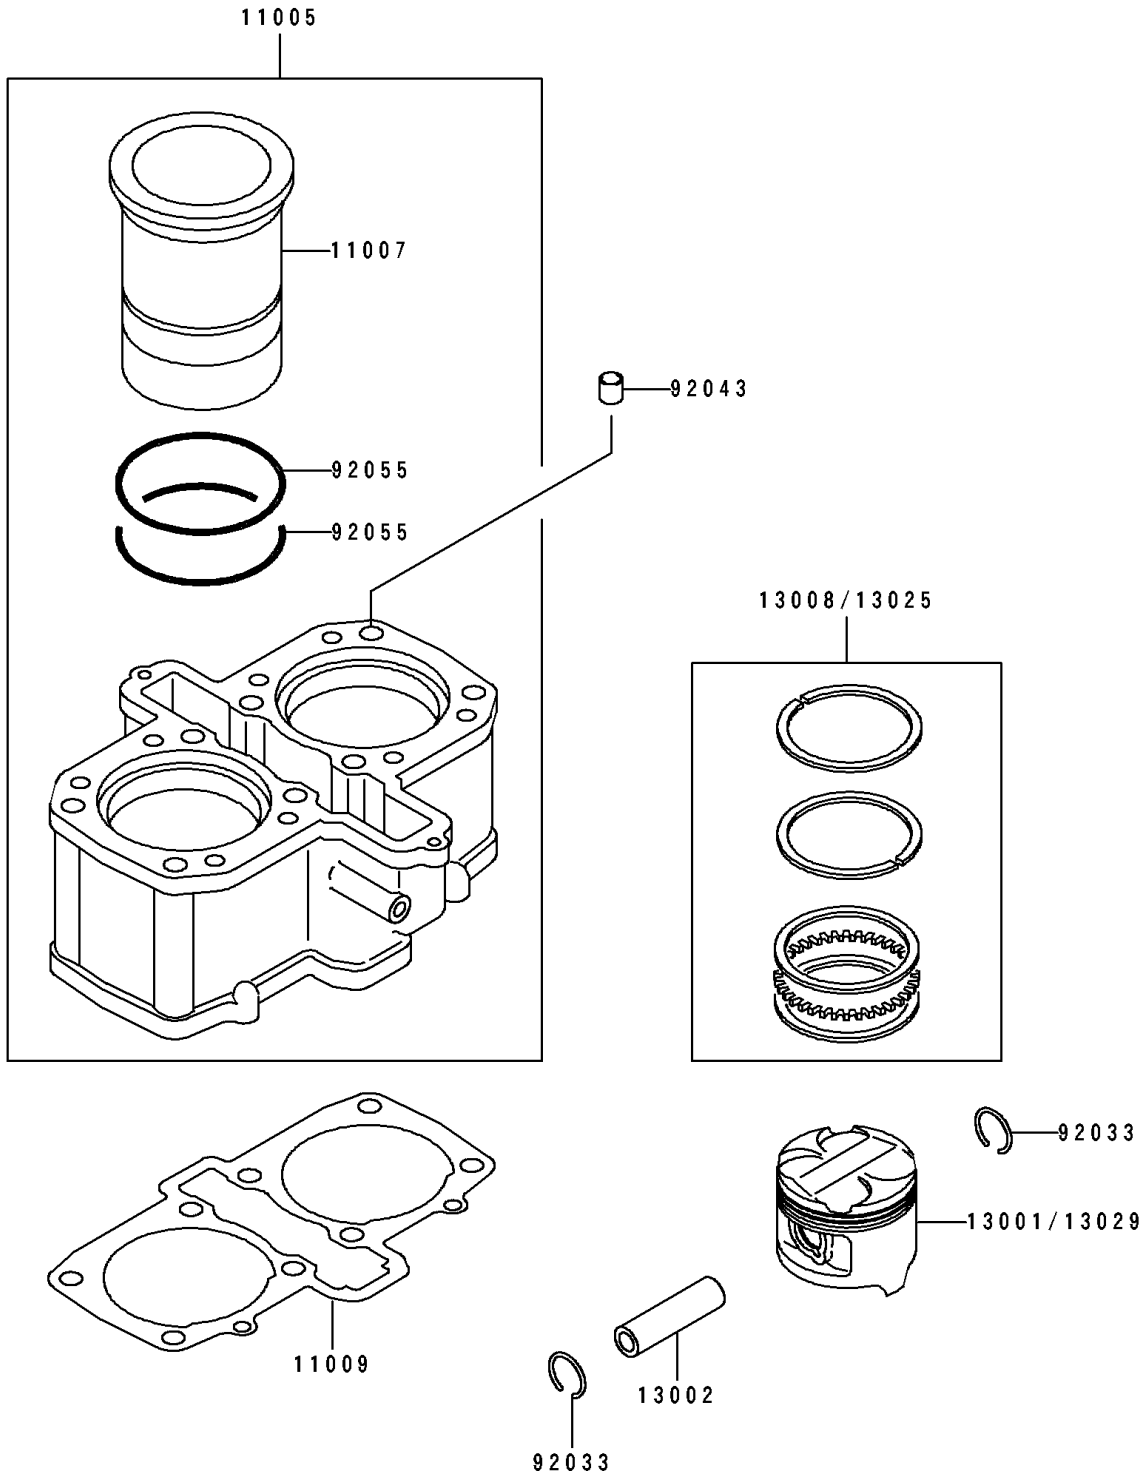

1992 EX500 PARTS DIAGRAM

Cylinder/Pistons

E1120

1992 EX500 PARTS LIST

Cylinder/Pistons

| ITEM NAME | PART NUMBER | QUANTITY |
|--|-------------|----------|
| CYLINDER-ENGINE (Ref # 11005) | 11005-1517 | 1 |
| LINER-CYLINDER (Ref # 11007) | 11007-1096 | 2 |
| GASKET,CYLINDER BASE (Ref # 11009) | 11009-1640 | 1 |
| PISTON-ENGINE,STD (Ref # 13001) | 13001-1251 | 2 |
| PIN-PISTON (Ref # 13002) | 13002-1058 | 2 |
| RING-SET-PISTON,STD (Ref # 13008) | 13008-1084 | 2 |
| RING-SET-PISTON L,O/S 0.50 (Ref # 13025) | 13025-1084 | AR |
| PISTON-ENGINE L,O/S 0.50 (Ref # 13029) | 13029-1160 | AR |
| RING-SNAP,20.5X1.2 (Ref # 92033) | 92033-1099 | 4 |
| PIN,11.5X14X14 (Ref # 92043) | 92043-1279 | 2 |
| RING-O (Ref # 92055) | 92055-1247 | 4 |