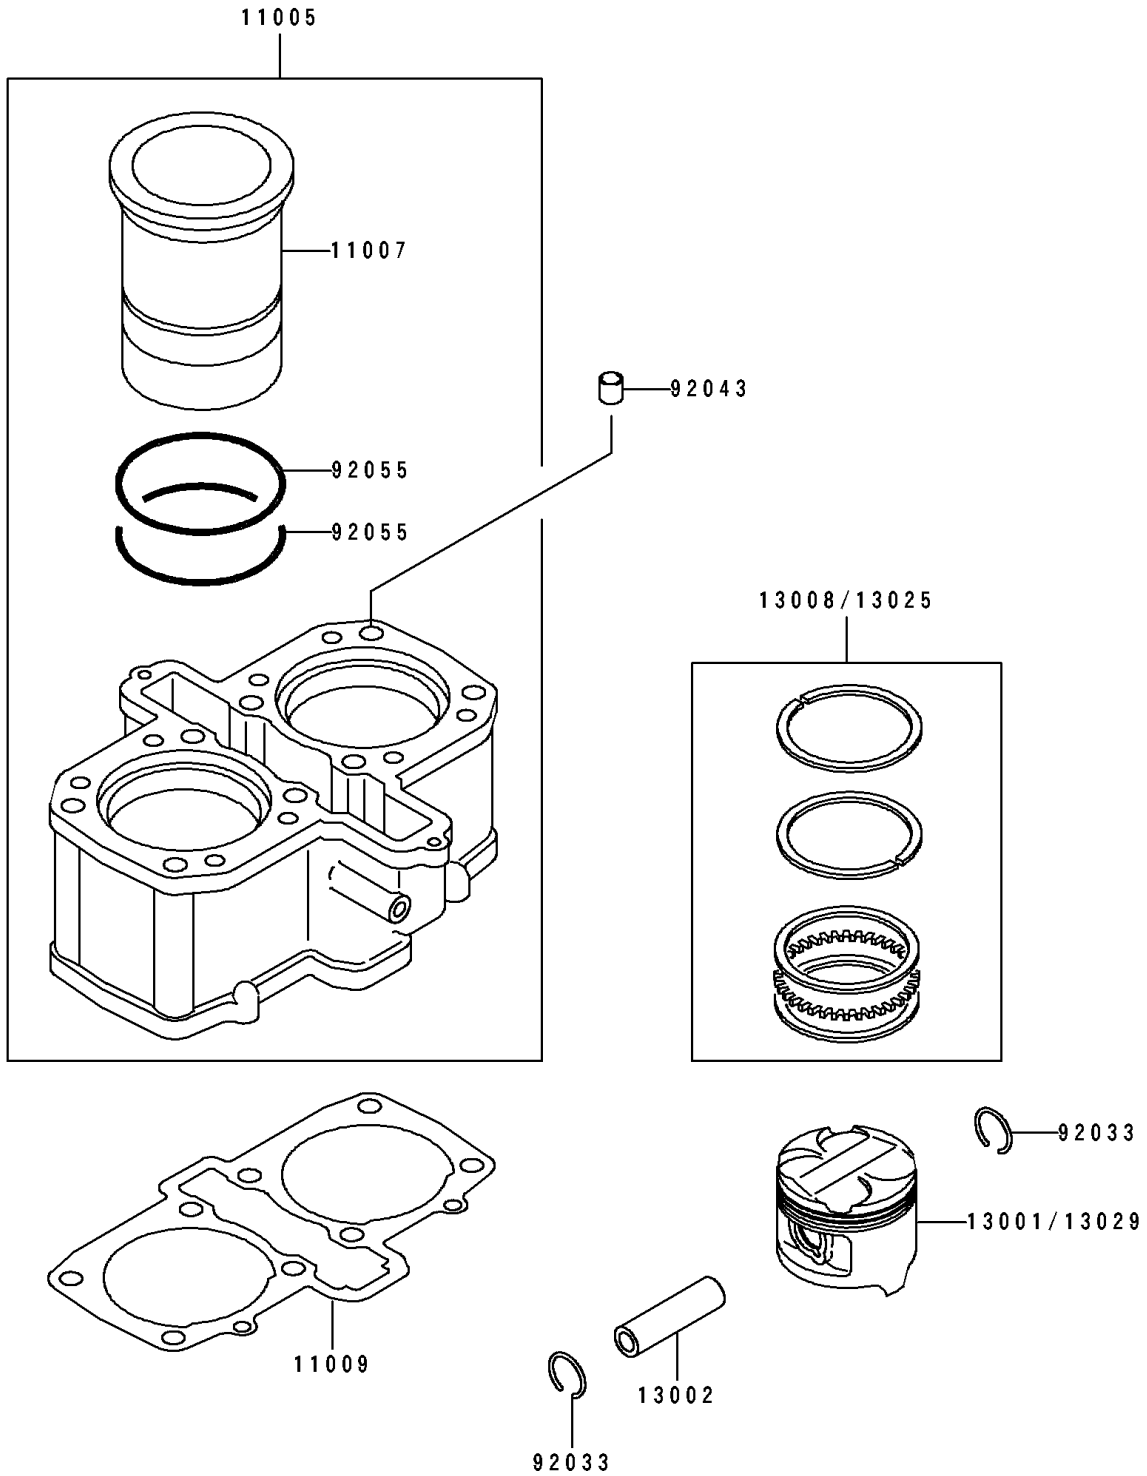

# 1993 EX500 PARTS DIAGRAM

Cylinder/Pistons

E1120

## 1993 EX500 PARTS LIST

### Cylinder/Pistons

ITEM NAME	PART NUMBER	QUANTITY
CYLINDER-ENGINE (Ref # 11005)	11005-1517	1
LINER-CYLINDER (Ref # 11007)	11007-1096	2
GASKET,CYLINDER BASE (Ref # 11009)	11009-1640	1
PISTON-ENGINE,STD (Ref # 13001)	13001-1251	2
PIN-PISTON (Ref # 13002)	13002-1058	2
RING-SET-PISTON,STD (Ref # 13008)	13008-1084	2
RING-SET-PISTON L,O/S 0.50 (Ref # 13025)	13025-1084	AR
PISTON-ENGINE L,O/S 0.50 (Ref # 13029)	13029-1160	AR
RING-SNAP,20.5X1.2 (Ref # 92033)	92033-1099	4
PIN,11.5X14X14 (Ref # 92043)	92043-1279	2
RING-O (Ref # 92055)	92055-1247	4