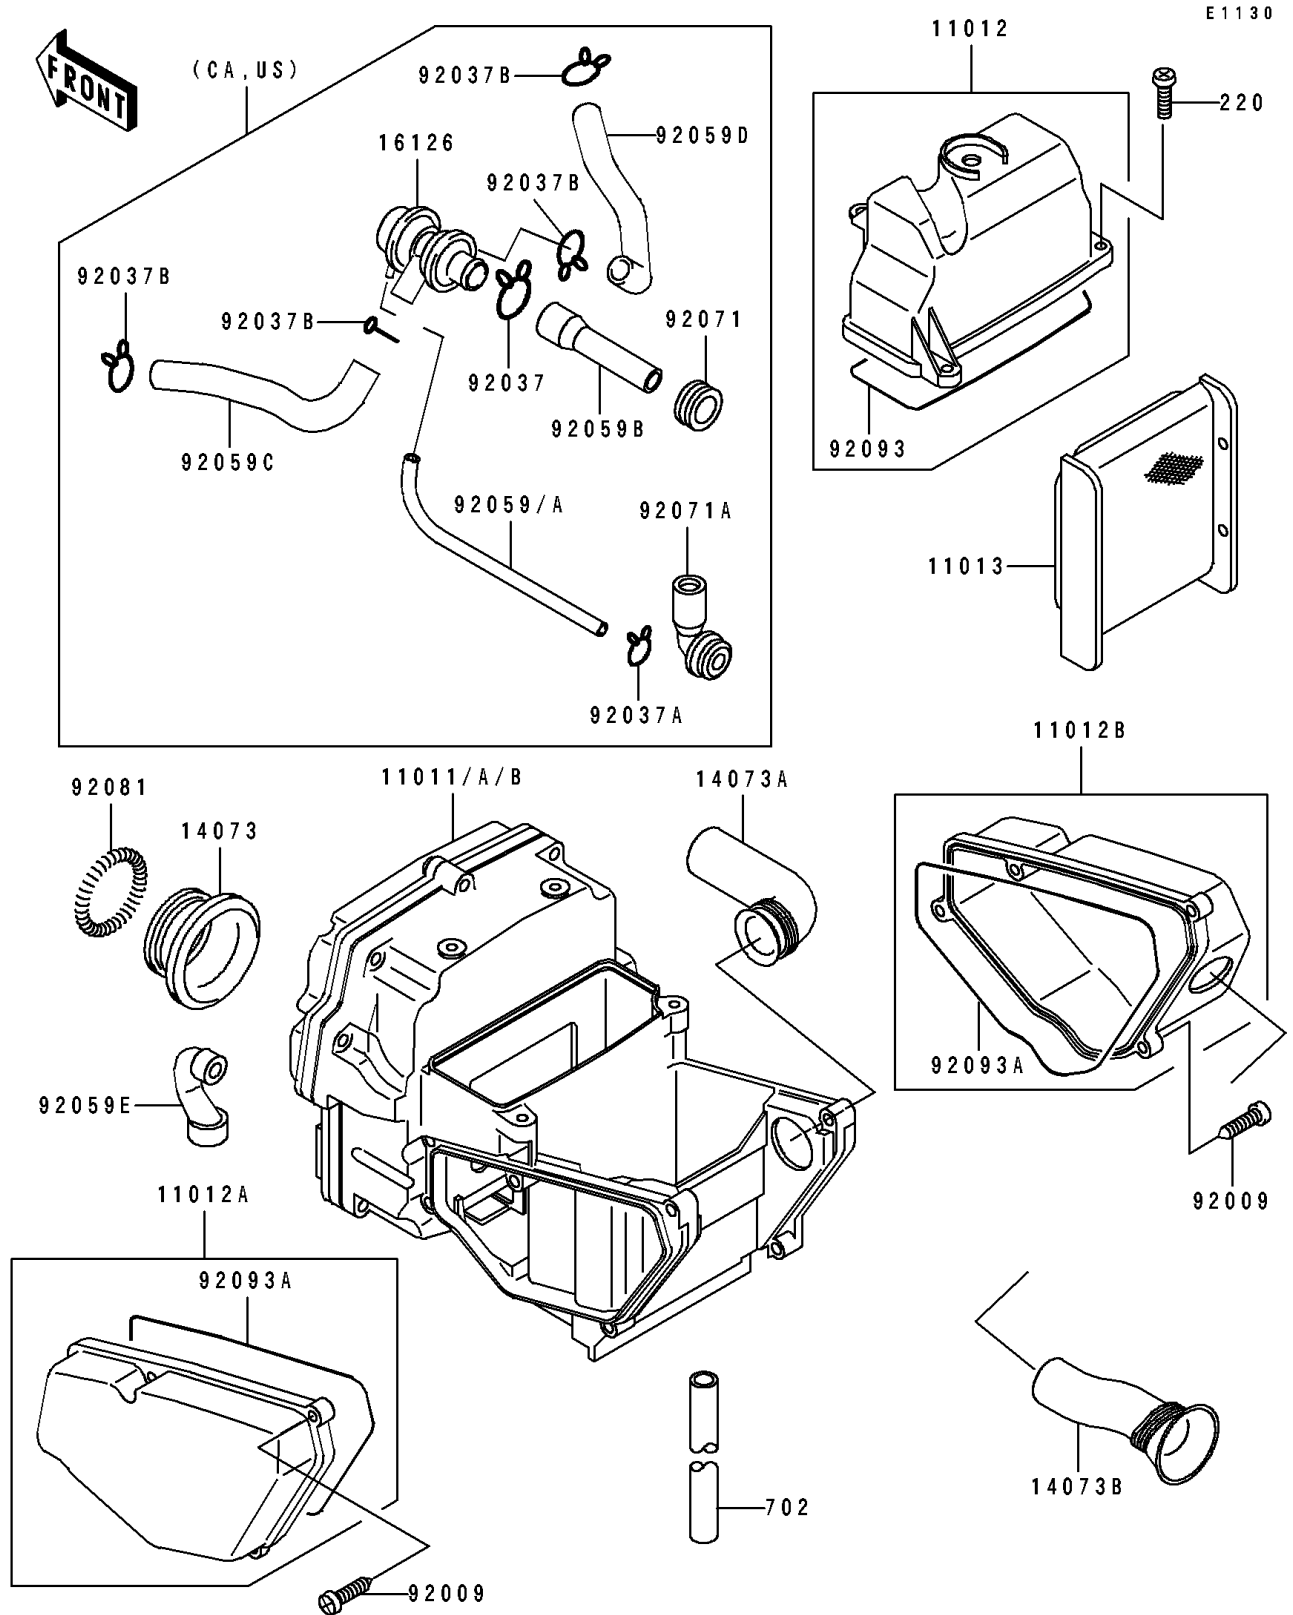

# 1992 EX500 PARTS DIAGRAM

Air Cleaner