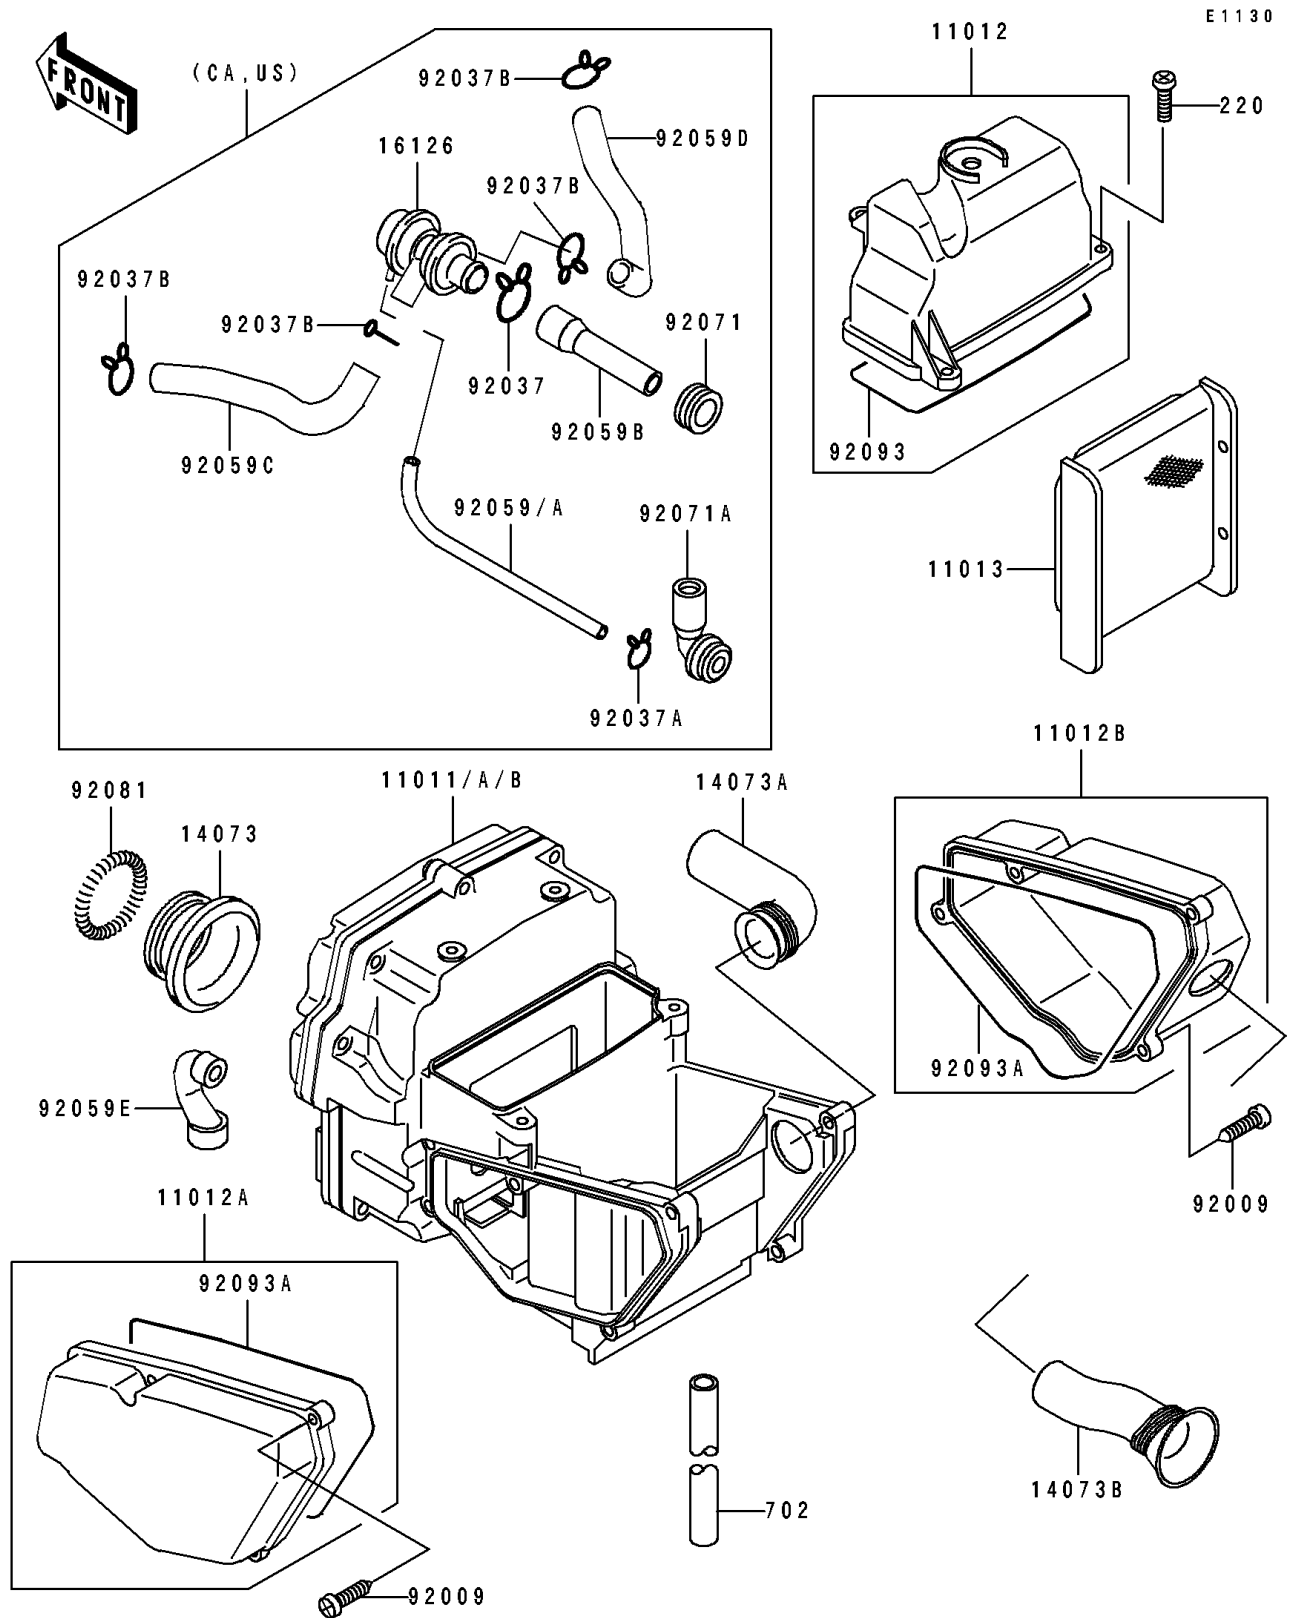

1993 EX500 PARTS DIAGRAM

Air Cleaner

1993 EX500 PARTS LIST

Air Cleaner

| ITEM NAME | PART NUMBER | QUANTITY |
|---------------------------------------|-------------|----------|
| CASE-AIR FILTER (Ref # 11011) | 11011-1268 | 1 |
| CASE-AIR FILTER (Ref # 11011A) | 11011-1269 | 1 |
| CASE-AIR FILTER (Ref # 11011B) | 11011-1270 | 1 |
| CAP,AIR FILTER CASE,UPP (Ref # 11012) | 11012-1571 | 1 |
| CAP,AIR FILTER,LH (Ref # 11012A) | 11012-1608 | 1 |
| CAP,AIR FILTER,RH (Ref # 11012B) | 11012-1609 | 1 |
| ELEMENT-AIR FILTER (Ref # 11013) | 11013-1155 | 1 |
| DUCT,CARBURATOR (Ref # 14073) | 14073-1292 | 2 |
| DUCT,INTAKE (Ref # 14073A) | 14073-1293 | 1 |
| DUCT (Ref # 14073B) | 14073-1295 | 1 |
| VALVE,AIR SWITCH (Ref # 16126) | 16126-1005 | 1 |
| SCREW,TAPPING,5X30 (Ref # 92009) | 92009-1488 | 12 |
| CLAMP,TUBE (Ref # 92037) | 92037-1076 | 1 |
| CLAMP (Ref # 92037A) | 92037-1712 | 1 |
| CLAMP,TUBE (Ref # 92037B) | 92037-213 | 4 |
| TUBE,4X9X290 (Ref # 92059) | 92059-1043 | 1 |
| TUBE,4X9X110 (Ref # 92059A) | 92059-1131 | 1 |
| TUBE,AIR FILTER-ACV (Ref # 92059B) | 92059-1770 | 1 |
| TUBE,AIR SWITCH,LH (Ref # 92059C) | 92059-1771 | 1 |
| TUBE,AIR SWITCH,RH (Ref # 92059D) | 92059-1772 | 1 |
| TUBE,BREATHER (Ref # 92059E) | 92059-1773 | 1 |
| GROMMET,AIR FILTER (Ref # 92071) | 92071-1028 | 1 |
| GROMMET,AIR FILTER (Ref # 92071A) | 92071-1114 | 1 |
| SPRING,COIL,BLACK (Ref # 92081) | 92081-1457 | 2 |
| SEAL,AIR FILTER CAP (Ref # 92093) | 92093-1233 | 1 |
| SEAL,AIR FILTER (Ref # 92093A) | 92093-1234 | 2 |
| SCREW-PAN-CROS,6X16 (Ref # 220) | 220B0616 | 4 |
| TUBE-RUBBER,5X350 (Ref # 702) | 702A05350 | 1 |