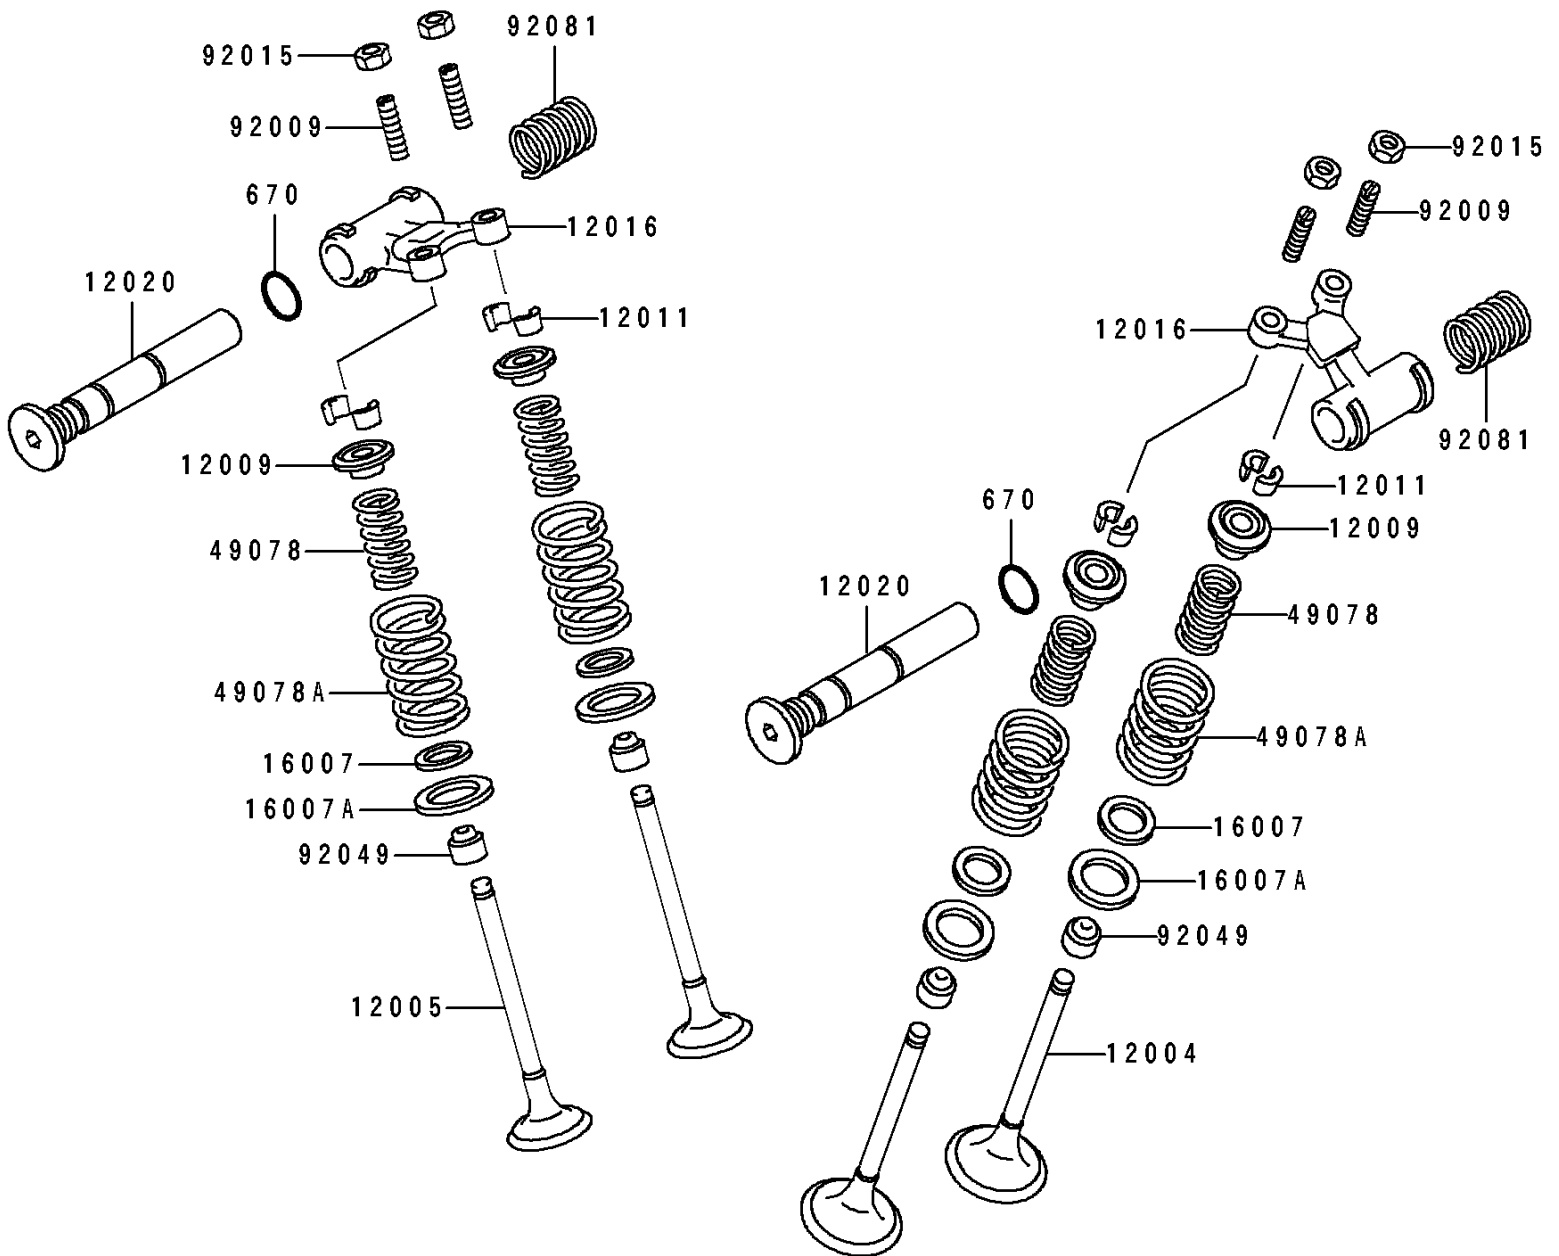

# 1991 EX500 PARTS DIAGRAM

Rocker Arms/Valves

E1210

# 1991 EX500 PARTS LIST

Rocker Arms/Valves

ITEM NAME	PART NUMBER	QUANTITY
-----------	-------------	----------