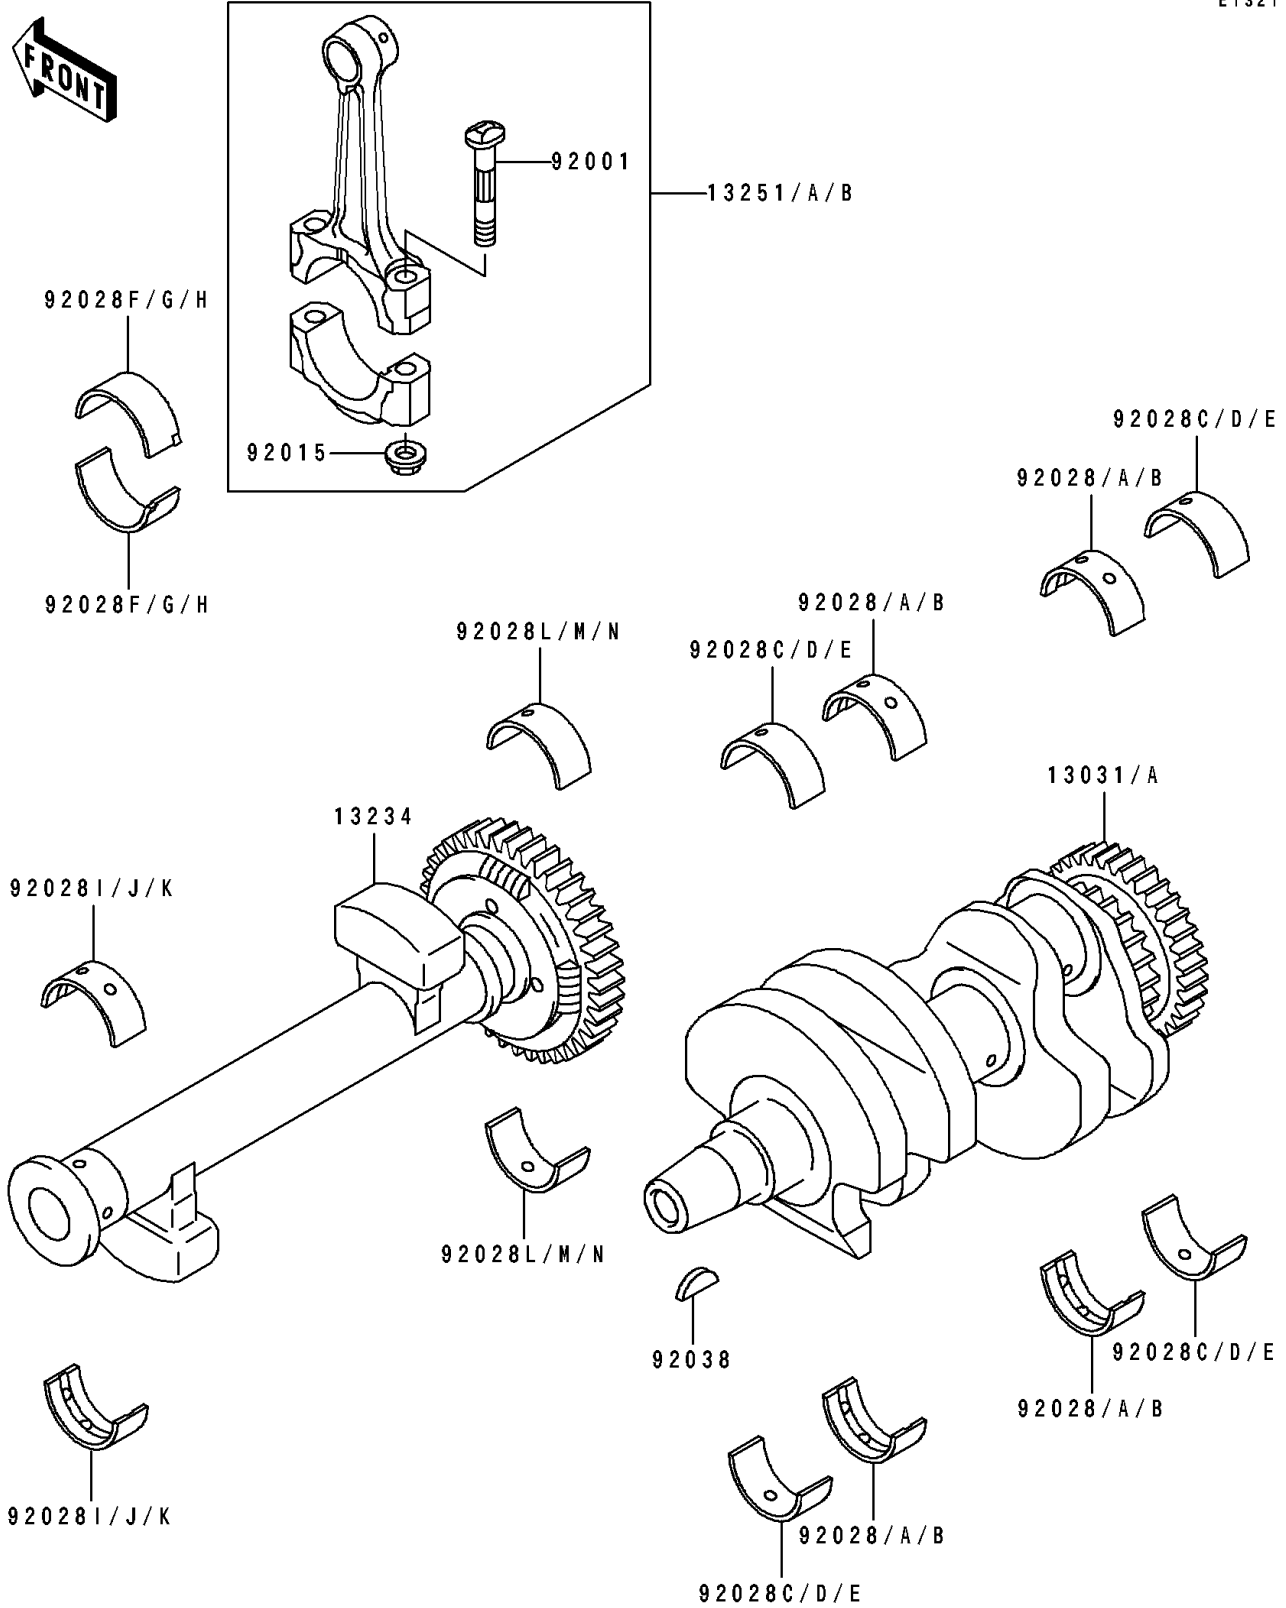

1991 EX500 PARTS DIAGRAM

Crankshaft

E1321

1991 EX500 PARTS LIST

Crankshaft

ITEM NAME	PART NUMBER	QUANTITY
CRANKSHAFT-COMP (Ref # 13031A)	13031-1303	1
SHAFT-COMP,BALANCER (Ref # 13234)	13234-1071	1
ROD-ASSY-CONNECTING,H (Ref # 13251)	13251-1067-HH	2
ROD-ASSY-CONNECTING,I (Ref # 13251A)	13251-1067-II	2
ROD-ASSY-CONNECTING,J (Ref # 13251B)	13251-1067-JJ	2
BOLT,CONNECTING ROD,8MM (Ref # 92001)	92001-1887	4
NUT,FLANGED,8MM (Ref # 92015)	92015-1311	4
BUSHING,CRANKSHAFT,BLUE (Ref # 92028)	92028-1100	4
BUSHING,CRANKSHAFT,BLACK (Ref # 92028A)	92028-1101	AR
BUSHING,CRANKSHAFT,BROWN (Ref # 92028B)	92028-1102	AR
BUSHING,CRANKSHAFT,BLUE (Ref # 92028C)	92028-1272	4
BUSHING,CRANKSHAFT,BLACK (Ref # 92028D)	92028-1273	AR
BUSHING,CRANKSHAFT,BROWN (Ref # 92028E)	92028-1274	AR
BUSHING,CONNECTING ROD,BLUE (Ref # 92028F)	92028-1348	4
BUSHING,CONNECTING ROD,BLACK (Ref # 92028G)	92028-1349	AR
BUSHING,CONNECTING ROD,BROWN (Ref # 92028H)	92028-1350	AR
BUSHING,BALANCER,LH,BLUE (Ref # 92028I)	92028-1495	2
BUSHING,BALANCER,LH,BLACK (Ref # 92028J)	92028-1496	AR
BUSHING,BALANCER,LH,BROWN (Ref # 92028K)	92028-1497	AR
BUSHING,BALANCER,RH,BLUE (Ref # 92028L)	92028-1653	2
BUSHING,BALANCER,RH,BLACK (Ref # 92028M)	92028-1654	AR
BUSHING,BALANCER,RH,BROWN (Ref # 92028N)	92028-1655	AR
KEY,WOODRUFF (Ref # 92038)	92038-001	1