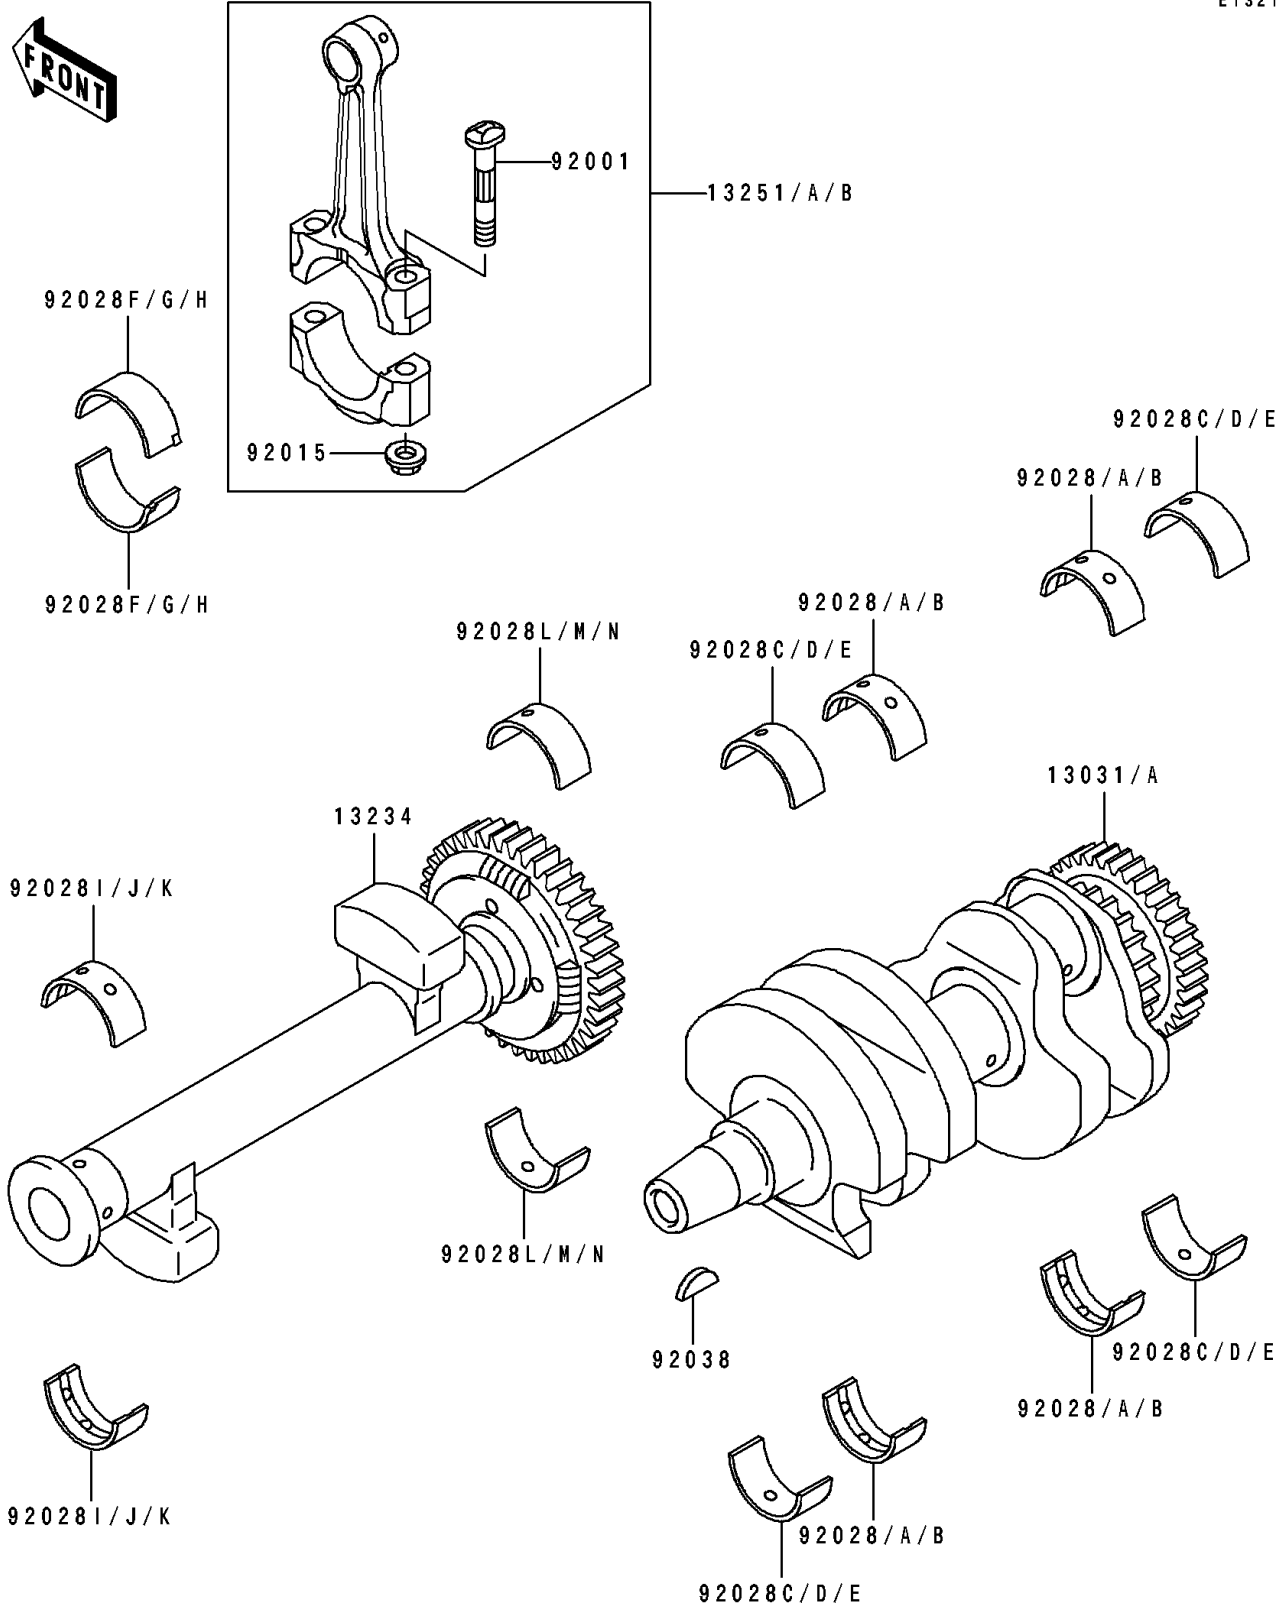

1992 EX500 PARTS DIAGRAM

Crankshaft

E1321

1992 EX500 PARTS LIST

Crankshaft

ITEM NAME	PART NUMBER	QUANTITY
CRANKSHAFT-COMP (Ref # 13031A)	13031-1303	1
SHAFT-COMP,BALANCER (Ref # 13234)	13234-1071	1
ROD-ASSY-CONNECTING,H (Ref # 13251)	13251-1067-HH	2
ROD-ASSY-CONNECTING,I (Ref # 13251A)	13251-1067-II	2
ROD-ASSY-CONNECTING,J (Ref # 13251B)	13251-1067-JJ	2
BOLT,CONNECTING ROD,8MM (Ref # 92001)	92001-1887	4
NUT,FLANGED,8MM (Ref # 92015)	92015-1311	4
BUSHING,CRANKSHAFT,BLUE (Ref # 92028)	92028-1100	4
BUSHING,CRANKSHAFT,BLACK (Ref # 92028A)	92028-1101	AR
BUSHING,CRANKSHAFT,BROWN (Ref # 92028B)	92028-1102	AR
BUSHING,CRANKSHAFT,BLUE (Ref # 92028C)	92028-1272	4
BUSHING,CRANKSHAFT,BLACK (Ref # 92028D)	92028-1273	AR
BUSHING,CRANKSHAFT,BROWN (Ref # 92028E)	92028-1274	AR
BUSHING,CONNECTING ROD,BLUE (Ref # 92028F)	92028-1348	4
BUSHING,CONNECTING ROD,BLACK (Ref # 92028G)	92028-1349	AR
BUSHING,CONNECTING ROD,BROWN (Ref # 92028H)	92028-1350	AR
BUSHING,BALANCER,LH,BLUE (Ref # 92028I)	92028-1495	2
BUSHING,BALANCER,LH,BLACK (Ref # 92028J)	92028-1496	AR
BUSHING,BALANCER,LH,BROWN (Ref # 92028K)	92028-1497	AR
BUSHING,BALANCER,RH,BLUE (Ref # 92028L)	92028-1653	2
BUSHING,BALANCER,RH,BLACK (Ref # 92028M)	92028-1654	AR
BUSHING,BALANCER,RH,BROWN (Ref # 92028N)	92028-1655	AR
KEY,WOODRUFF (Ref # 92038)	92038-001	1