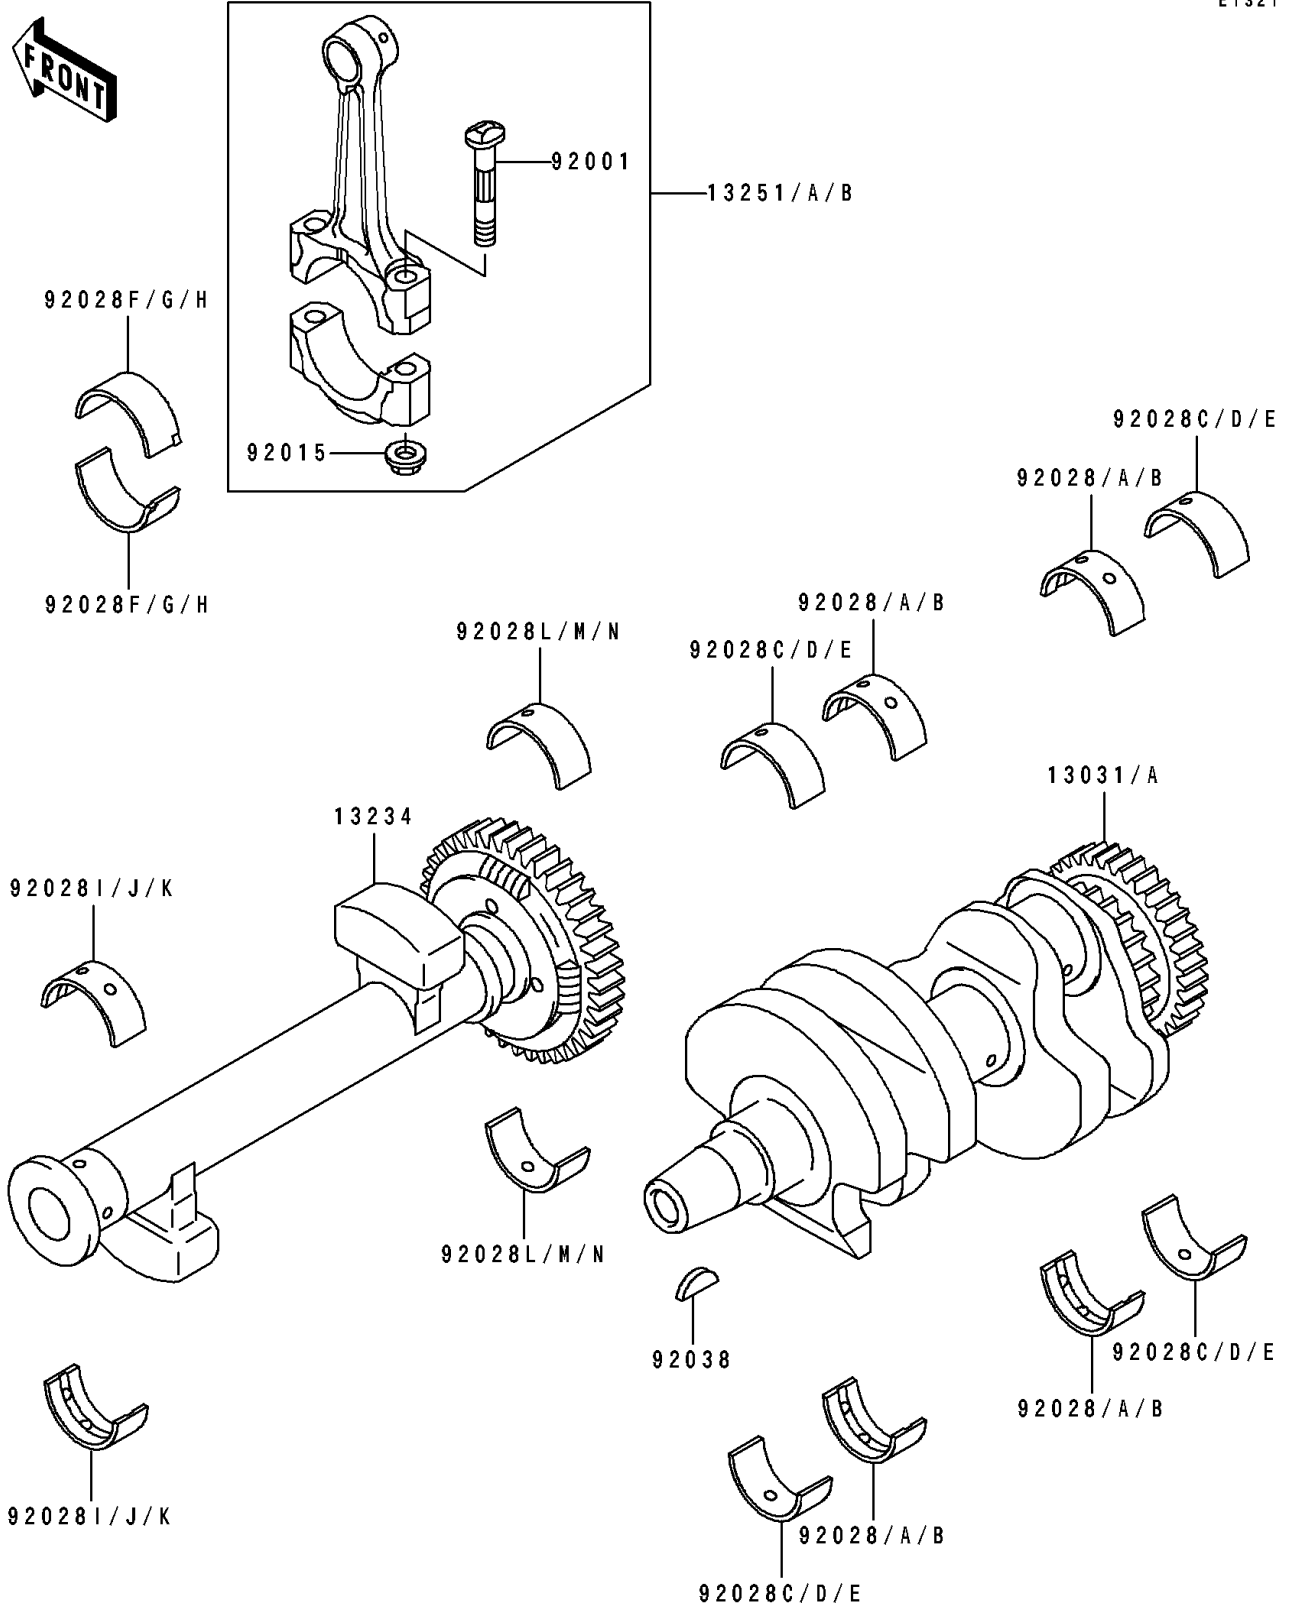

1993 EX500 PARTS DIAGRAM

Crankshaft

E1321

1993 EX500 PARTS LIST

Crankshaft

ITEM NAME	PART NUMBER	QUANTITY
CRANKSHAFT-COMP (Ref # 13031A)	13031-1303	1
SHAFT-COMP,BALANCER (Ref # 13234)	13234-1071	1
ROD-ASSY-CONNECTING,H (Ref # 13251)	13251-1067-HH	2
ROD-ASSY-CONNECTING,I (Ref # 13251A)	13251-1067-II	2
ROD-ASSY-CONNECTING,J (Ref # 13251B)	13251-1067-JJ	2
BOLT,CONNECTING ROD,8MM (Ref # 92001)	92001-1887	4
NUT,FLANGED,8MM (Ref # 92015)	92015-1311	4
BUSHING,CRANKSHAFT,BLUE (Ref # 92028)	92028-1100	4
BUSHING,CRANKSHAFT,BLACK (Ref # 92028A)	92028-1101	AR
BUSHING,CRANKSHAFT,BROWN (Ref # 92028B)	92028-1102	AR
BUSHING,CRANKSHAFT,BLUE (Ref # 92028C)	92028-1272	4
BUSHING,CRANKSHAFT,BLACK (Ref # 92028D)	92028-1273	AR
BUSHING,CRANKSHAFT,BROWN (Ref # 92028E)	92028-1274	AR
BUSHING,CONNECTING ROD,BLUE (Ref # 92028F)	92028-1348	4
BUSHING,CONNECTING ROD,BLACK (Ref # 92028G)	92028-1349	AR
BUSHING,CONNECTING ROD,BROWN (Ref # 92028H)	92028-1350	AR
BUSHING,BALANCER,LH,BLUE (Ref # 92028I)	92028-1495	2
BUSHING,BALANCER,LH,BLACK (Ref # 92028J)	92028-1496	AR
BUSHING,BALANCER,LH,BROWN (Ref # 92028K)	92028-1497	AR
BUSHING,BALANCER,RH,BLUE (Ref # 92028L)	92028-1653	2
BUSHING,BALANCER,RH,BLACK (Ref # 92028M)	92028-1654	AR
BUSHING,BALANCER,RH,BROWN (Ref # 92028N)	92028-1655	AR
KEY,WOODRUFF (Ref # 92038)	92038-001	1