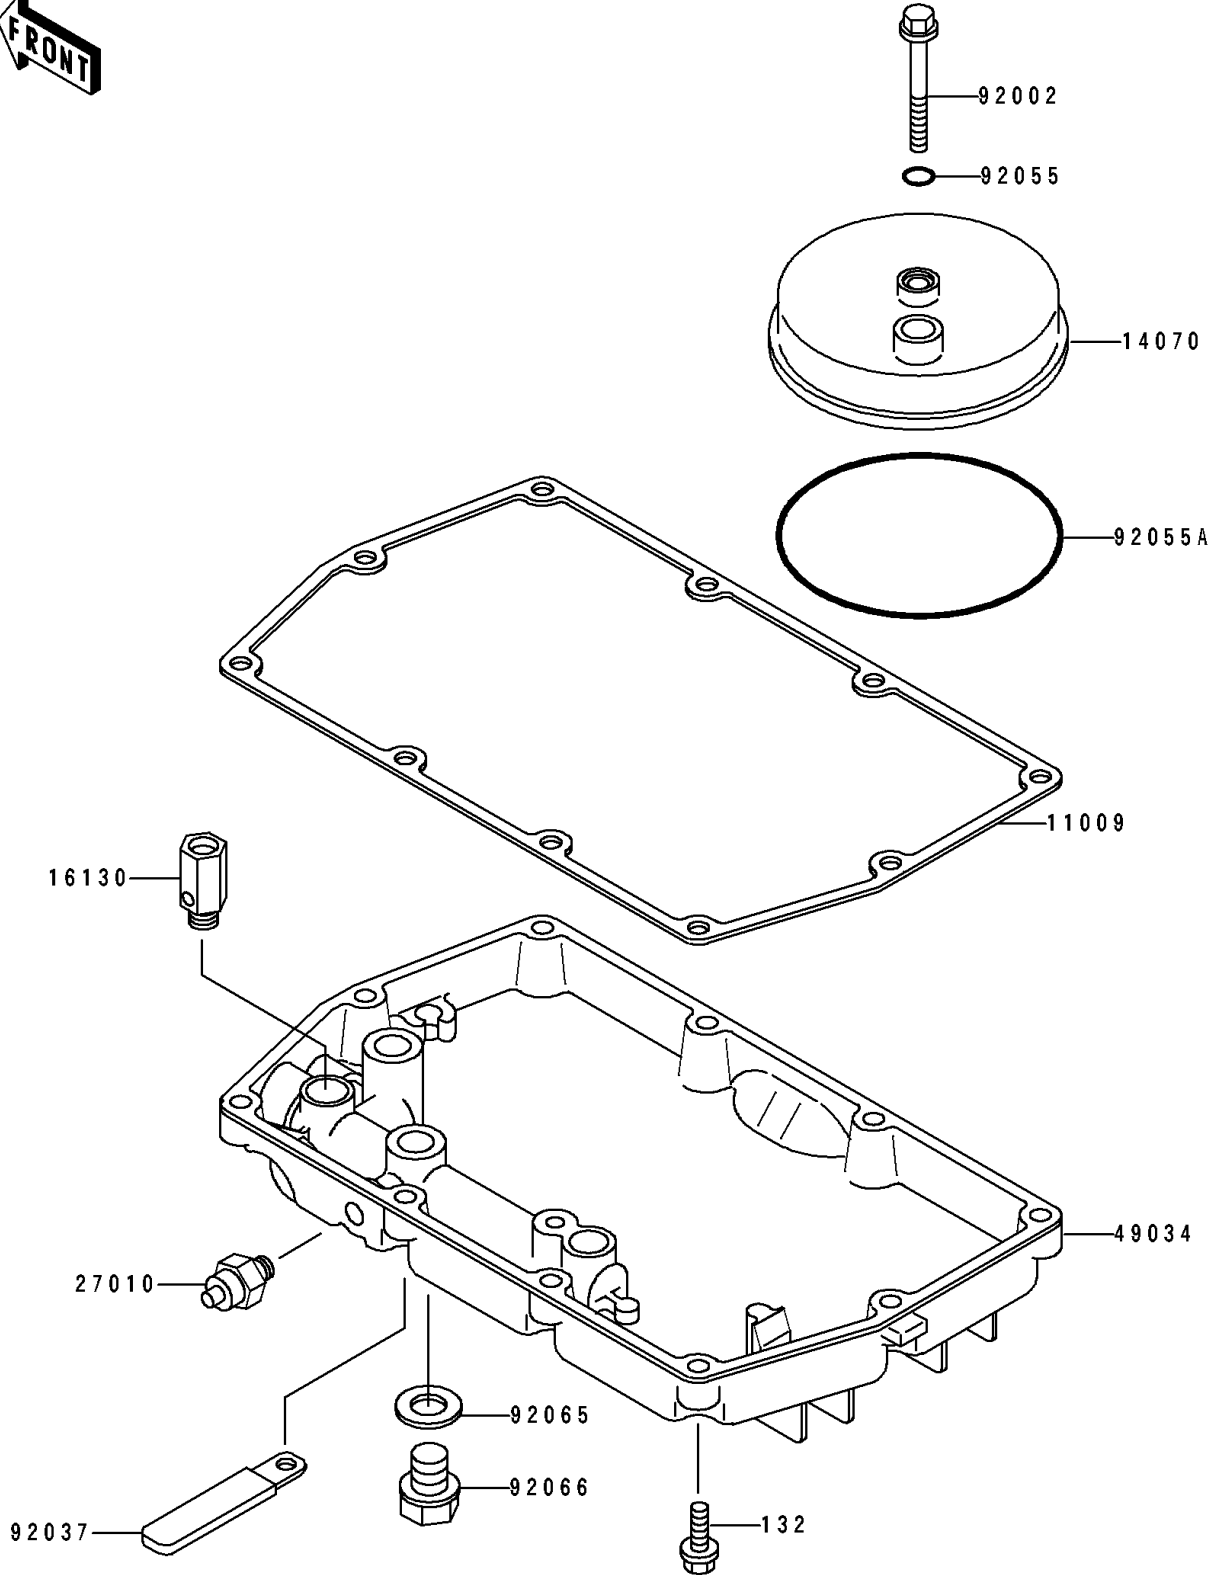

1991 EX500 PARTS DIAGRAM

Breather Cover/Oil Pan

E 1432

1991 EX500 PARTS LIST

Breather Cover/Oil Pan

ITEM NAME	PART NUMBER	QUANTITY
GASKET,OIL PAN (Ref # 11009)	11009-1837	1
BODY-BREATHER (Ref # 14070)	14070-1067	1
VALVE-ASSY-RELIEF (Ref # 16130)	16130-1001	1
SWITCH,OIL PRESSURE (Ref # 27010)	27010-1155	1
PAN-OIL (Ref # 49034)	49034-1071	1
BOLT,6X45 (Ref # 92002)	92002-1069	1
CLAMP (Ref # 92037)	92037-1679	1
RING-O,6MM (Ref # 92055)	92055-1089	1
RING-O,BREATHER BODY (Ref # 92055A)	92055-1284	1
GASKET,12X22X2,DRAIN PLUG (Ref # 92065)	92065-097	1
PLUG,OIL DRAIN,12X15 (Ref # 92066)	92066-1174	1
BOLT-FLANGED-SMALL (Ref # 132)	132J0625	10