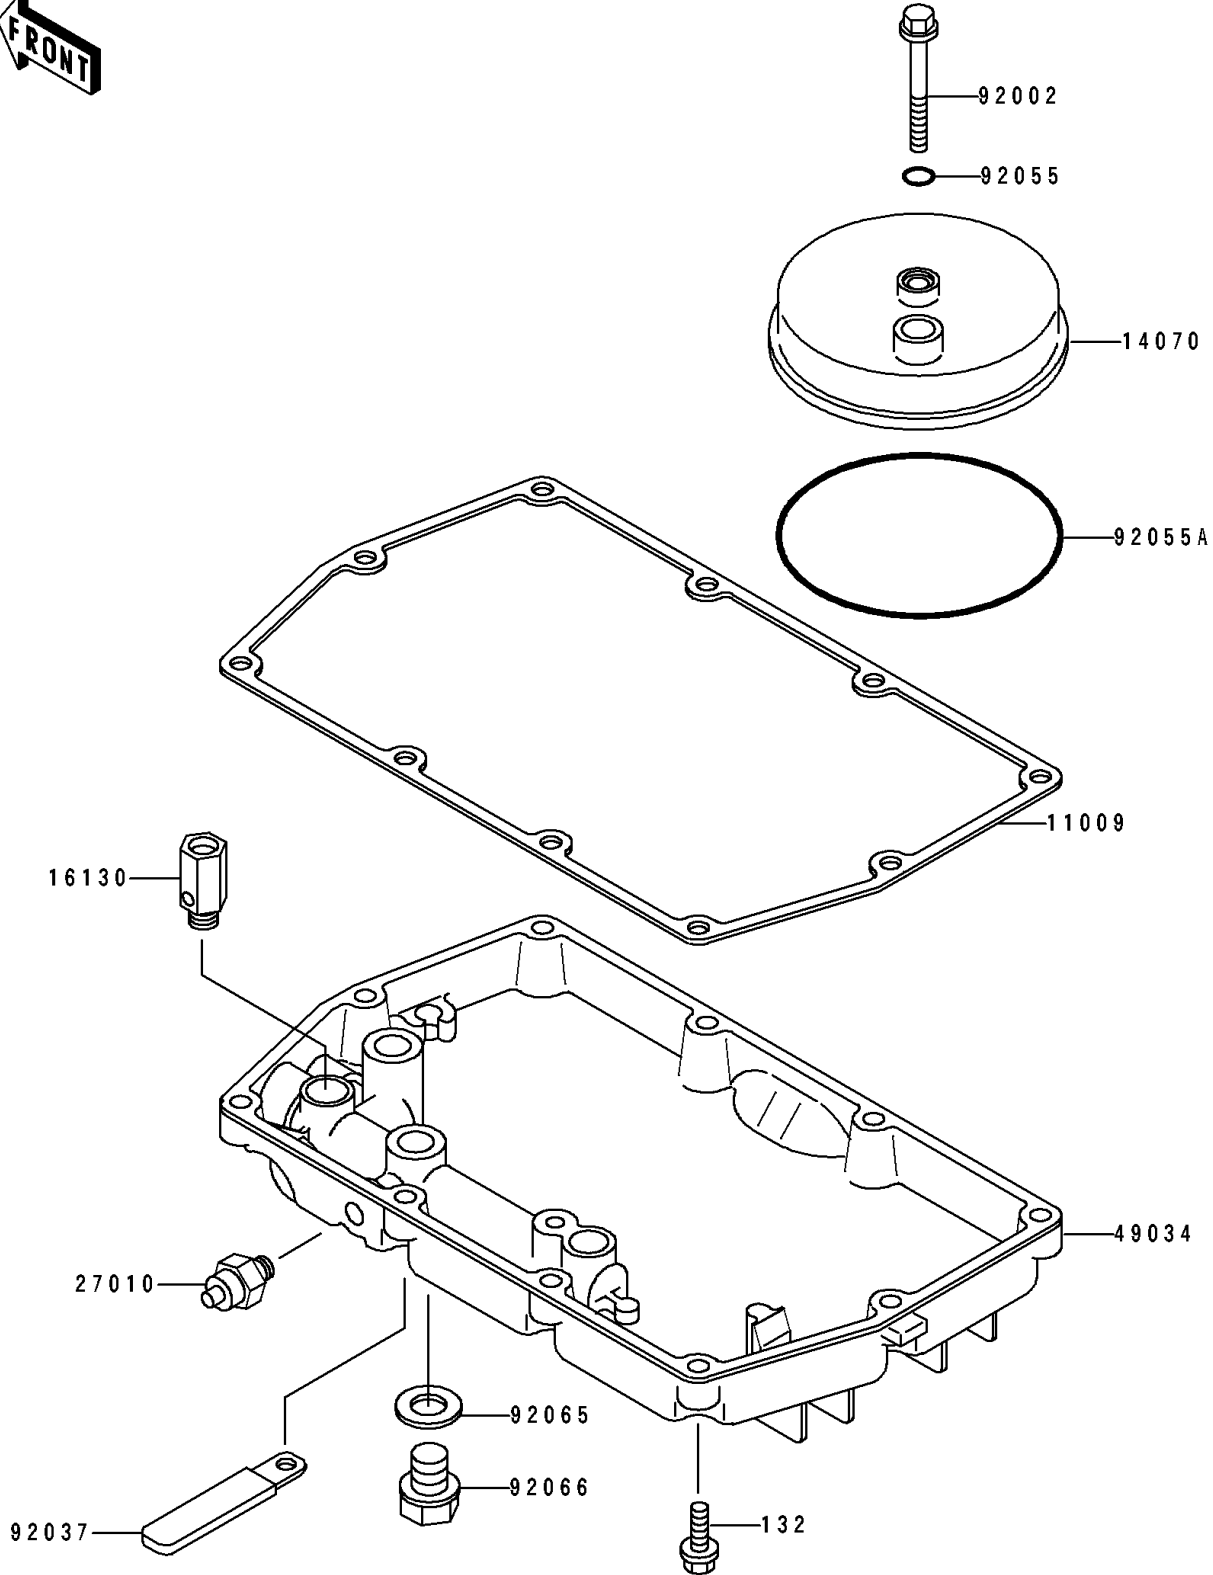

1991 EX500 PARTS DIAGRAM

Breather Cover/Oil Pan

E 1432

1991 EX500 PARTS LIST

Breather Cover/Oil Pan

| ITEM NAME | PART NUMBER | QUANTITY |
|---|-------------|----------|
| GASKET,OIL PAN (Ref # 11009) | 11009-1837 | 1 |
| BODY-BREATHER (Ref # 14070) | 14070-1067 | 1 |
| VALVE-ASSY-RELIEF (Ref # 16130) | 16130-1001 | 1 |
| SWITCH,OIL PRESSURE (Ref # 27010) | 27010-1155 | 1 |
| PAN-OIL (Ref # 49034) | 49034-1071 | 1 |
| BOLT,6X45 (Ref # 92002) | 92002-1069 | 1 |
| CLAMP (Ref # 92037) | 92037-1679 | 1 |
| RING-O,6MM (Ref # 92055) | 92055-1089 | 1 |
| RING-O,BREATHER BODY (Ref # 92055A) | 92055-1284 | 1 |
| GASKET,12X22X2,DRAIN PLUG (Ref # 92065) | 92065-097 | 1 |
| PLUG,OIL DRAIN,12X15 (Ref # 92066) | 92066-1174 | 1 |
| BOLT-FLANGED-SMALL (Ref # 132) | 132J0625 | 10 |