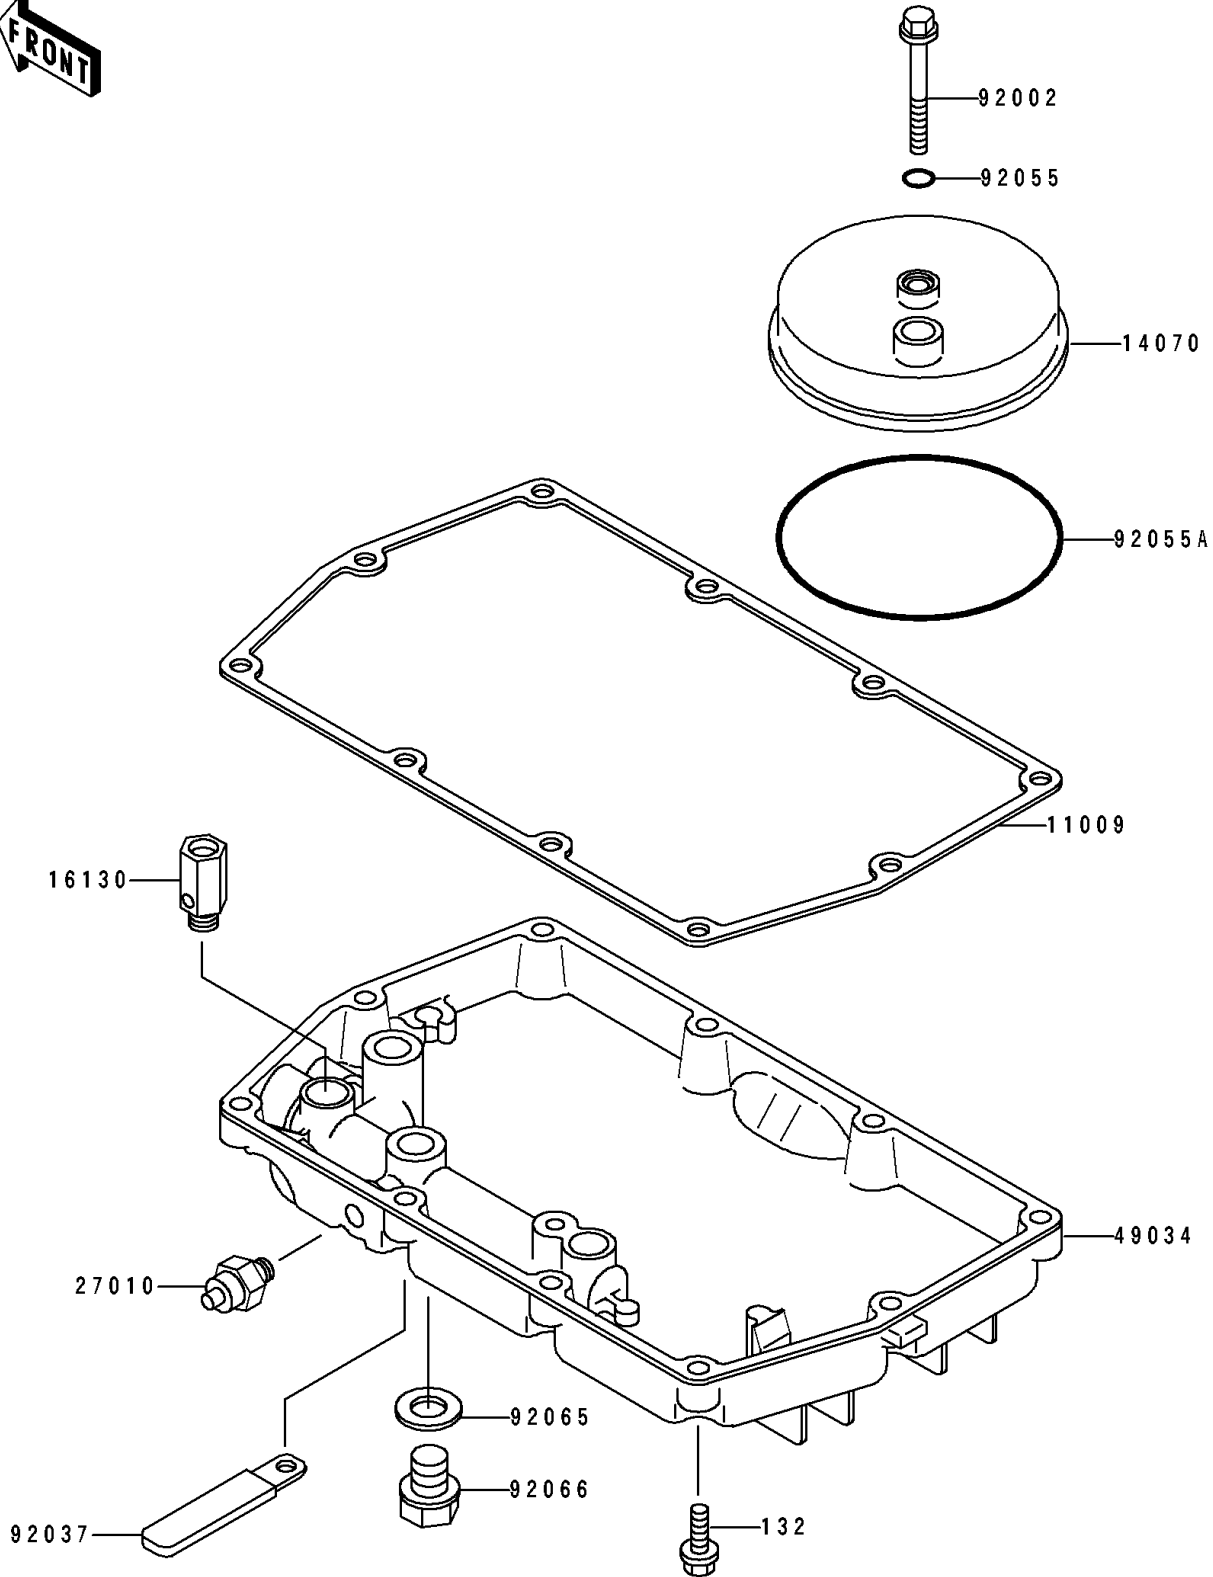

1992 EX500 PARTS DIAGRAM

Breather Cover/Oil Pan

E 1432

1992 EX500 PARTS LIST

Breather Cover/Oil Pan

| ITEM NAME | PART NUMBER | QUANTITY |
|---|-------------|----------|
| GASKET,OIL PAN (Ref # 11009) | 11009-1837 | 1 |
| BODY-BREATHER (Ref # 14070) | 14070-1067 | 1 |
| VALVE-ASSY-RELIEF (Ref # 16130) | 16130-1001 | 1 |
| SWITCH,OIL PRESSURE (Ref # 27010) | 27010-1155 | 1 |
| PAN-OIL (Ref # 49034) | 49034-1071 | 1 |
| BOLT,6X45 (Ref # 92002) | 92002-1069 | 1 |
| CLAMP (Ref # 92037) | 92037-1679 | 1 |
| RING-O,6MM (Ref # 92055) | 92055-1089 | 1 |
| RING-O,BREATHER BODY (Ref # 92055A) | 92055-1284 | 1 |
| GASKET,12X22X2,DRAIN PLUG (Ref # 92065) | 92065-097 | 1 |
| PLUG,OIL DRAIN,12X15 (Ref # 92066) | 92066-1174 | 1 |
| BOLT-FLANGED-SMALL (Ref # 132) | 132J0625 | 10 |