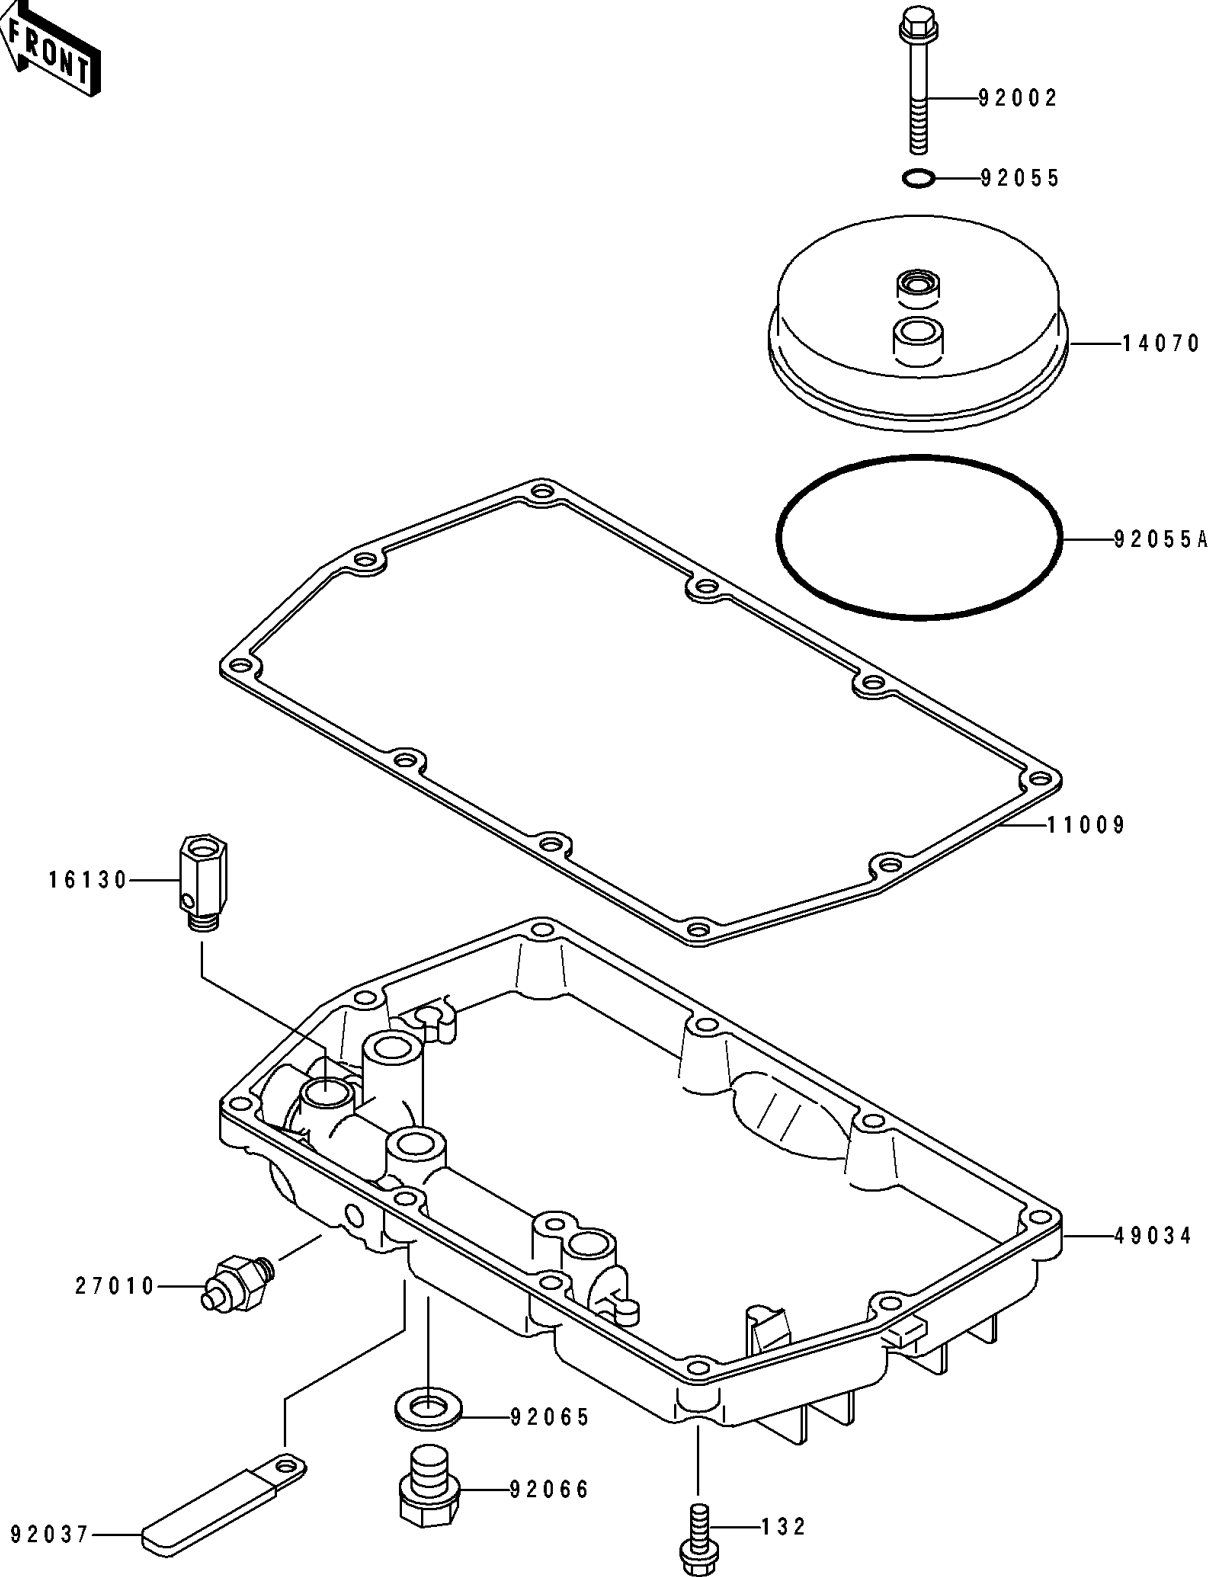

# 1993 EX500 PARTS DIAGRAM

Breather Cover/Oil Pan

E 1432

# 1993 EX500 PARTS LIST

## Breather Cover/Oil Pan

ITEM NAME	PART NUMBER	QUANTITY
GASKET,OIL PAN (Ref # 11009)	11009-1837	1
BODY-BREATHER (Ref # 14070)	14070-1067	1
VALVE-ASSY-RELIEF (Ref # 16130)	16130-1001	1
SWITCH,OIL PRESSURE (Ref # 27010)	27010-1155	1
PAN-OIL (Ref # 49034)	49034-1071	1
BOLT,6X45 (Ref # 92002)	92002-1069	1
CLAMP (Ref # 92037)	92037-1679	1
RING-O,6MM (Ref # 92055)	92055-1089	1
RING-O,BREATHER BODY (Ref # 92055A)	92055-1284	1
GASKET,12X22X2,DRAIN PLUG (Ref # 92065)	92065-097	1
PLUG,OIL DRAIN,12X15 (Ref # 92066)	92066-1174	1
BOLT-FLANGED-SMALL (Ref # 132)	132J0625	10