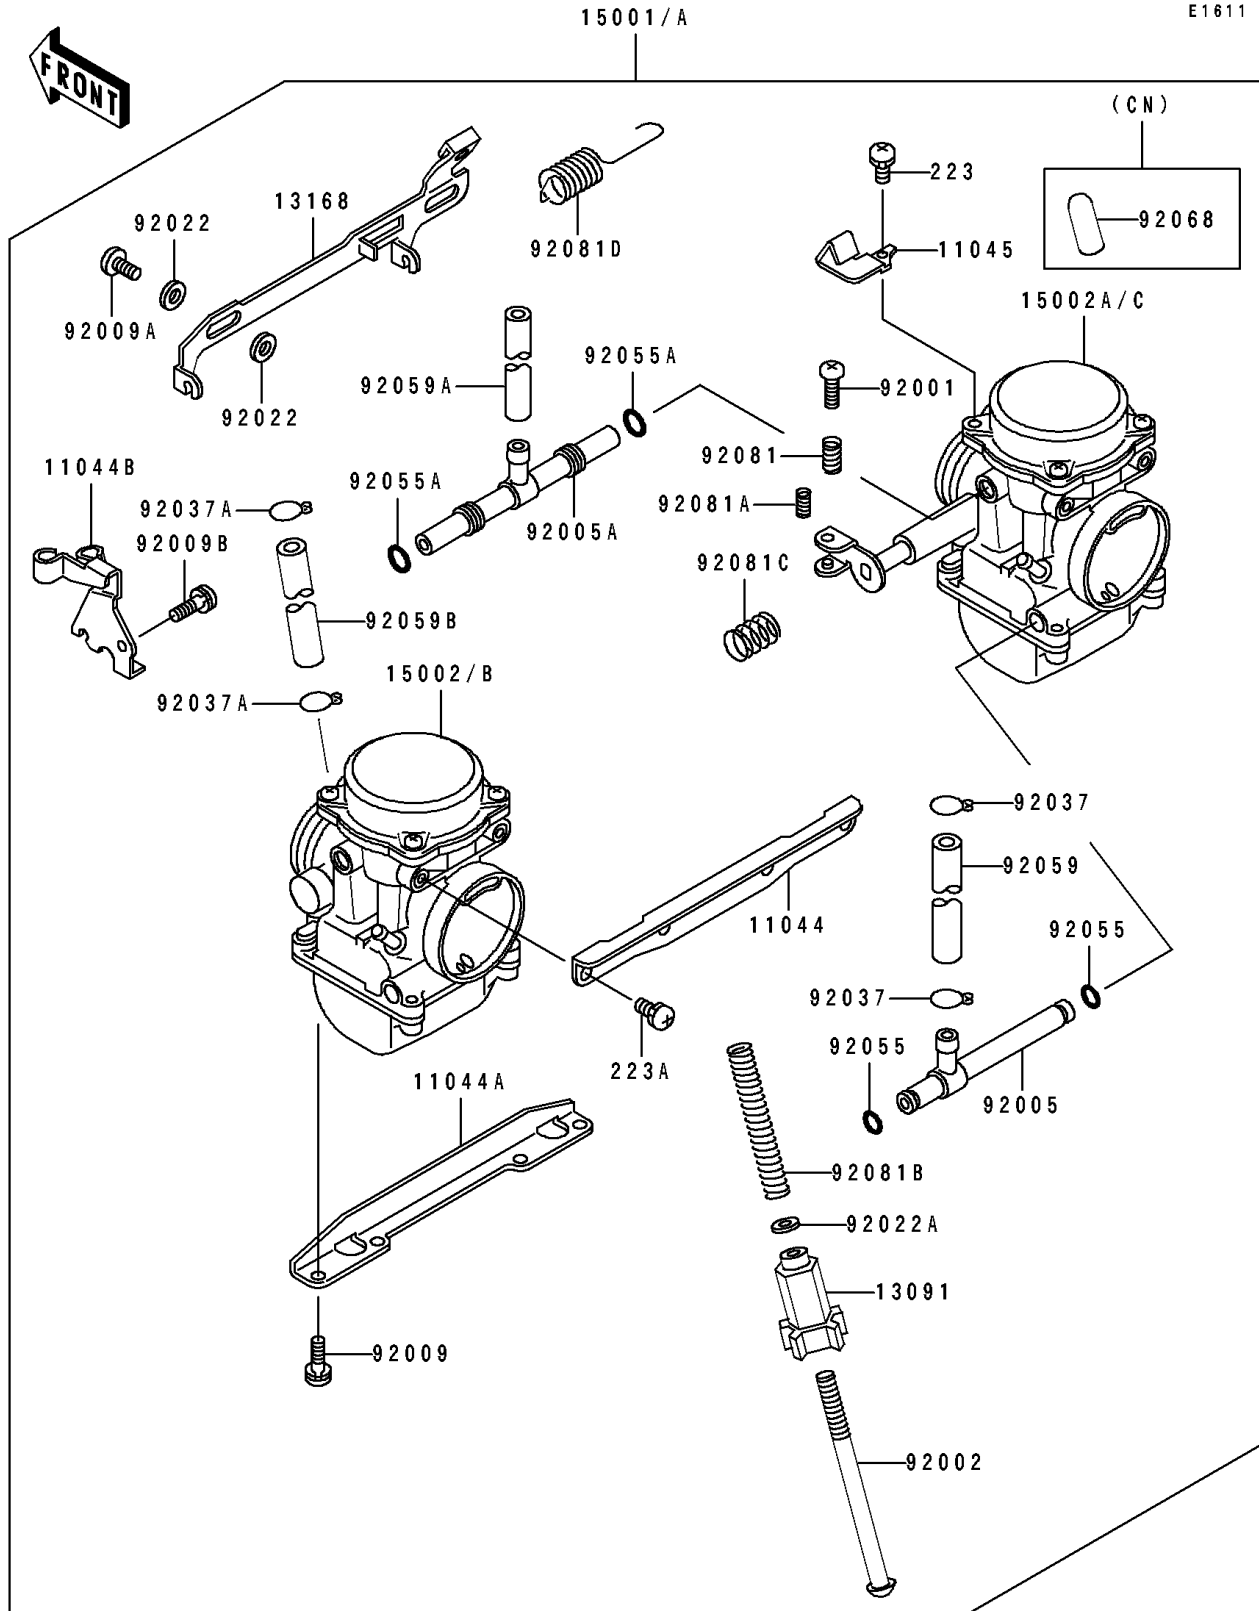

1992 EX500 PARTS DIAGRAM

Carburetor

1992 EX500 PARTS LIST

Carburetor

ITEM NAME	PART NUMBER	QUANTITY
BRACKET,CARBURETOR STAY,UPP (Ref # 11044)	11044-1313	1
BRACKET,CARBURETOR STAY,6MM (Ref # 11044A)	11044-1314	1
BRACKET,THROTTLE CABLE (Ref # 11044B)	11044-1546	1
BRACKET,STARTER LEVER (Ref # 11045)	11045-1824	1
HOLDER,THROTTLE STOP SCREW (Ref # 13091)	13091-1382	1
LEVER (Ref # 13168)	13168-1360	1
CARBURETOR-ASSY (Ref # 15001)	15001-1334	1
CARBURETOR-ASSY (Ref # 15001A)	15001-1335	1
CARBURETOR,LH (Ref # 15002)	15002-1492	1
CARBURETOR,RH (Ref # 15002A)	15002-1493	1
CARBURETOR,LH (Ref # 15002B)	15002-1494	1
CARBURETOR,RH (Ref # 15002C)	15002-1495	1
BOLT,THROTTLE ADJUST (Ref # 92001)	92001-1998	1
BOLT,THROTTLE STOP SCREW (Ref # 92002)	92002-1552	1
FITTING (Ref # 92005)	92005-1133	1
FITTING (Ref # 92005A)	92005-1134	1
SCREW,6X16 (Ref # 92009)	92009-1129	4
SCREW (Ref # 92009A)	92009-1262	2
SCREW,5X10 (Ref # 92009B)	92009-1365	1
WASHER,6.1X11X0.8,POLYACETAL (Ref # 92022)	92022-1199	4
WASHER,PLAIN,STOP SPRING (Ref # 92022A)	92022-1480	1
CLAMP,FUEL TUBE (Ref # 92037)	92037-1075	2
CLAMP,TUBE (Ref # 92037A)	92037-1477	2
RING-O (Ref # 92055)	92055-1004	2
RING-O,FUEL FITTING (Ref # 92055A)	92055-1223	2
TUBE,FUEL,7.3X12.5X220 (Ref # 92059)	92059-1236	1
TUBE,6.5X9.5X500 (Ref # 92059A)	92059-1465	1
TUBE,5X9X140 (Ref # 92059B)	92059-1634	1
PLUG,12X25 (Ref # 92068)	92068-006	1

1992 EX500 PARTS LIST

Carburetor

ITEM NAME	PART NUMBER	QUANTITY
SPRING,THROTTLE ADJUST UPP (Ref # 92081)	92081-1620	1
SPRING,THROTTLE ADJUST LWR (Ref # 92081A)	92081-1621	1
SPRING,THROTTLE STOP SCREW (Ref # 92081B)	92081-1875	1
SPRING (Ref # 92081C)	92081-1876	1
SPRING,STARTER LEVER (Ref # 92081D)	92081-1893	1
SCREW-PAN-WS-CROS (Ref # 223)	223C0420	1
SCREW-PAN-WS-CROS (Ref # 223A)	223C0510	4