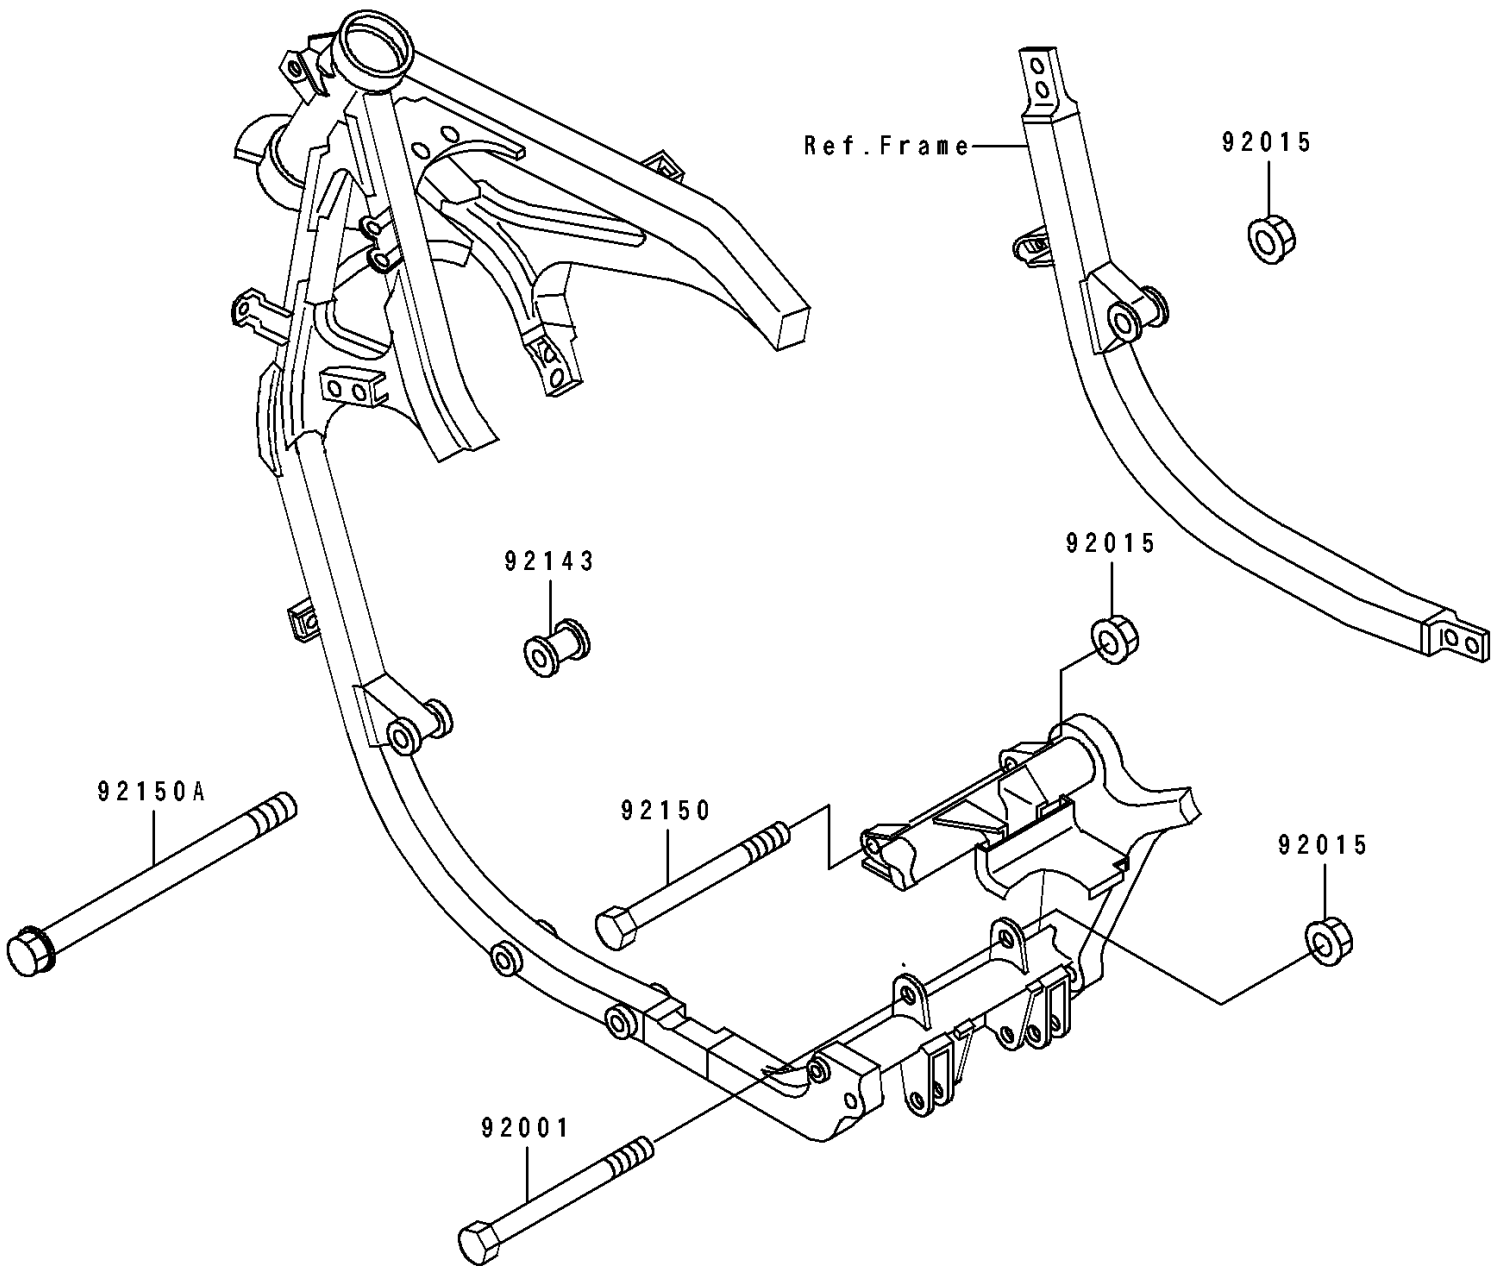

1992 EX500 PARTS DIAGRAM

Frame Fittings

F 2131

1992 EX500 PARTS LIST

Frame Fittings

ITEM NAME	PART NUMBER	QUANTITY
BOLT,10X179 (Ref # 92001)	92001-1541	1
NUT,FLANGED,10MM (Ref # 92015)	92015-1180	3
COLLAR,L=34 (Ref # 92143)	92143-1276	1
BOLT,10X165 (Ref # 92150)	92150-1222	1
BOLT,FLANGED,10X295 (Ref # 92150A)	92150-1223	1