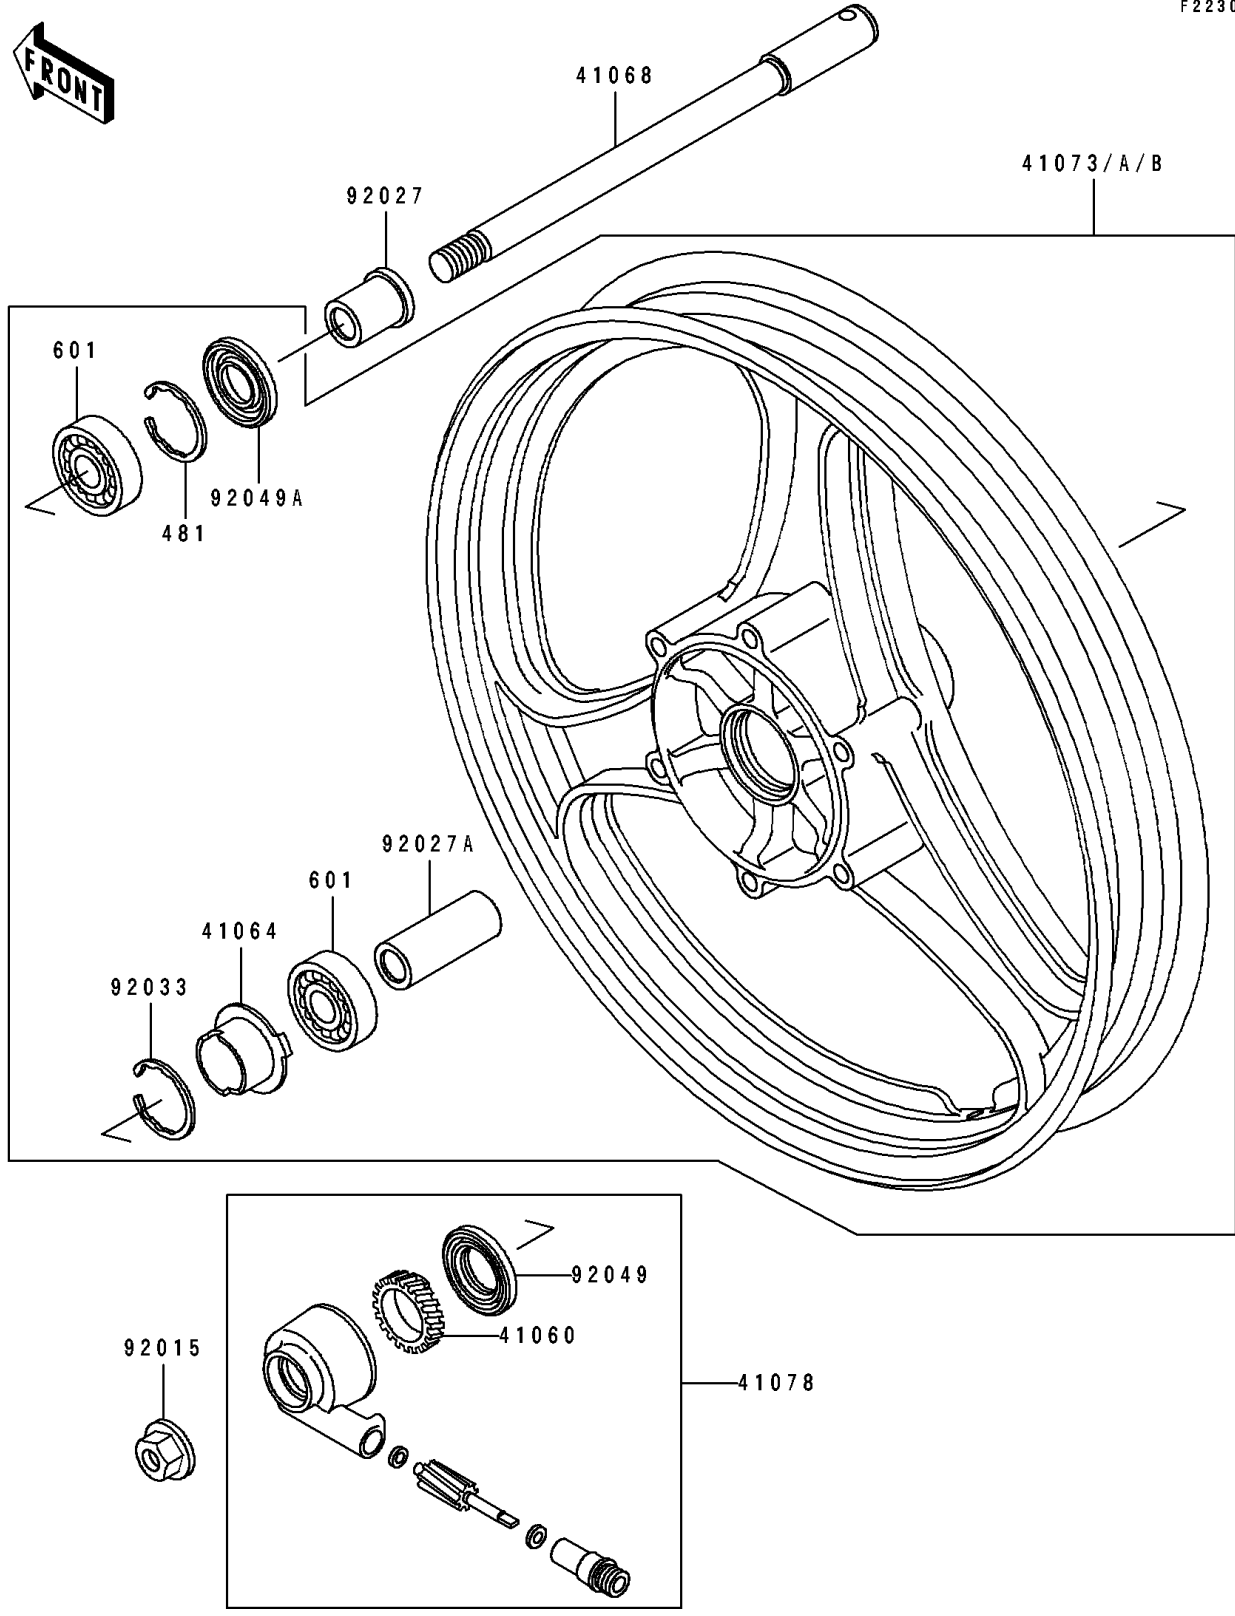

1993 EX500 PARTS DIAGRAM

Front Wheel

F2230

1993 EX500 PARTS LIST

Front Wheel

ITEM NAME	PART NUMBER	QUANTITY
GEAR-METER SCREW,23T (Ref # 41060)	41060-1107	1
RECEIVER-SPEEDOMETER (Ref # 41064)	41064-1006	1
AXLE,FR (Ref # 41068)	41068-1238	1
WHEEL-ASSY,FR,WHITE NO.1 (Ref # 41073A)	41073-1411-T6	1
CASE-ASSY-METER GEAR (Ref # 41078)	41078-1055	1
NUT,14MM (Ref # 92015)	92015-1407	1
COLLAR,L=34 (Ref # 92027)	92027-1118	1
COLLAR,15.2X22X60 (Ref # 92027A)	92027-1980	1
RING-SNAP,42MM (Ref # 92033)	92033-1041	1
SEAL-OIL,BJN30427-C3 (Ref # 92049)	92049-1057	1
SEAL-OIL (Ref # 92049A)	92049-1348	1
CIRCLIP-TYPE-C,35MM (Ref # 481)	481J3500	1
BEARING-BALL (Ref # 601)	601B6202UU	2