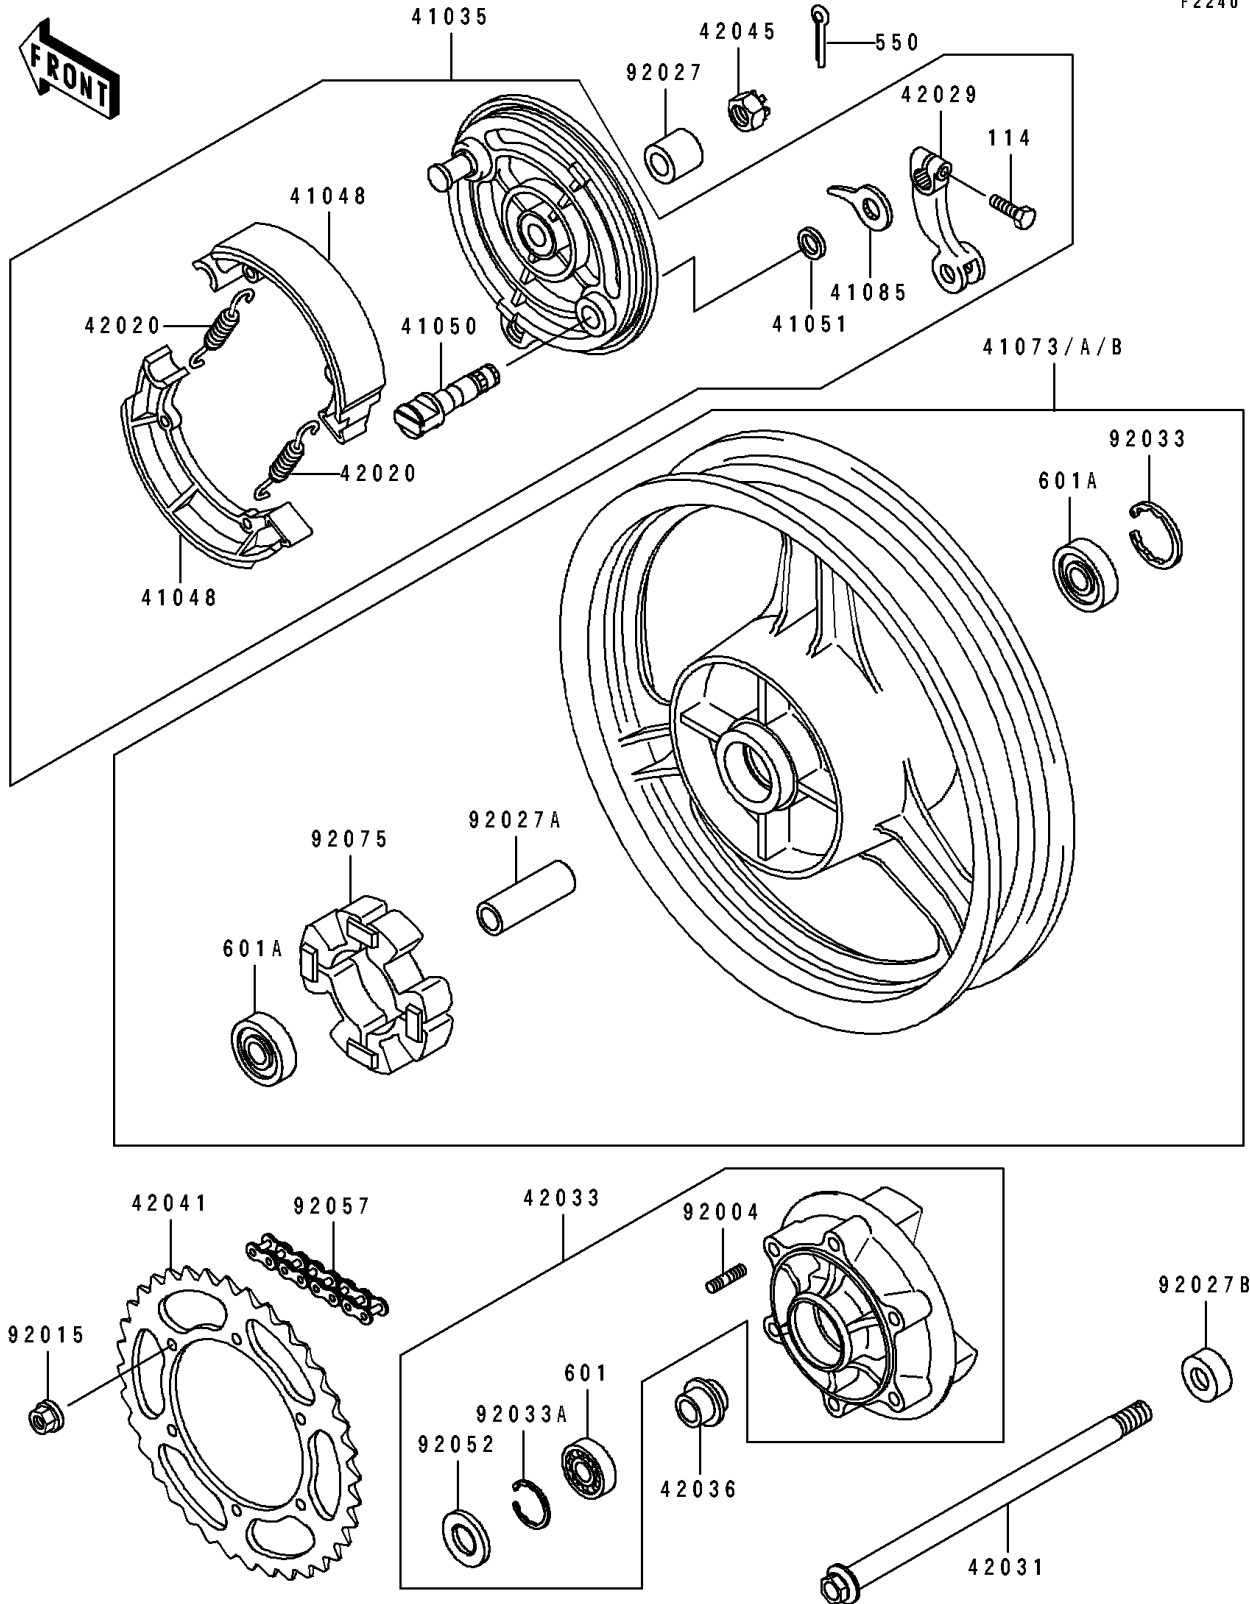

1991 EX500 PARTS DIAGRAM

Rear Wheel/Chain/Coupling

F2240

1991 EX500 PARTS LIST

Rear Wheel/Chain/Coupling

ITEM NAME	PART NUMBER	QUANTITY
PANEL-ASSY-BRAKE,RR (Ref # 41035)	41035-1301	1
SHOE-BRAKE (Ref # 41048)	41048-1069	2
CAM-BRAKE (Ref # 41050)	41050-1065	1
SEAL,BRAKE CAM (Ref # 41051)	41051-003	1
WHEEL-ASSY,RR,G.GRAY (Ref # 41073)	41073-1413-GE	1
WHEEL-ASSY,RR,WHITE NO.1 (Ref # 41073A)	41073-1413-T6	1
INDICATOR,BRAKE SHOE (Ref # 41085)	41085-004	1
SPRING,BRAKE SHOE (Ref # 42020)	42020-004	2
LEVER-BRAKE CAM (Ref # 42029)	42029-039	1
AXLE,RR (Ref # 42031)	42031-053	1
COUPLING-ASSY,RR HUB (Ref # 42033)	42033-1114	1
SLEEVE,RR HUB,L=33 (Ref # 42036)	42036-1146	1
SPROCKET-HUB,42T (Ref # 42041)	42041-1279	1
NUT,CASTLE,16MM (Ref # 42045)	42045-014	1
STUD,10X24 (Ref # 92004)	92004-1146	6
NUT,10MM (Ref # 92015)	92015-1720	6
COLLAR,REAR AXLE,RH,L=18.5 (Ref # 92027)	92027-1484	1
COLLAR,REAR BRAKE DRUM,L=90 (Ref # 92027A)	92027-1772	1
COLLAR,RR HUB (Ref # 92027B)	92027-1784	1
RING-SNAP,47MM (Ref # 92033)	92033-1042	1
RING-SNAP,52MM (Ref # 92033A)	92033-1043	1
SEAL-OIL,TWC35527 (Ref # 92052)	92052-006	1
CHAIN,DRIVE,EK520SX-OX104L (Ref # 92057)	92057-1296	1
DAMPER,SHOCK,RR HUB (Ref # 92075)	92075-1687	1
BOLT-SMALL,8X28 (Ref # 114)	114G0828	1
PIN-COTTER,4.0X35 (Ref # 550)	550D4035	1
BEARING-BALL,#6205G (Ref # 601)	601B6205G	1
BEARING-BALL,#6303ZZC3 (Ref # 601A)	601B6303ZZ	2