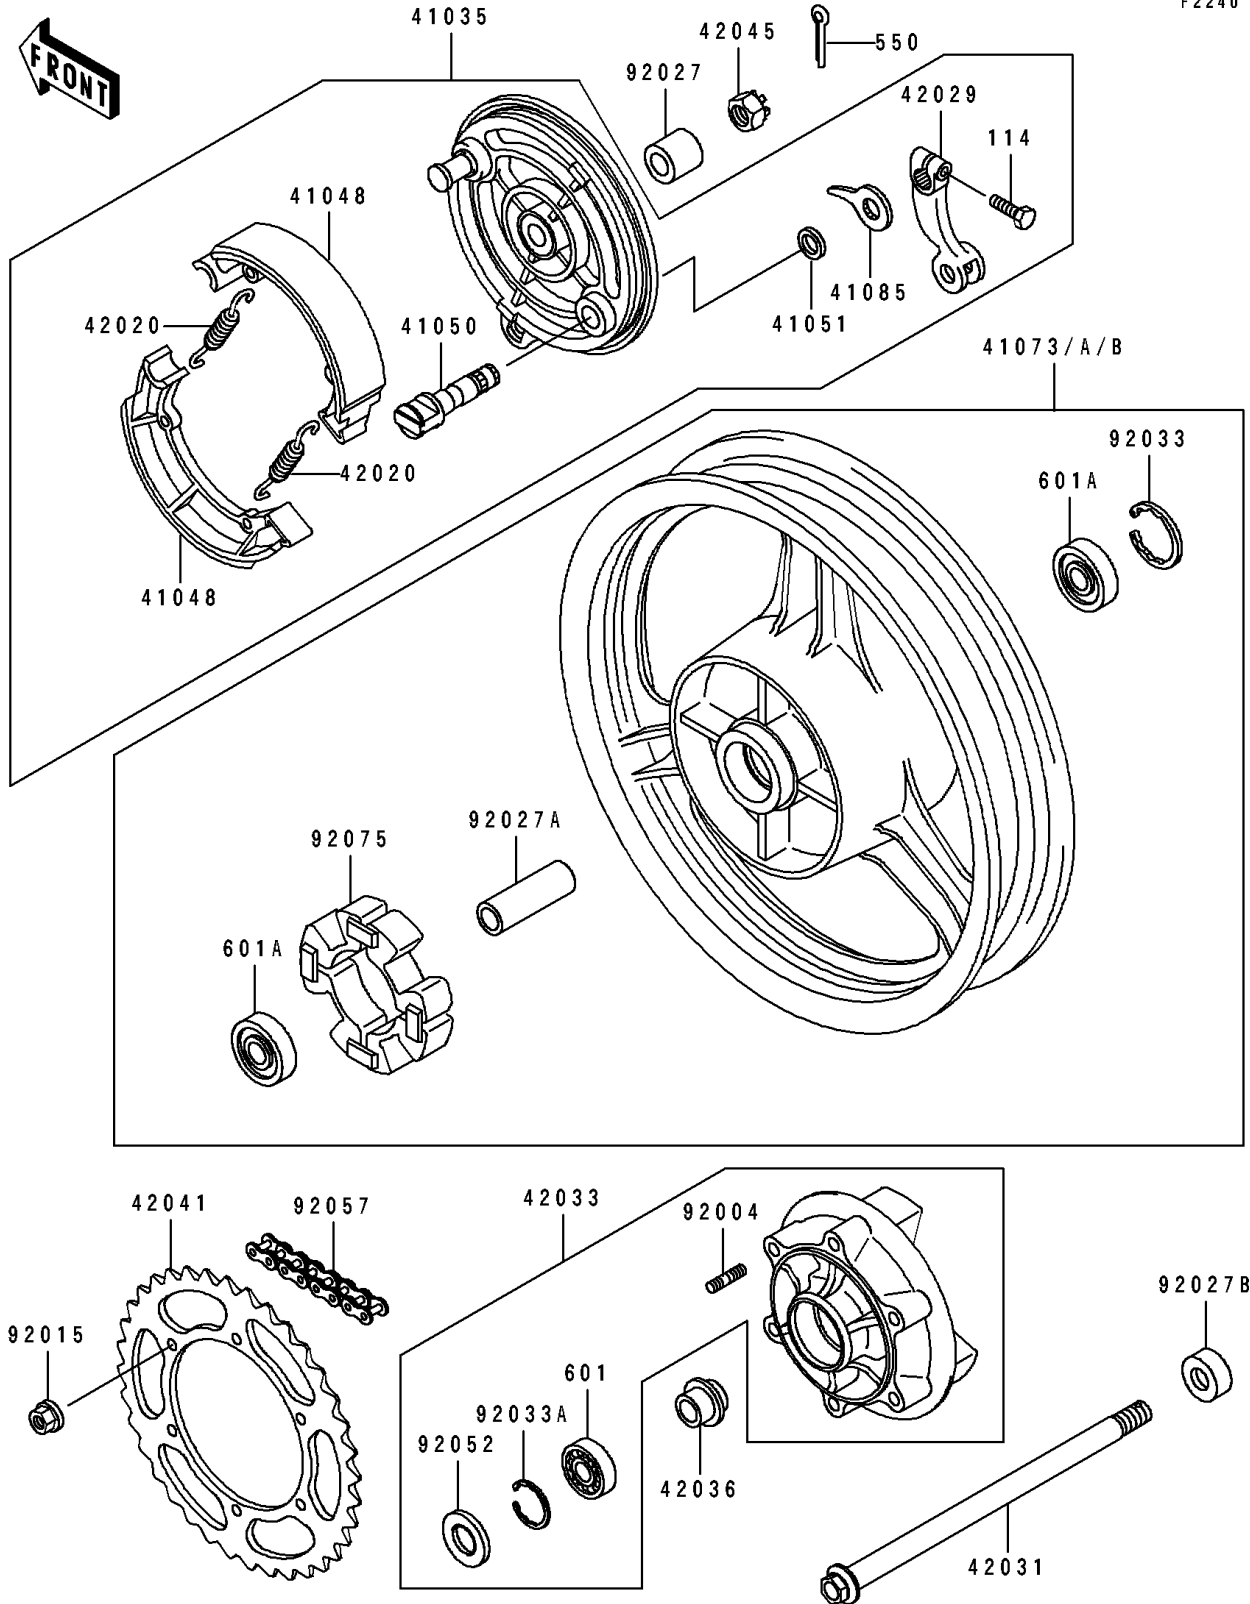

# 1991 EX500 PARTS DIAGRAM

Rear Wheel/Chain/Coupling

F2240

# 1991 EX500 PARTS LIST

## Rear Wheel/Chain/Coupling

ITEM NAME	PART NUMBER	QUANTITY
PANEL-ASSY-BRAKE,RR (Ref # 41035)	41035-1301	1
SHOE-BRAKE (Ref # 41048)	41048-1069	2
CAM-BRAKE (Ref # 41050)	41050-1065	1
SEAL,BRAKE CAM (Ref # 41051)	41051-003	1
WHEEL-ASSY,RR,G.GRAY (Ref # 41073)	41073-1413-GE	1
WHEEL-ASSY,RR,WHITE NO.1 (Ref # 41073A)	41073-1413-T6	1
INDICATOR,BRAKE SHOE (Ref # 41085)	41085-004	1
SPRING,BRAKE SHOE (Ref # 42020)	42020-004	2
LEVER-BRAKE CAM (Ref # 42029)	42029-039	1
AXLE,RR (Ref # 42031)	42031-053	1
COUPLING-ASSY,RR HUB (Ref # 42033)	42033-1114	1
SLEEVE,RR HUB,L=33 (Ref # 42036)	42036-1146	1
SPROCKET-HUB,42T (Ref # 42041)	42041-1279	1
NUT,CASTLE,16MM (Ref # 42045)	42045-014	1
STUD,10X24 (Ref # 92004)	92004-1146	6
NUT,10MM (Ref # 92015)	92015-1720	6
COLLAR,REAR AXLE,RH,L=18.5 (Ref # 92027)	92027-1484	1
COLLAR,REAR BRAKE DRUM,L=90 (Ref # 92027A)	92027-1772	1
COLLAR,RR HUB (Ref # 92027B)	92027-1784	1
RING-SNAP,47MM (Ref # 92033)	92033-1042	1
RING-SNAP,52MM (Ref # 92033A)	92033-1043	1
SEAL-OIL,TWC35527 (Ref # 92052)	92052-006	1
CHAIN,DRIVE,EK520SX-OX104L (Ref # 92057)	92057-1296	1
DAMPER,SHOCK,RR HUB (Ref # 92075)	92075-1687	1
BOLT-SMALL,8X28 (Ref # 114)	114G0828	1
PIN-COTTER,4.0X35 (Ref # 550)	550D4035	1
BEARING-BALL,#6205G (Ref # 601)	601B6205G	1
BEARING-BALL,#6303ZZC3 (Ref # 601A)	601B6303ZZ	2