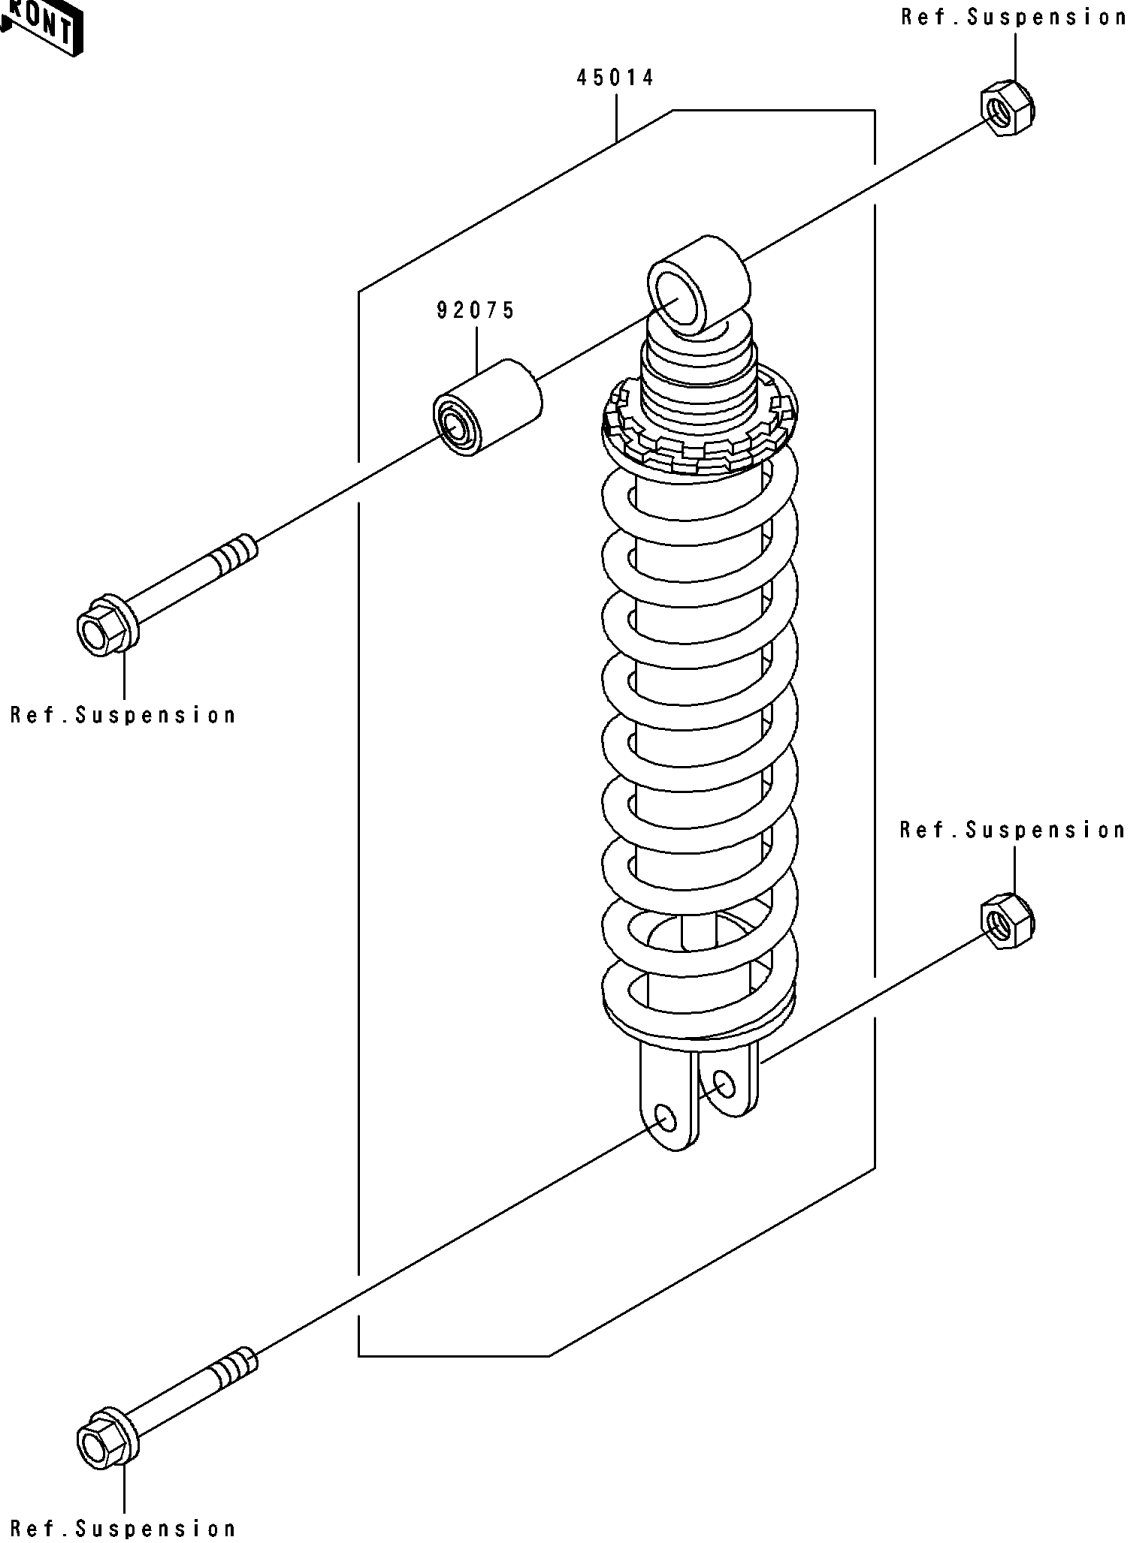

1990 EX500 PARTS DIAGRAM

Shock Absorber

F 2280

1990 EX500 PARTS LIST

Shock Absorber

ITEM NAME	PART NUMBER	QUANTITY
SHOCKABSORBER (Ref # 45014)	45014-1365	1
DAMPER,SHOCKABSORBER (Ref # 92075)	92075-1497	1