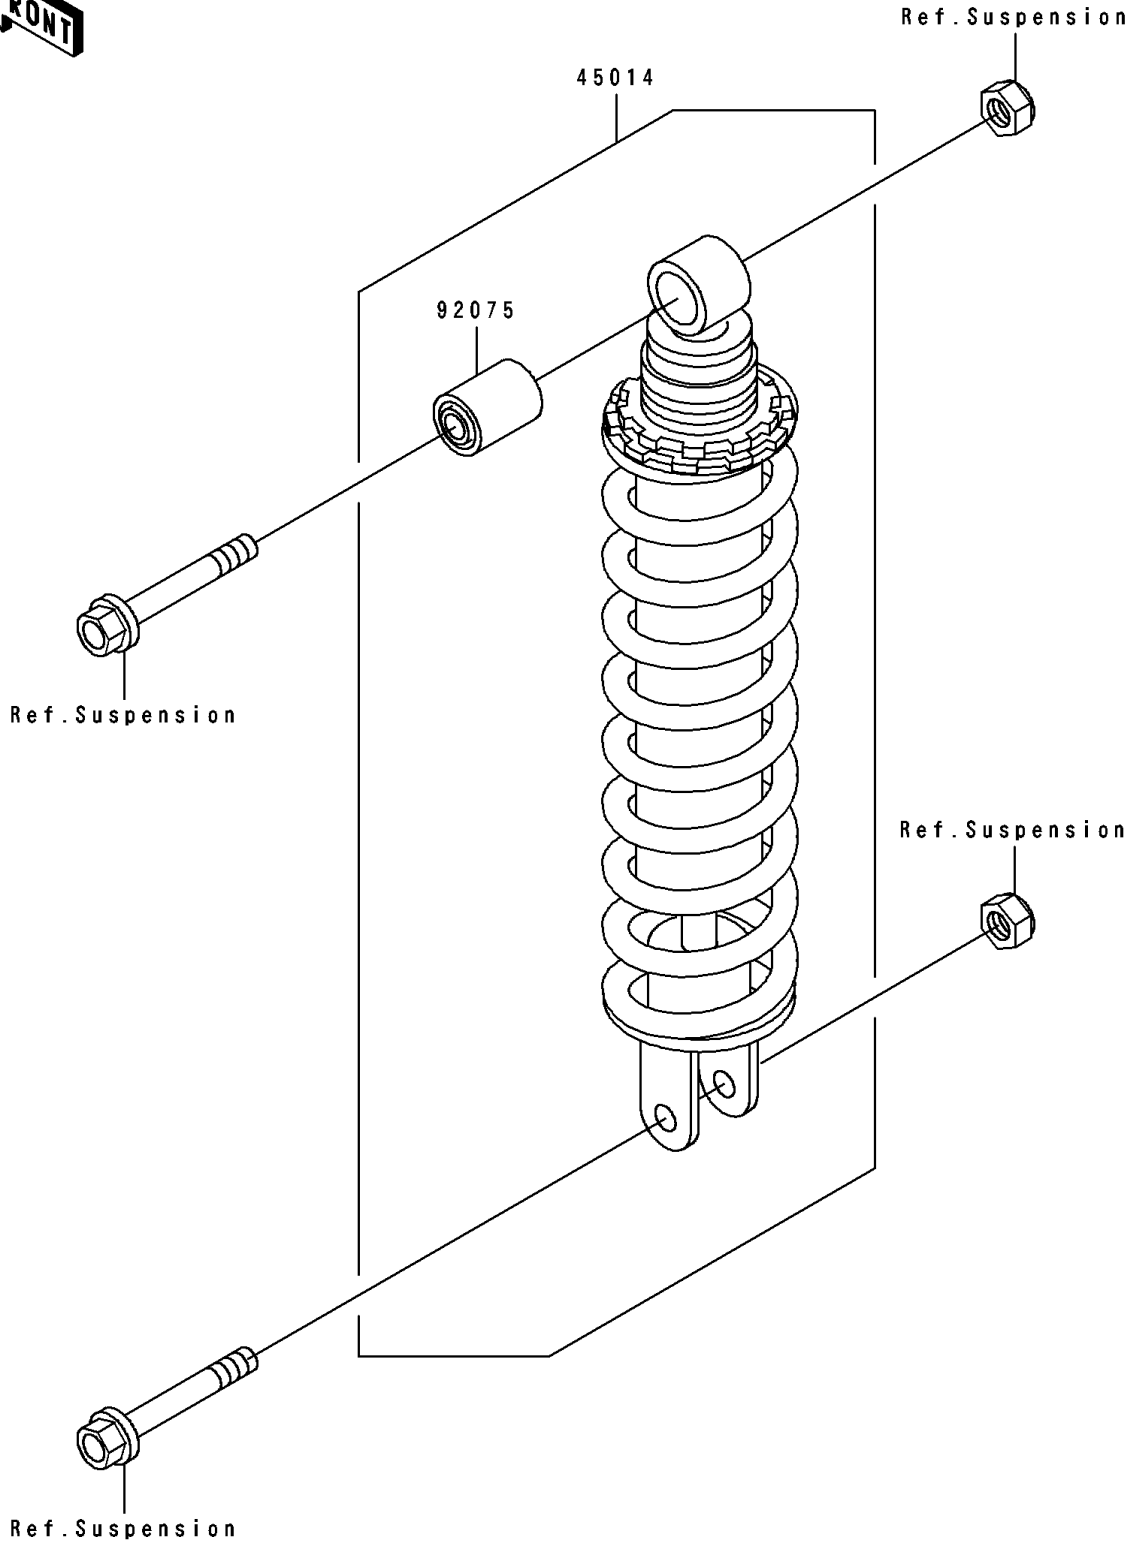

1992 EX500 PARTS DIAGRAM

Shock Absorber

F 2280

1992 EX500 PARTS LIST

Shock Absorber

ITEM NAME	PART NUMBER	QUANTITY
SHOCKABSORBER (Ref # 45014)	45014-1365	1
DAMPER,SHOCKABSORBER (Ref # 92075)	92075-1497	1