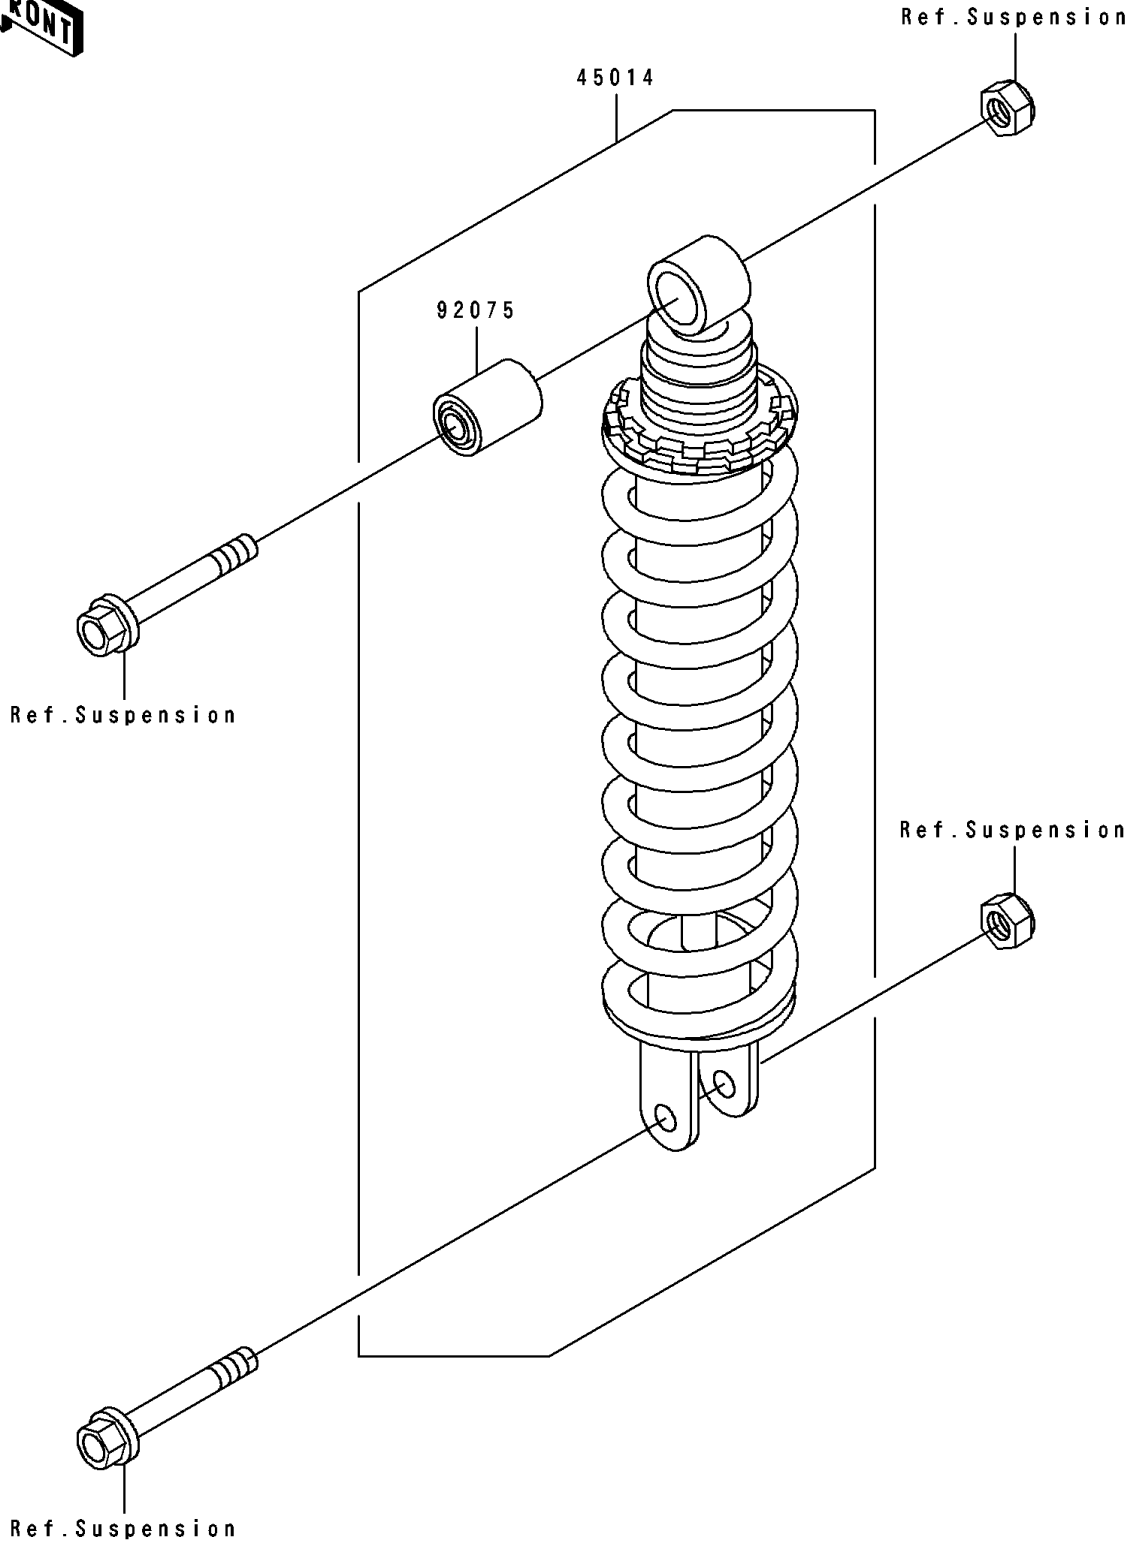

1993 EX500 PARTS DIAGRAM

Shock Absorber

F 2280

1993 EX500 PARTS LIST

Shock Absorber

ITEM NAME	PART NUMBER	QUANTITY
SHOCKABSORBER (Ref # 45014)	45014-1365	1
DAMPER,SHOCKABSORBER (Ref # 92075)	92075-1497	1