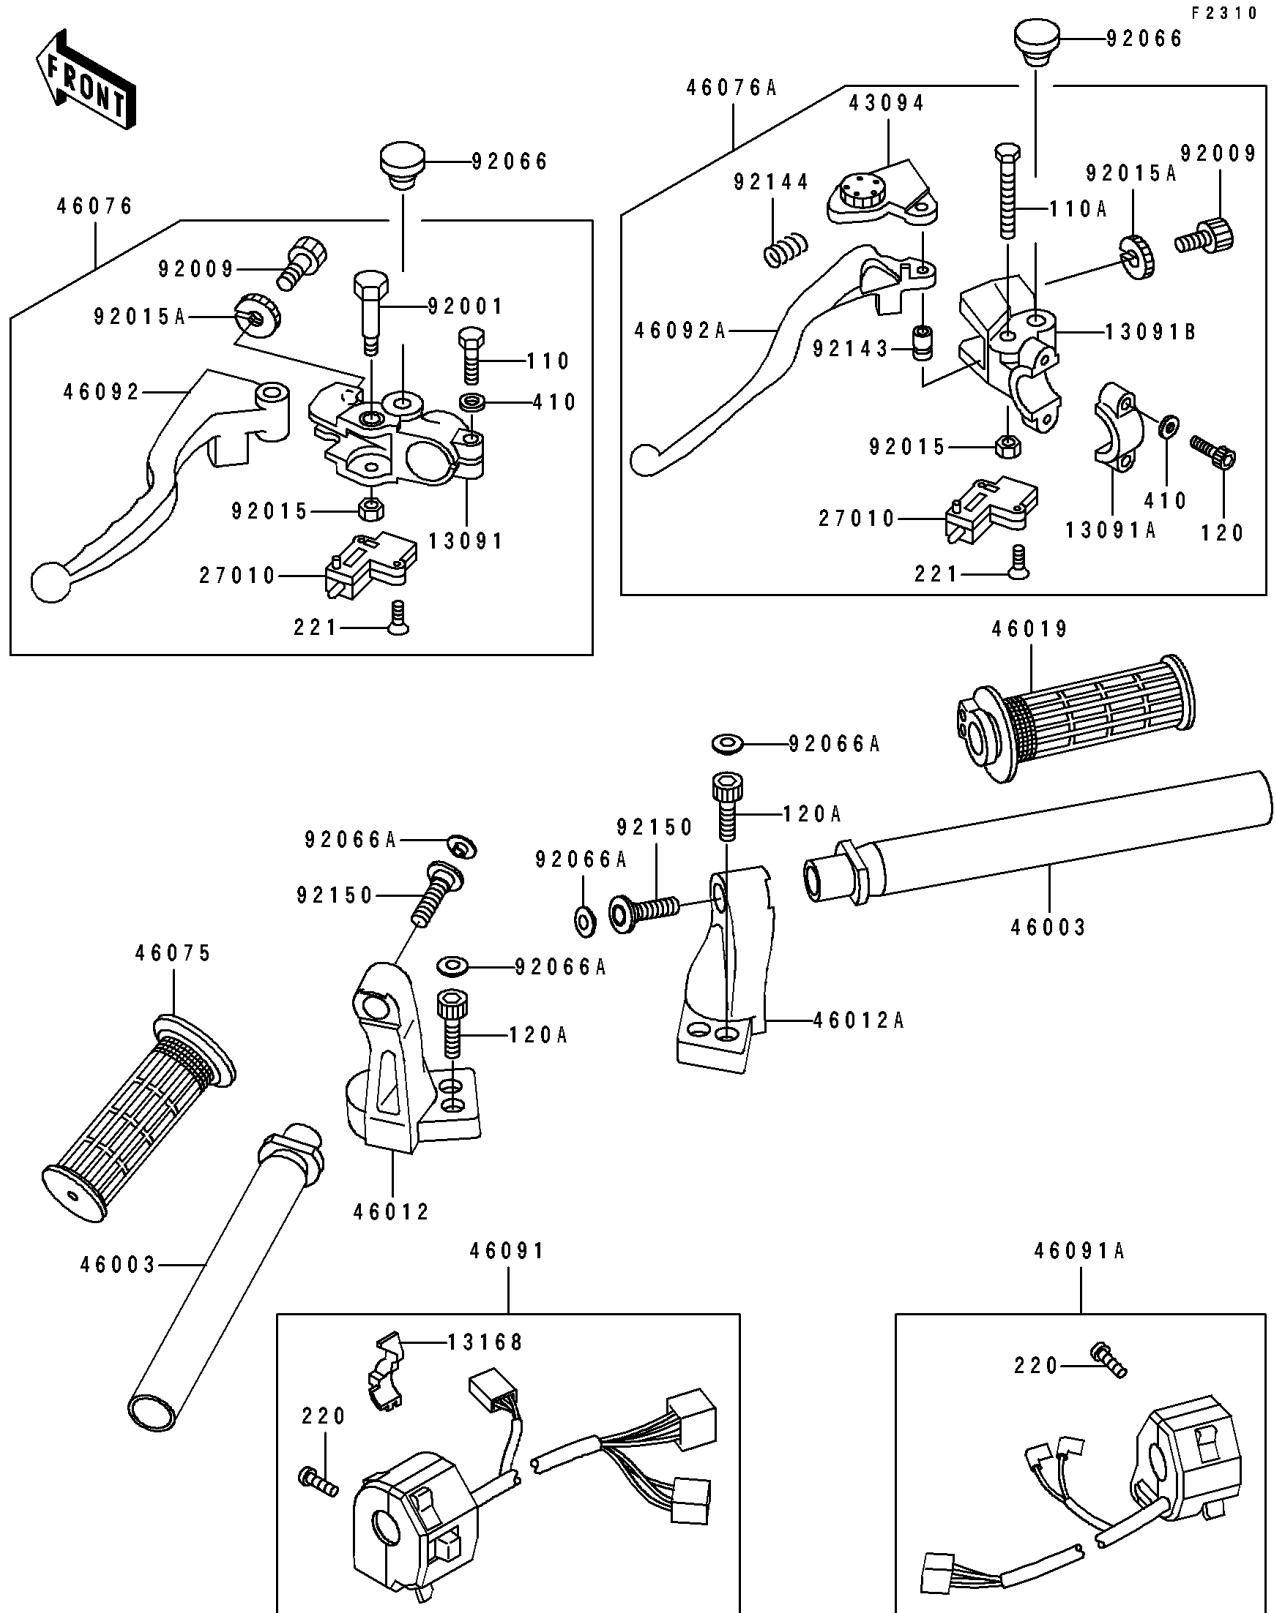

# 1992 EX500 PARTS DIAGRAM

Handlebar

# 1992 EX500 PARTS LIST

## Handlebar

ITEM NAME	PART NUMBER	QUANTITY
HOLDER,CLUTCH LEVER (Ref # 13091A)	13091-1624	1
HOLDER,CLUTCH LEVER (Ref # 13091B)	13091-1652	1
LEVER,CHOKE (Ref # 13168)	13168-1374	1
SWITCH,CLUTCH,BLACK (Ref # 27010)	27010-1094	1
ADJUSTER,CLUTCH LEVER (Ref # 43094)	43094-1053	1
HANDLE (Ref # 46003)	46003-1249	2
HOLDER-HANDLE,LH (Ref # 46012)	46012-1203	1
HOLDER-HANDLE,RH (Ref # 46012A)	46012-1204	1
GRIP-ASSY,THROTTLE (Ref # 46019)	46019-1058	1
GRIP,LH (Ref # 46075)	46075-1022	1
LEVER-ASSY-GRIP,CLUTCH (Ref # 46076A)	46076-1165	1
HOUSING-ASSY-CONTROL,LH (Ref # 46091)	46091-1445	1
HOUSING-ASSY-CONTROL,RH (Ref # 46091A)	46091-1460	1
LEVER-GRIP,CLUTCH (Ref # 46092A)	46092-1161	1
SCREW,CABLE ADJUST,8MM,BLACK (Ref # 92009)	92009-1134	1
NUT,LOCK,6MM,BLACK (Ref # 92015)	92015-1191	1
NUT,CABLE ADJUST LOCK,BLACK (Ref # 92015A)	92015-1197	1
PLUG,9.5X8,POLYETHYLENE (Ref # 92066)	92066-1077	1
PLUG (Ref # 92066A)	92066-1216	6
COLLAR (Ref # 92143)	92143-1379	1
SPRING (Ref # 92144)	92144-1467	1
BOLT,8X30 (Ref # 92150)	92150-1425	2
BOLT,6X40 (Ref # 110A)	110C0640	1
BOLT-SOCKET,6X20 (Ref # 120)	120S0620	2
BOLT-SOCKET (Ref # 120A)	120S0816	4
SCREW-PAN-CROS (Ref # 220)	220C0520	4
SCREW-CSK-CROS (Ref # 221)	221C0316	2
WASHER-PLAIN-SMALL,6MM,BLACK (Ref # 410)	410F0600	2