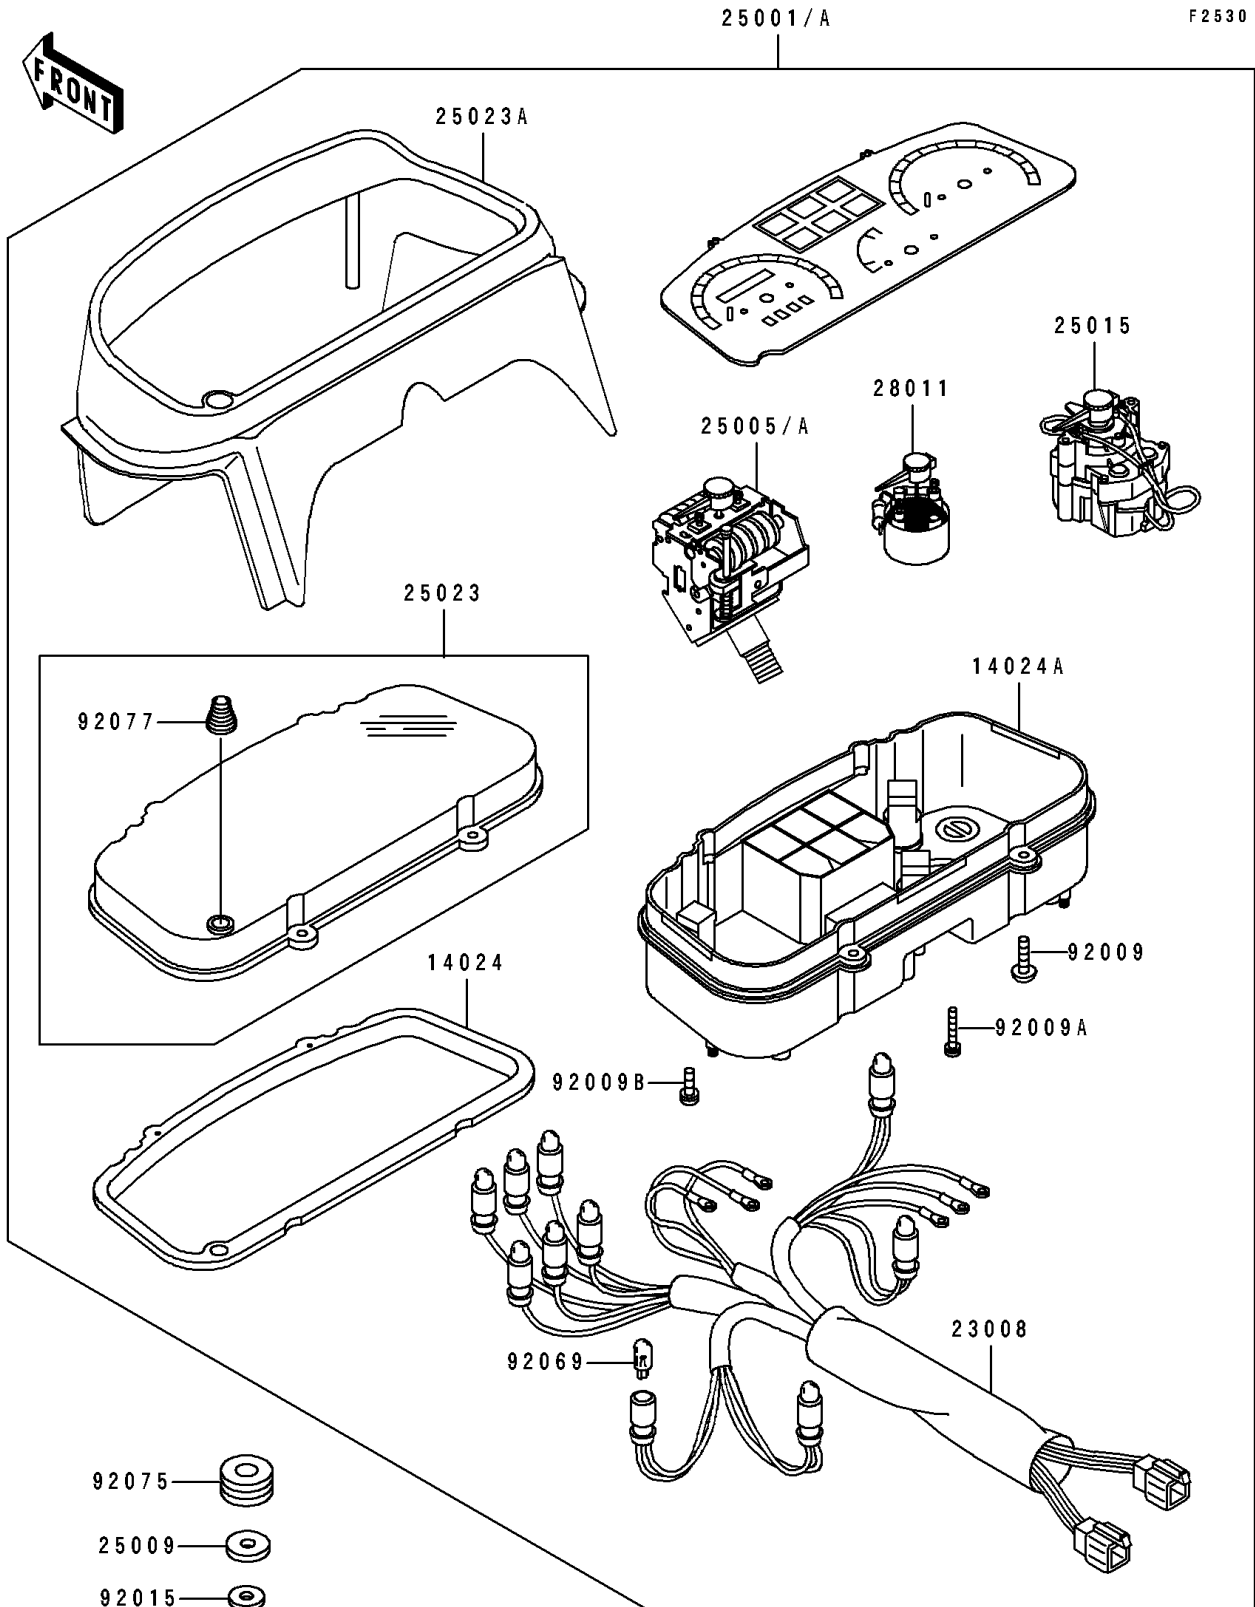

# 1991 EX500 PARTS DIAGRAM

Meters

# 1991 EX500 PARTS LIST

## Meters

ITEM NAME	PART NUMBER	QUANTITY
COVER,METER (Ref # 14024)	14024-1278	1
COVER,METER HOUSING (Ref # 14024A)	14024-1289	1
SOCKET-ASSY,METER (Ref # 23008)	23008-1314	1
METER-ASSY,MPH (Ref # 25001)	25001-1677	1
METER-ASSY,KPH (Ref # 25001A)	25001-1678	1
SPEEDOMETER,KPH (Ref # 25005)	25005-1348	1
SPEEDOMETER,MPH (Ref # 25005A)	25005-1349	1
WASHER,5.2X16X1.2 (Ref # 25009)	25009-004	3
TACHOMETER,X1000R/MIN (Ref # 25015)	25015-1267	1
COVER-METER CASE,UPP (Ref # 25023)	25023-1141	1
COVER-METER CASE (Ref # 25023A)	25023-1151	1
METER,TEMP (Ref # 28011)	28011-1097	1
SCREW,TAPPING,4X16 (Ref # 92009)	92009-1163	4
SCREW,3X22 (Ref # 92009A)	92009-1293	3
SCREW,3X10 (Ref # 92009B)	92009-1382	2
NUT,FLANGED,5MM (Ref # 92015)	92015-1259	3
BULB,12V 3.4W (Ref # 92069)	92069-1007	10
DAMPER,METER BRACKET (Ref # 92075)	92075-1385	3
BOOT,TRIP RESET KNOB (Ref # 92077)	92077-1061	1