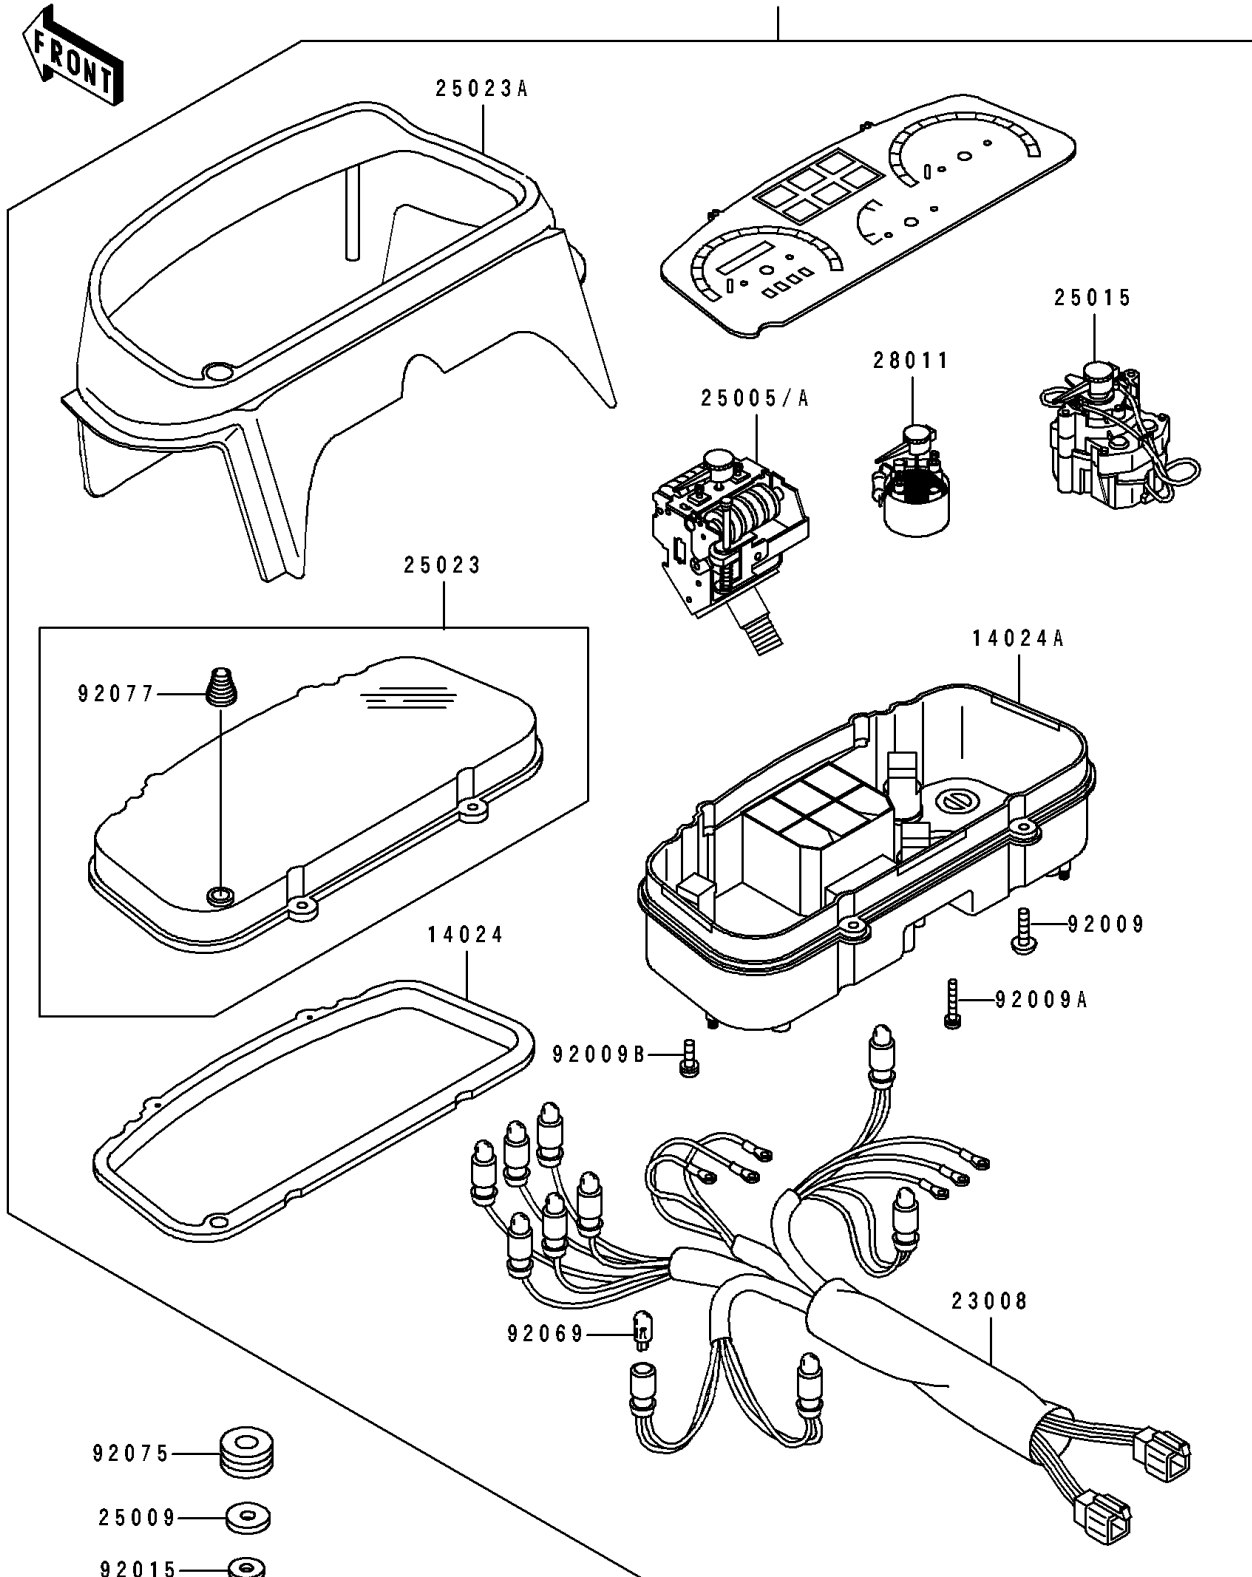

1991 EX500 PARTS DIAGRAM

Meters

25001/A

F2530

1991 EX500 PARTS LIST

Meters

ITEM NAME	PART NUMBER	QUANTITY
COVER,METER (Ref # 14024)	14024-1278	1
COVER,METER HOUSING (Ref # 14024A)	14024-1289	1
SOCKET-ASSY,METER (Ref # 23008)	23008-1314	1
METER-ASSY,MPH (Ref # 25001)	25001-1677	1
METER-ASSY,KPH (Ref # 25001A)	25001-1678	1
SPEEDOMETER,KPH (Ref # 25005)	25005-1348	1
SPEEDOMETER,MPH (Ref # 25005A)	25005-1349	1
WASHER,5.2X16X1.2 (Ref # 25009)	25009-004	3
TACHOMETER,X1000R/MIN (Ref # 25015)	25015-1267	1
COVER-METER CASE,UPP (Ref # 25023)	25023-1141	1
COVER-METER CASE (Ref # 25023A)	25023-1151	1
METER,TEMP (Ref # 28011)	28011-1097	1
SCREW,TAPPING,4X16 (Ref # 92009)	92009-1163	4
SCREW,3X22 (Ref # 92009A)	92009-1293	3
SCREW,3X10 (Ref # 92009B)	92009-1382	2
NUT,FLANGED,5MM (Ref # 92015)	92015-1259	3
BULB,12V 3.4W (Ref # 92069)	92069-1007	10
DAMPER,METER BRACKET (Ref # 92075)	92075-1385	3
BOOT,TRIP RESET KNOB (Ref # 92077)	92077-1061	1