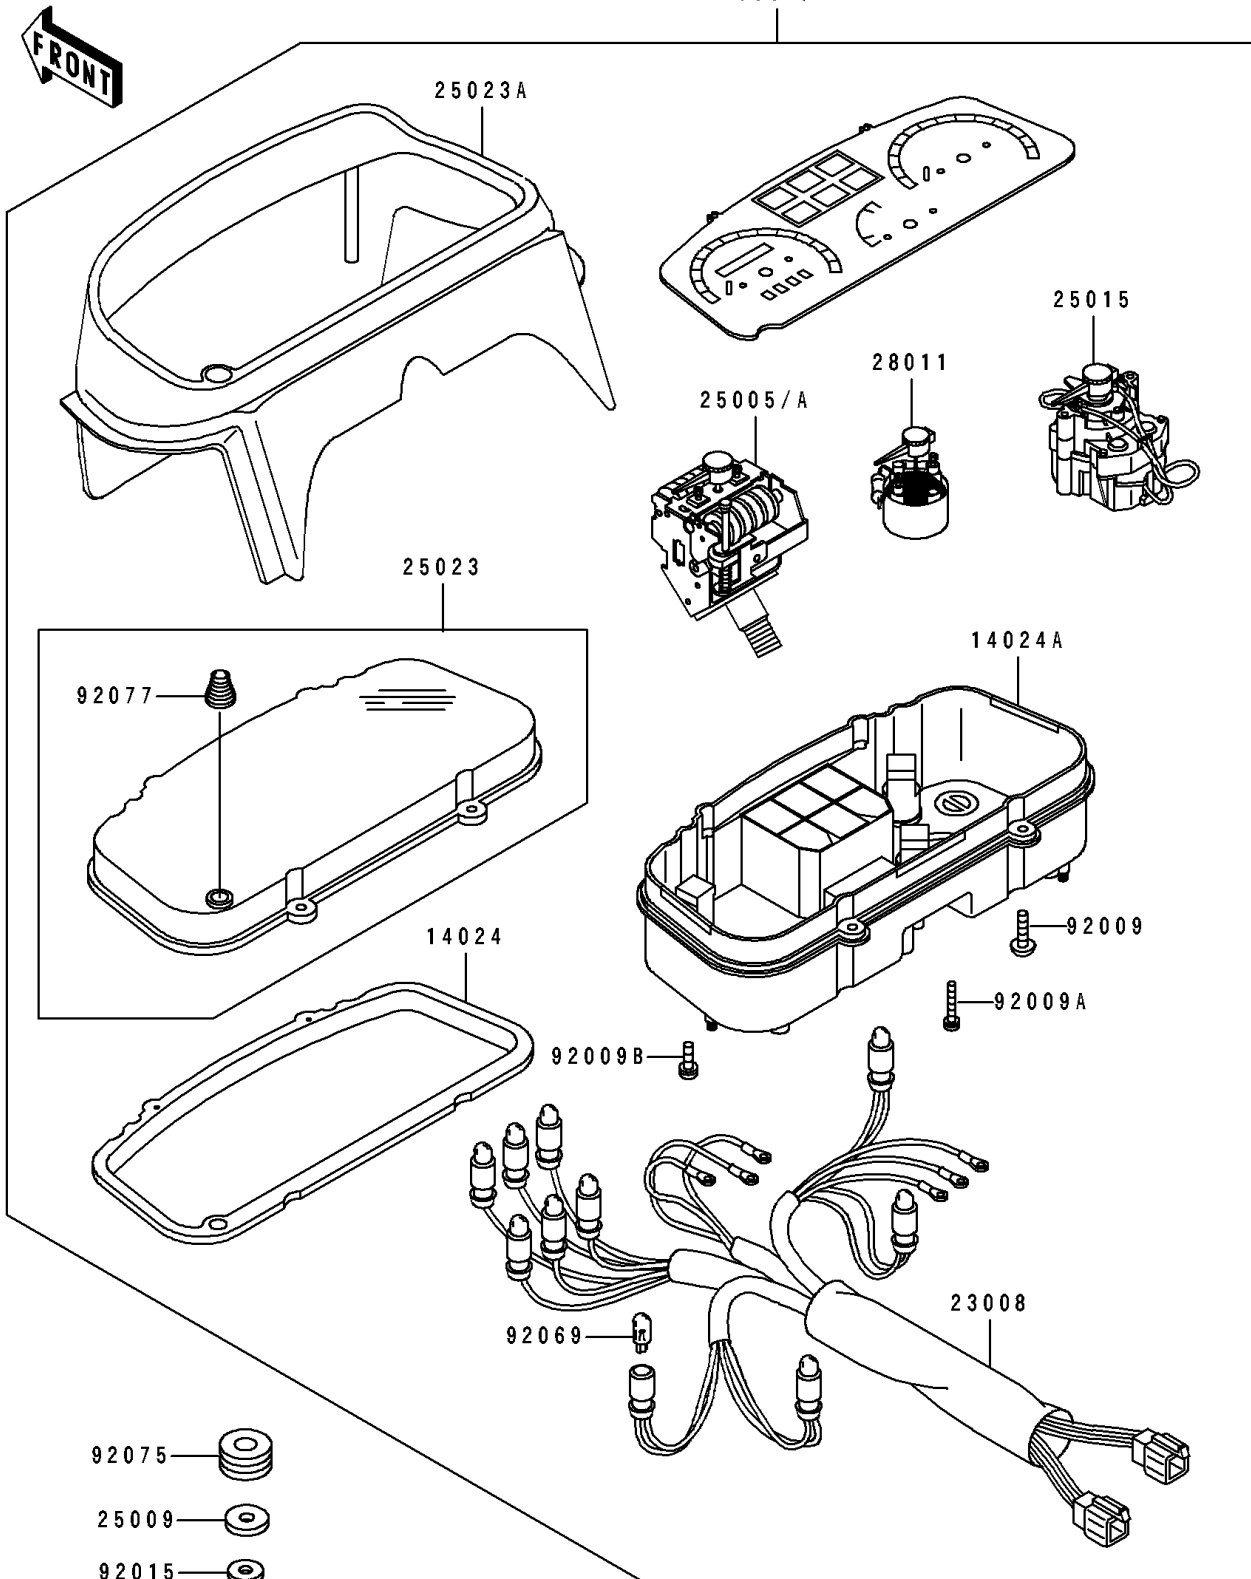

1992 EX500 PARTS DIAGRAM

Meters

25001/A

F2530

- 92075 — 
- 25009 — 
- 92015 — 

1992 EX500 PARTS LIST

Meters

ITEM NAME	PART NUMBER	QUANTITY
COVER,METER (Ref # 14024)	14024-1278	1
COVER,METER HOUSING (Ref # 14024A)	14024-1289	1
SOCKET-ASSY,METER (Ref # 23008)	23008-1314	1
METER-ASSY,MPH (Ref # 25001)	25001-1677	1
METER-ASSY,KPH (Ref # 25001A)	25001-1678	1
SPEEDOMETER,KPH (Ref # 25005)	25005-1348	1
SPEEDOMETER,MPH (Ref # 25005A)	25005-1349	1
WASHER,5.2X16X1.2 (Ref # 25009)	25009-004	3
TACHOMETER,X1000R/MIN (Ref # 25015)	25015-1267	1
COVER-METER CASE,UPP (Ref # 25023)	25023-1141	1
COVER-METER CASE (Ref # 25023A)	25023-1151	1
METER,TEMP (Ref # 28011)	28011-1097	1
SCREW,TAPPING,4X16 (Ref # 92009)	92009-1163	4
SCREW,3X22 (Ref # 92009A)	92009-1293	3
SCREW,3X10 (Ref # 92009B)	92009-1382	2
NUT,FLANGED,5MM (Ref # 92015)	92015-1259	3
BULB,12V 3.4W (Ref # 92069)	92069-1007	10
DAMPER,METER BRACKET (Ref # 92075)	92075-1385	3
BOOT,TRIP RESET KNOB (Ref # 92077)	92077-1061	1