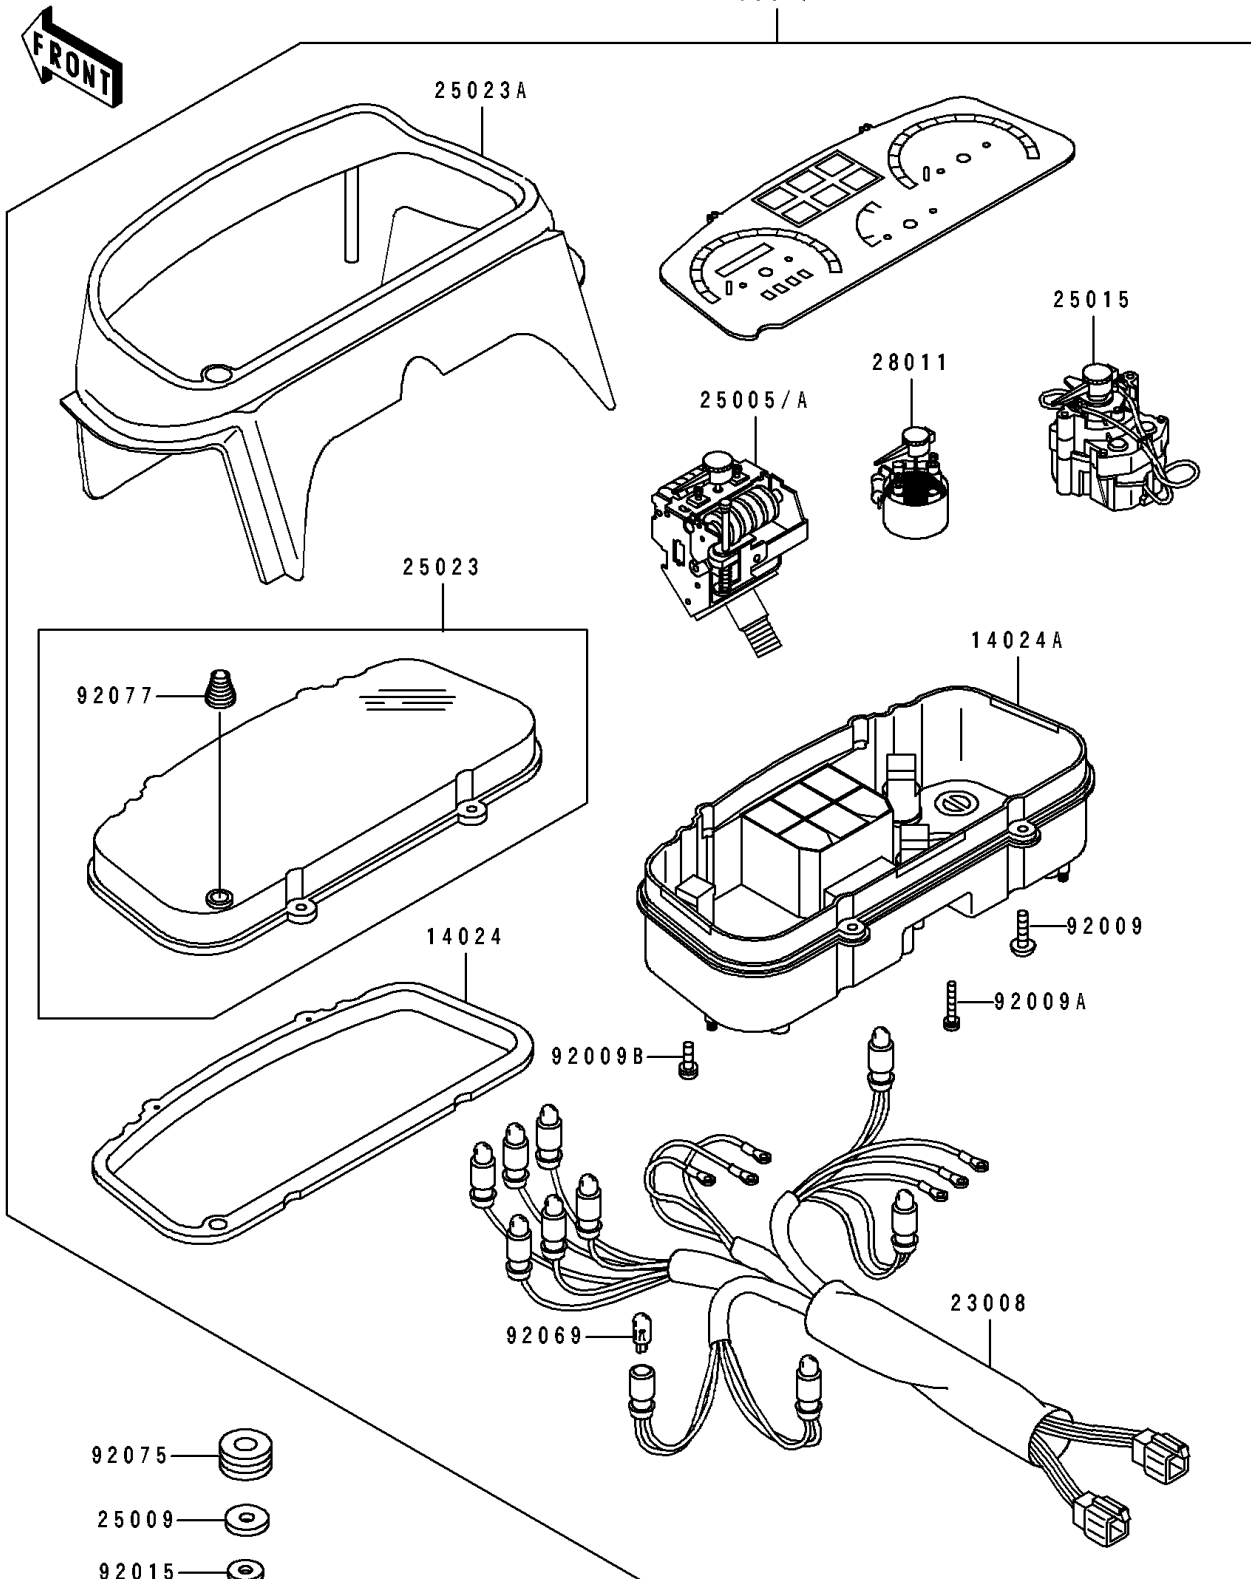

1993 EX500 PARTS DIAGRAM

Meters

25001/A

F2530

1993 EX500 PARTS LIST

Meters

ITEM NAME	PART NUMBER	QUANTITY
COVER,METER (Ref # 14024)	14024-1278	1
COVER,METER HOUSING (Ref # 14024A)	14024-1289	1
SOCKET-ASSY,METER (Ref # 23008)	23008-1314	1
METER-ASSY,MPH (Ref # 25001)	25001-1677	1
METER-ASSY,KPH (Ref # 25001A)	25001-1678	1
SPEEDOMETER,KPH (Ref # 25005)	25005-1348	1
SPEEDOMETER,MPH (Ref # 25005A)	25005-1349	1
WASHER,5.2X16X1.2 (Ref # 25009)	25009-004	3
TACHOMETER,X1000R/MIN (Ref # 25015)	25015-1267	1
COVER-METER CASE,UPP (Ref # 25023)	25023-1141	1
COVER-METER CASE (Ref # 25023A)	25023-1151	1
METER,TEMP (Ref # 28011)	28011-1097	1
SCREW,TAPPING,4X16 (Ref # 92009)	92009-1163	4
SCREW,3X22 (Ref # 92009A)	92009-1293	3
SCREW,3X10 (Ref # 92009B)	92009-1382	2
NUT,FLANGED,5MM (Ref # 92015)	92015-1259	3
BULB,12V 3.4W (Ref # 92069)	92069-1007	10
DAMPER,METER BRACKET (Ref # 92075)	92075-1385	3
BOOT,TRIP RESET KNOB (Ref # 92077)	92077-1061	1