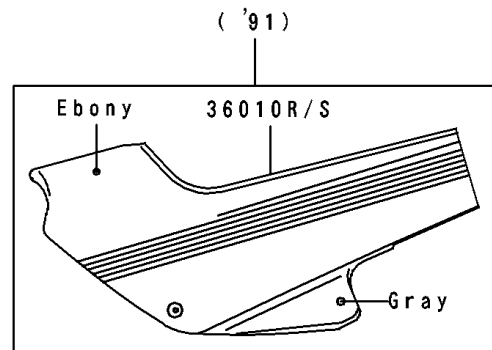

1991 EX500 PARTS DIAGRAM

Side Covers(EX500-A4/A5)

F 2610

1991 EX500 PARTS LIST

Side Covers(EX500-A4/A5)

ITEM NAME	PART NUMBER	QUANTITY
COVER-SIDE,LH,RED/WHITE (Ref # 36010P)	36010-5319-GP	1
COVER-SIDE,RH,RED/WHITE (Ref # 36010Q)	36010-5320-GP	1
COVER-SIDE,LH,EBONY/GRAY (Ref # 36010R)	36010-5414-FG	1
COVER-SIDE,RH,EBONY/GRAY (Ref # 36010S)	36010-5415-FG	1
CASE-CHAIN (Ref # 36014)	36014-1144	1
BOLT,6X14,BLACK (Ref # 92001)	92001-1847	2
SCREW,6X14 (Ref # 92009)	92009-1288	2
WASHER,6.5X16X1.0 (Ref # 92022)	92022-1654	2
GROMMET (Ref # 92071)	92071-056	2