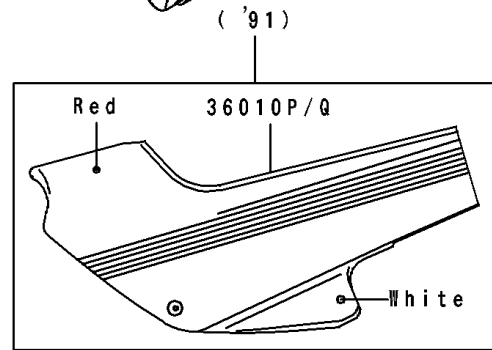

1991 EX500 PARTS DIAGRAM

Side Covers(EX500-A4/A5)

F 2610

1991 EX500 PARTS LIST

Side Covers(EX500-A4/A5)

ITEM NAME	PART NUMBER	QUANTITY
COVER-SIDE,LH,RED/WHITE (Ref # 36010P)	36010-5319-GP	1
COVER-SIDE,RH,RED/WHITE (Ref # 36010Q)	36010-5320-GP	1
COVER-SIDE,LH,EBONY/GRAY (Ref # 36010R)	36010-5414-FG	1
COVER-SIDE,RH,EBONY/GRAY (Ref # 36010S)	36010-5415-FG	1
CASE-CHAIN (Ref # 36014)	36014-1144	1
BOLT,6X14,BLACK (Ref # 92001)	92001-1847	2
SCREW,6X14 (Ref # 92009)	92009-1288	2
WASHER,6.5X16X1.0 (Ref # 92022)	92022-1654	2
GROMMET (Ref # 92071)	92071-056	2