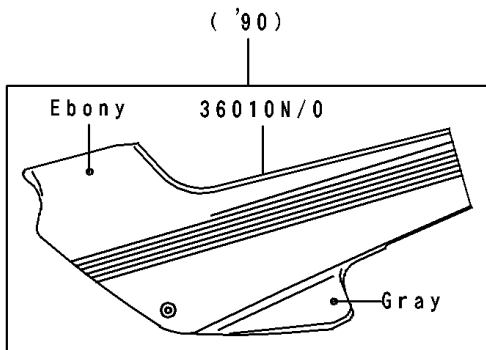

1991 EX500 PARTS DIAGRAM

Side Covers(EX500-A4/A5)

F 2610

1991 EX500 PARTS LIST

Side Covers(EX500-A4/A5)

ITEM NAME	PART NUMBER	QUANTITY
COVER-SIDE,LH,RED/WHITE (Ref # 36010P)	36010-5319-GP	1
COVER-SIDE,RH,RED/WHITE (Ref # 36010Q)	36010-5320-GP	1
COVER-SIDE,LH,EBONY/GRAY (Ref # 36010R)	36010-5414-FG	1
COVER-SIDE,RH,EBONY/GRAY (Ref # 36010S)	36010-5415-FG	1
CASE-CHAIN (Ref # 36014)	36014-1144	1
BOLT,6X14,BLACK (Ref # 92001)	92001-1847	2
SCREW,6X14 (Ref # 92009)	92009-1288	2
WASHER,6.5X16X1.0 (Ref # 92022)	92022-1654	2
GROMMET (Ref # 92071)	92071-056	2