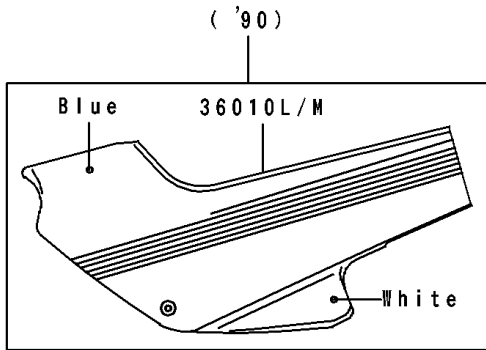

1991 EX500 PARTS DIAGRAM

Side Covers(EX500-A4/A5)

F 2610

1991 EX500 PARTS LIST

Side Covers(EX500-A4/A5)

ITEM NAME	PART NUMBER	QUANTITY
COVER-SIDE,LH,RED/WHITE (Ref # 36010P)	36010-5319-GP	1
COVER-SIDE,RH,RED/WHITE (Ref # 36010Q)	36010-5320-GP	1
COVER-SIDE,LH,EBONY/GRAY (Ref # 36010R)	36010-5414-FG	1
COVER-SIDE,RH,EBONY/GRAY (Ref # 36010S)	36010-5415-FG	1
CASE-CHAIN (Ref # 36014)	36014-1144	1
BOLT,6X14,BLACK (Ref # 92001)	92001-1847	2
SCREW,6X14 (Ref # 92009)	92009-1288	2
WASHER,6.5X16X1.0 (Ref # 92022)	92022-1654	2
GROMMET (Ref # 92071)	92071-056	2