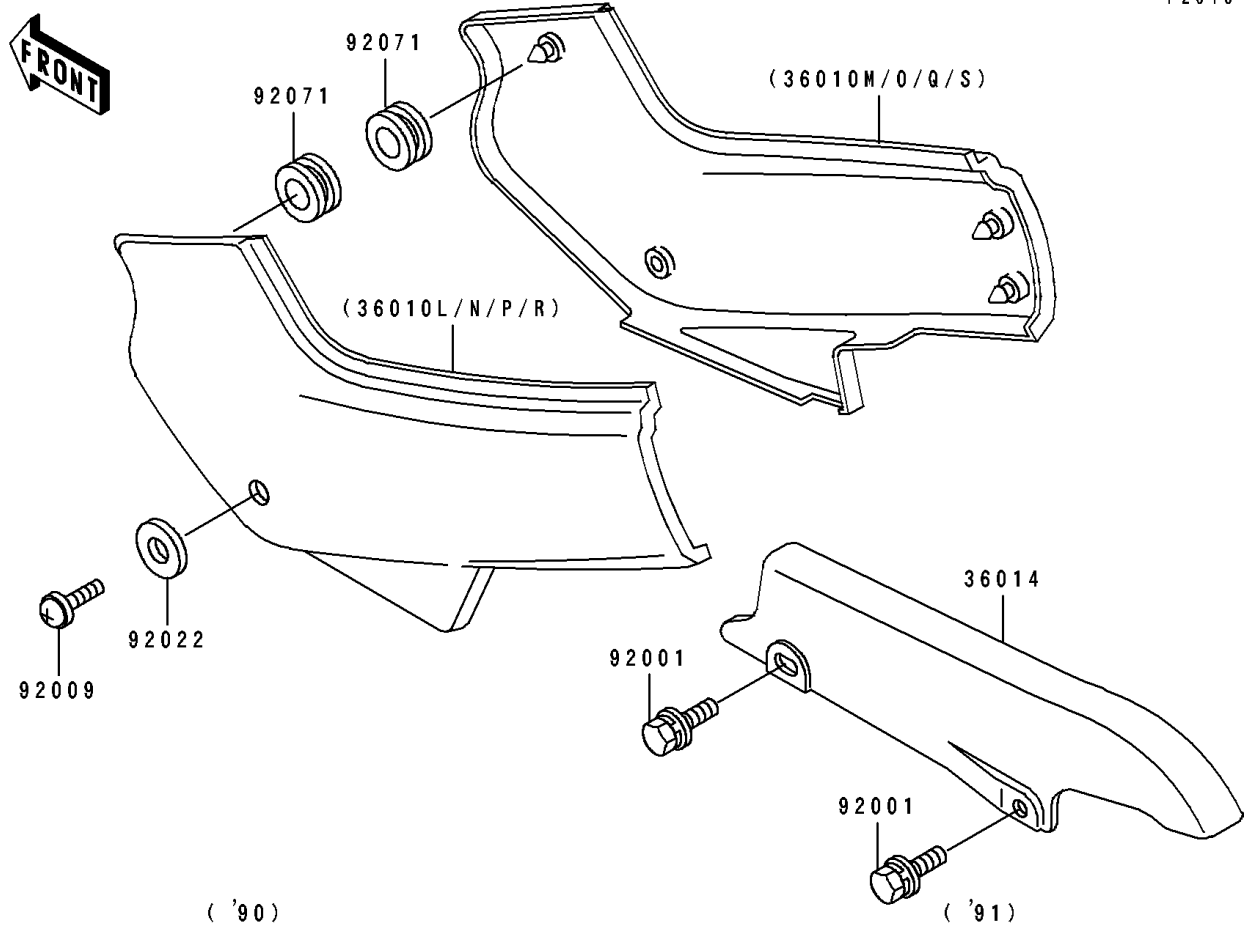

1991 EX500 PARTS DIAGRAM

Side Covers(EX500-A4/A5)

F 2610

1991 EX500 PARTS LIST

Side Covers(EX500-A4/A5)

ITEM NAME	PART NUMBER	QUANTITY
COVER-SIDE,LH,RED/WHITE (Ref # 36010P)	36010-5319-GP	1
COVER-SIDE,RH,RED/WHITE (Ref # 36010Q)	36010-5320-GP	1
COVER-SIDE,LH,EBONY/GRAY (Ref # 36010R)	36010-5414-FG	1
COVER-SIDE,RH,EBONY/GRAY (Ref # 36010S)	36010-5415-FG	1
CASE-CHAIN (Ref # 36014)	36014-1144	1
BOLT,6X14,BLACK (Ref # 92001)	92001-1847	2
SCREW,6X14 (Ref # 92009)	92009-1288	2
WASHER,6.5X16X1.0 (Ref # 92022)	92022-1654	2
GROMMET (Ref # 92071)	92071-056	2