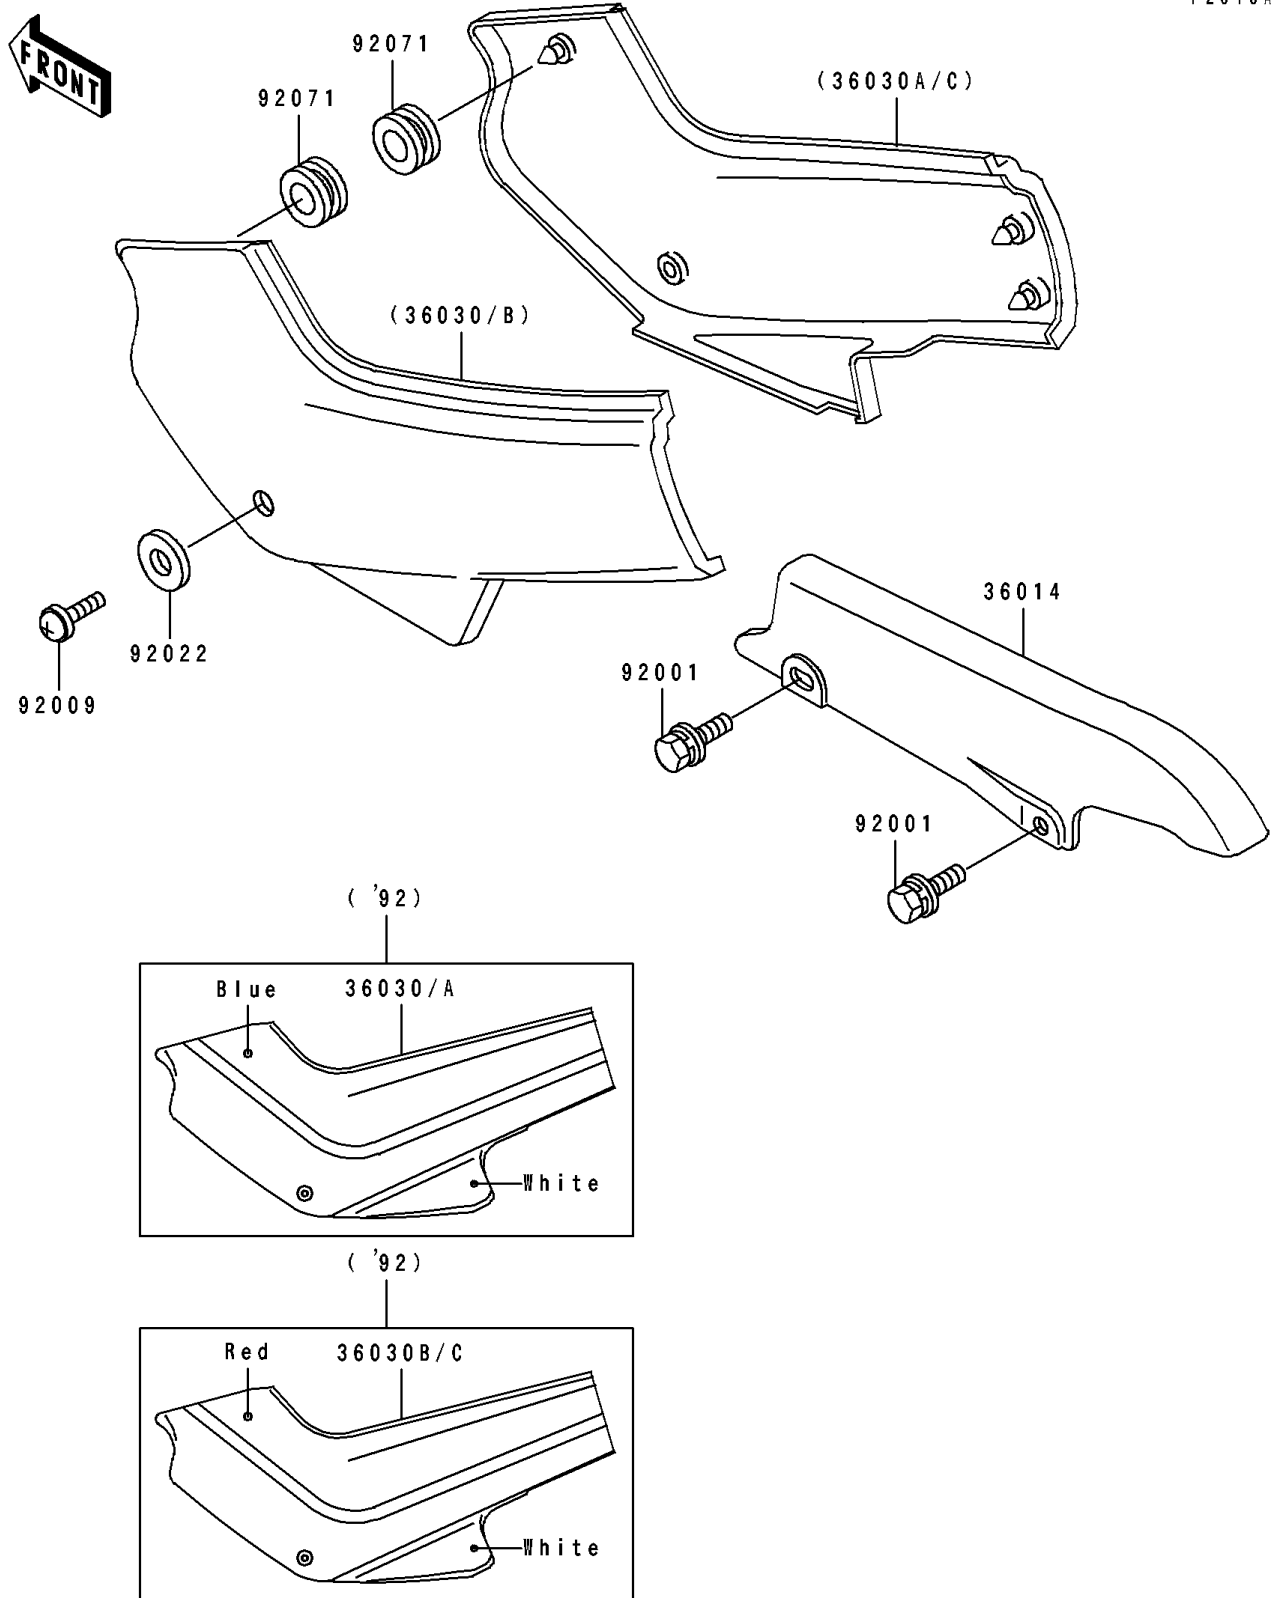

1992 EX500 PARTS DIAGRAM

Side Covers(EX500-A6)

F2610A

1992 EX500 PARTS LIST

Side Covers(EX500-A6)

ITEM NAME	PART NUMBER	QUANTITY
CASE-CHAIN (Ref # 36014)	36014-1144	1
COVER-SIDE,LH,BLUE/WHITE (Ref # 36030)	36030-5047-S3	1
COVER-SIDE,RH,BLUE/WHITE (Ref # 36030A)	36030-5048-S3	1
COVER-SIDE,LH,RED/WHITE (Ref # 36030B)	36030-5049-GP	1
COVER-SIDE,RH,RED/WHITE (Ref # 36030C)	36030-5050-GP	1
BOLT,6X14,BLACK (Ref # 92001)	92001-1847	2
SCREW,6X14 (Ref # 92009)	92009-1288	2
WASHER,6.5X16X1.0 (Ref # 92022)	92022-1654	2
GROMMET (Ref # 92071)	92071-056	2