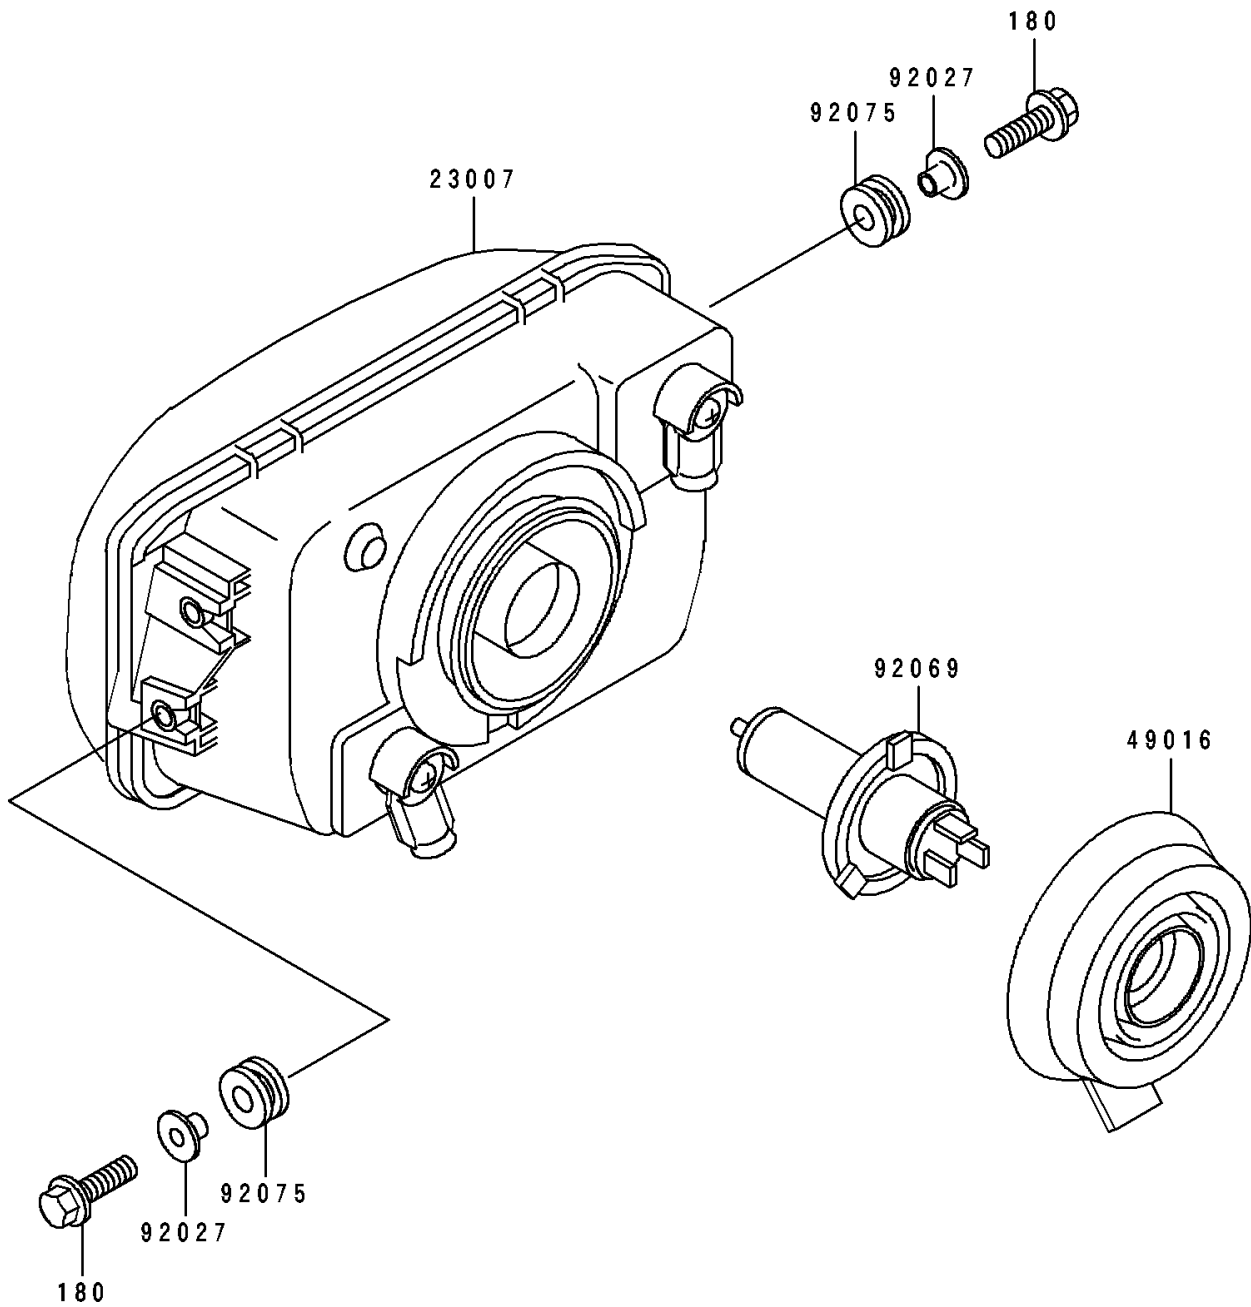

1991 EX500 PARTS DIAGRAM

Headlight

F2710

1991 EX500 PARTS LIST

Headlight

ITEM NAME	PART NUMBER	QUANTITY
LENS-COMP,HEAD LAMP (Ref # 23007)	23007-1150	1
COVER-SEAL,HEAD LAMP (Ref # 49016)	49016-1108	1
COLLAR,L=13.1 (Ref # 92027)	92027-251	4
BULB,12V 60/55W,H4 (Ref # 92069)	92069-1002	1
DAMPER (Ref # 92075)	92075-1690	4
BOLT-UPSET-WS,6X25 (Ref # 180)	180D0625	4