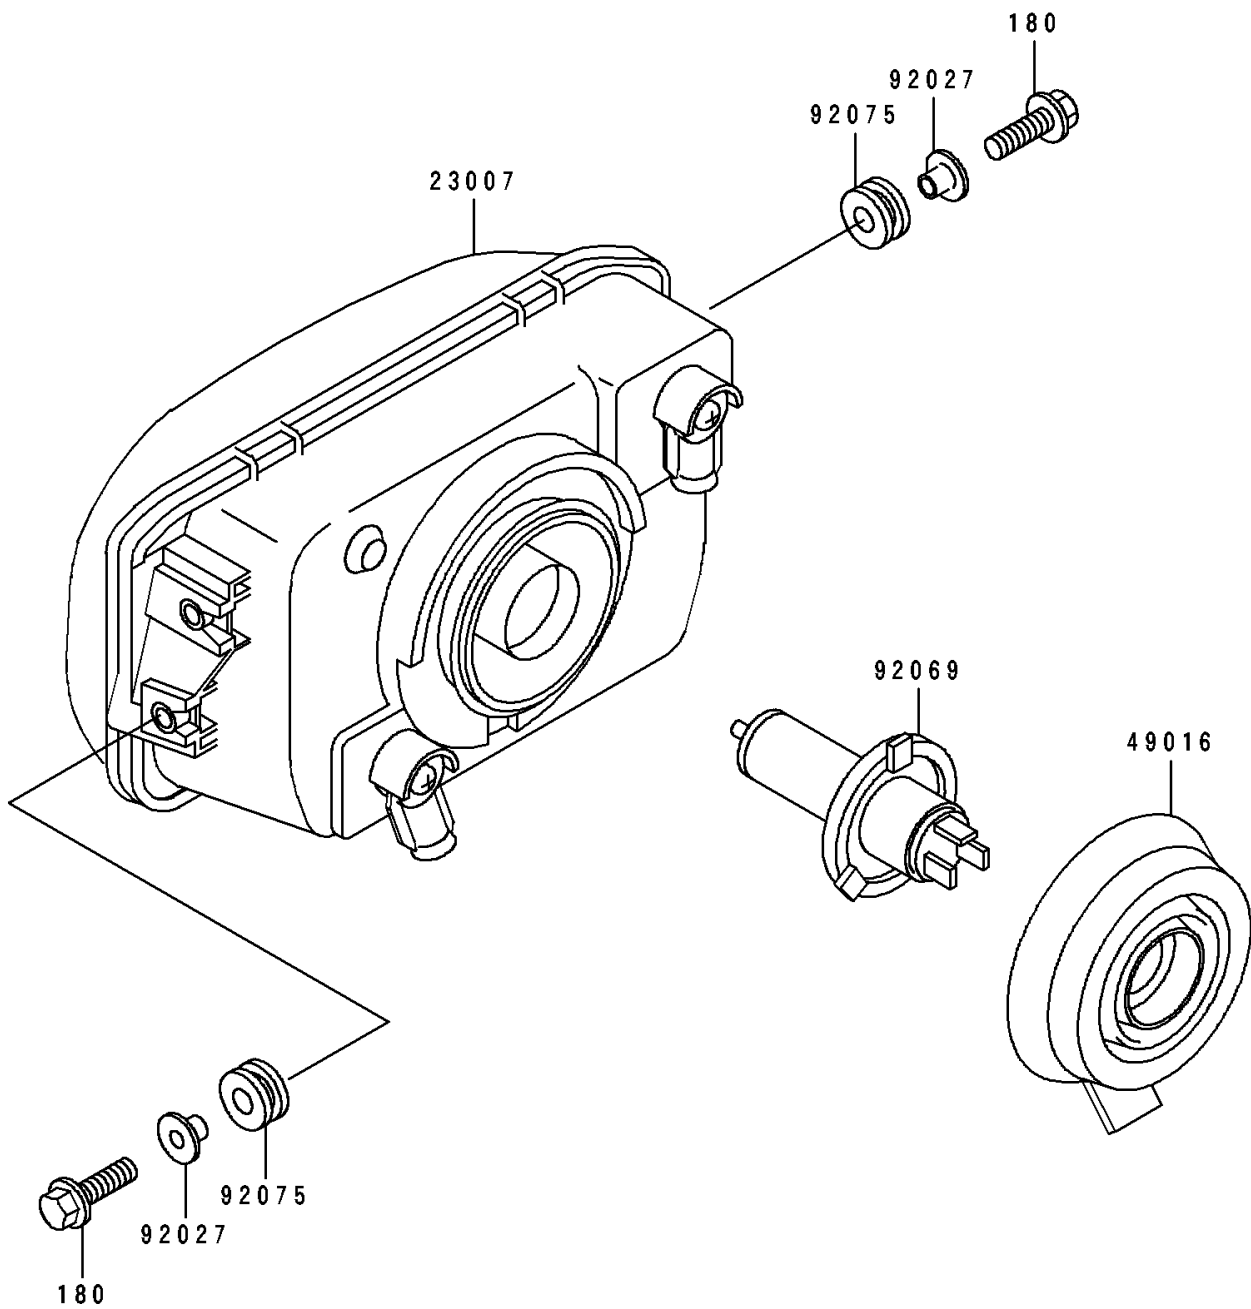

1992 EX500 PARTS DIAGRAM

Headlight

F2710

1992 EX500 PARTS LIST

Headlight

ITEM NAME	PART NUMBER	QUANTITY
LENS-COMP,HEAD LAMP (Ref # 23007)	23007-1150	1
COVER-SEAL,HEAD LAMP (Ref # 49016)	49016-1108	1
COLLAR,L=13.1 (Ref # 92027)	92027-251	4
BULB,12V 60/55W,H4 (Ref # 92069)	92069-1002	1
DAMPER (Ref # 92075)	92075-1690	4
BOLT-UPSET-WS,6X25 (Ref # 180)	180D0625	4