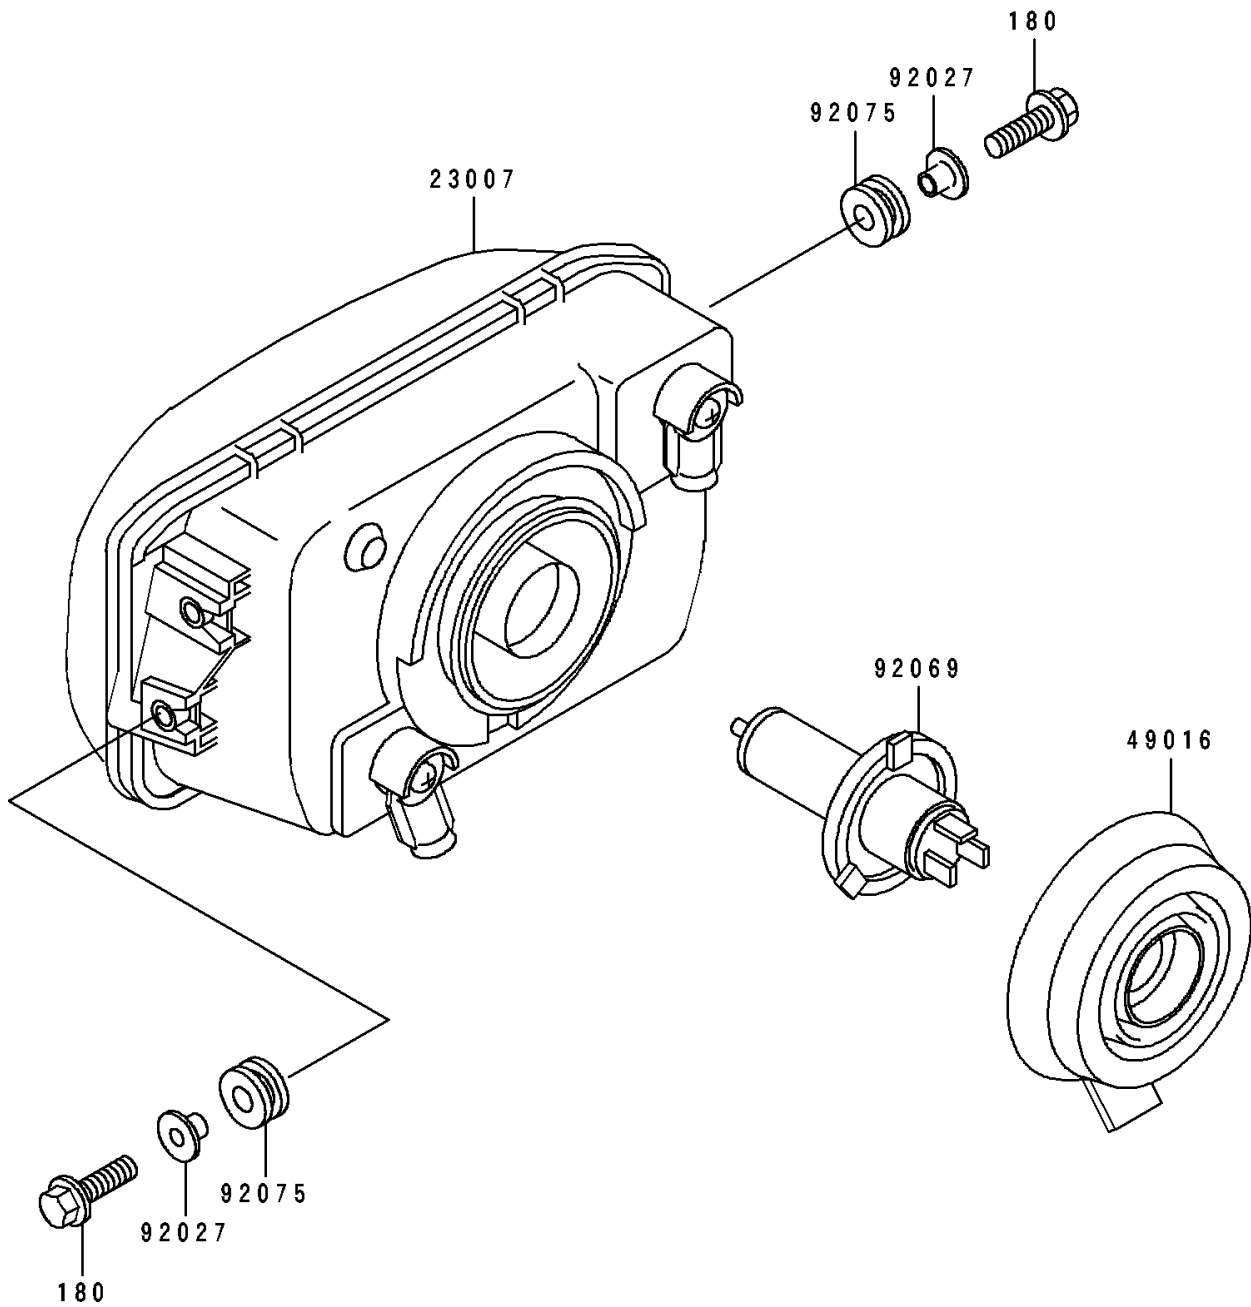

# 1992 EX500 PARTS DIAGRAM

Headlight

F2710

# 1992 EX500 PARTS LIST

## Headlight

ITEM NAME	PART NUMBER	QUANTITY
LENS-COMP,HEAD LAMP (Ref # 23007)	23007-1150	1
COVER-SEAL,HEAD LAMP (Ref # 49016)	49016-1108	1
COLLAR,L=13.1 (Ref # 92027)	92027-251	4
BULB,12V 60/55W,H4 (Ref # 92069)	92069-1002	1
DAMPER (Ref # 92075)	92075-1690	4
BOLT-UPSET-WS,6X25 (Ref # 180)	180D0625	4