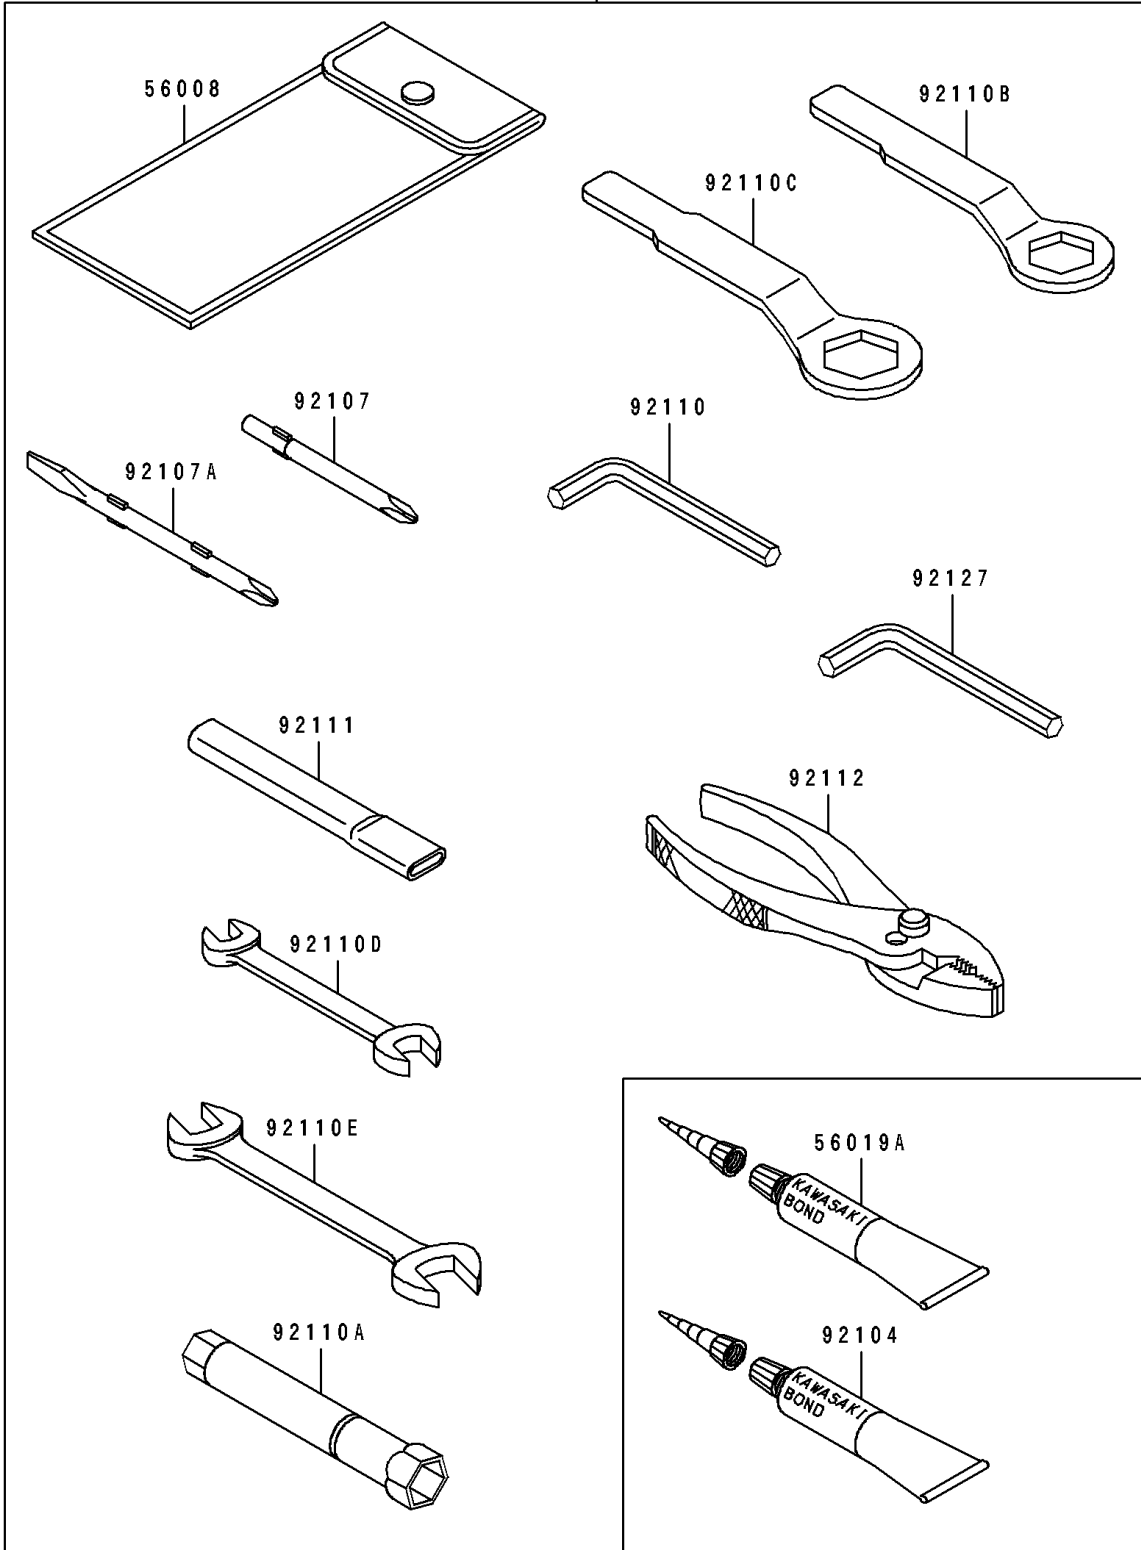

1991 EX500 PARTS DIAGRAM

Owner's Tools

56007

F2810

1991 EX500 PARTS LIST

Owner's Tools

ITEM NAME	PART NUMBER	QUANTITY
TOOLKIT (Ref # 56007)	56007-1317	1
BAG,TOOL (Ref # 56008)	56008-1019	1
THREE BOND TB1211,HT/RS,WHITE (Ref # 56019A)	56019-120	1
GASKET-LIQUID,TUBE,100G,SILVER (Ref # 92104)	92104-002	1
TOOL-DRIVER,#3PHILLIPS (Ref # 92107)	92107-005	1
TOOL-DRIVER,#2PHILLIPS (Ref # 92107A)	92107-1053	1
TOOL-WRENCH,ALLEN,5MM (Ref # 92110)	92110-1015	1
TOOL-WRENCH,BOX,18MM (Ref # 92110A)	92110-1110	1
TOOL-WRENCH,BOX END,24MM (Ref # 92110B)	92110-1150	1
TOOL-WRENCH,BOX END,19MM (Ref # 92110C)	92110-1151	1
TOOL-WRENCH,OPEN END,10X12 (Ref # 92110D)	92110-1152	1
TOOL-WRENCH,OPEN END,14X17 (Ref # 92110E)	92110-1153	1
TOOL-BAR,BOX END WRENCH (Ref # 92111)	92111-1051	1
TOOL-PLIERS (Ref # 92112)	92112-003	1
TOOL-WRENCH,ALLEN,6MM (Ref # 92127)	92127-003	1