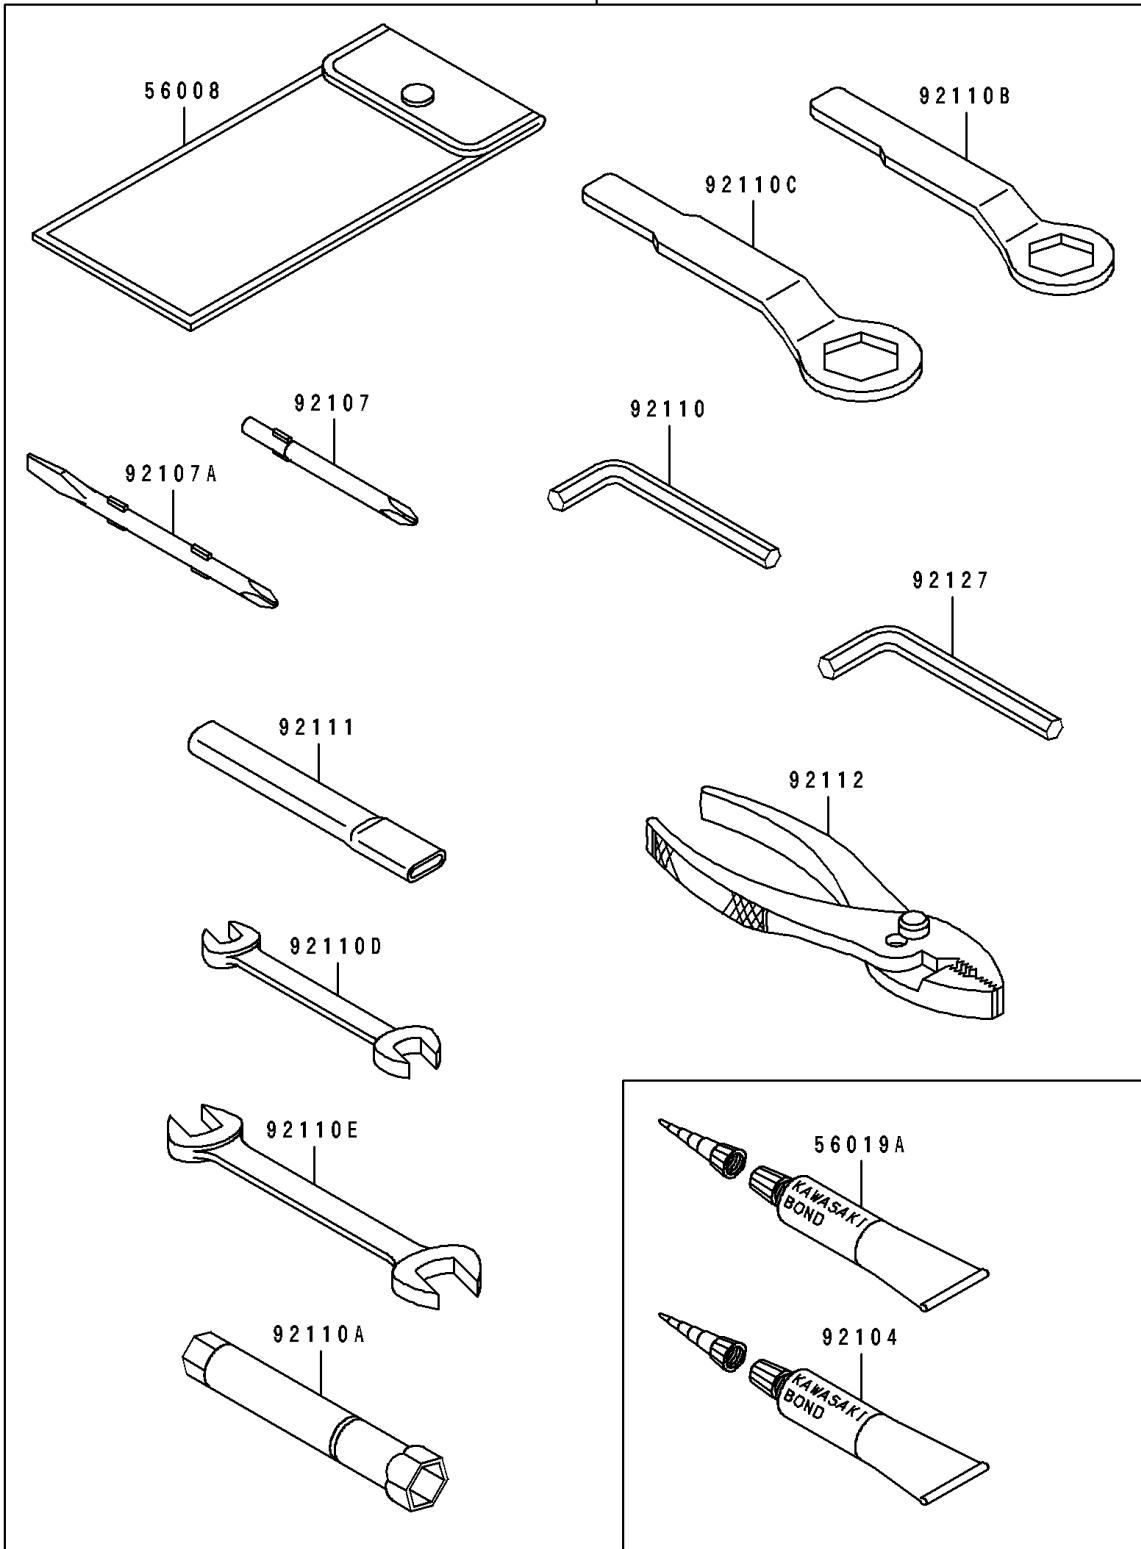

1992 EX500 PARTS DIAGRAM

Owner's Tools

56007

F2810

1992 EX500 PARTS LIST

Owner's Tools

ITEM NAME	PART NUMBER	QUANTITY
TOOLKIT (Ref # 56007)	56007-1317	1
BAG,TOOL (Ref # 56008)	56008-1019	1
THREE BOND TB1211,HT/RS,WHITE (Ref # 56019A)	56019-120	1
GASKET-LIQUID,TUBE,100G,SILVER (Ref # 92104)	92104-002	1
TOOL-DRIVER,#3PHILLIPS (Ref # 92107)	92107-005	1
TOOL-DRIVER,#2PHILLIPS (Ref # 92107A)	92107-1053	1
TOOL-WRENCH,ALLEN,5MM (Ref # 92110)	92110-1015	1
TOOL-WRENCH,BOX,18MM (Ref # 92110A)	92110-1110	1
TOOL-WRENCH,BOX END,24MM (Ref # 92110B)	92110-1150	1
TOOL-WRENCH,BOX END,19MM (Ref # 92110C)	92110-1151	1
TOOL-WRENCH,OPEN END,10X12 (Ref # 92110D)	92110-1152	1
TOOL-WRENCH,OPEN END,14X17 (Ref # 92110E)	92110-1153	1
TOOL-BAR,BOX END WRENCH (Ref # 92111)	92111-1051	1
TOOL-PLIERS (Ref # 92112)	92112-003	1
TOOL-WRENCH,ALLEN,6MM (Ref # 92127)	92127-003	1