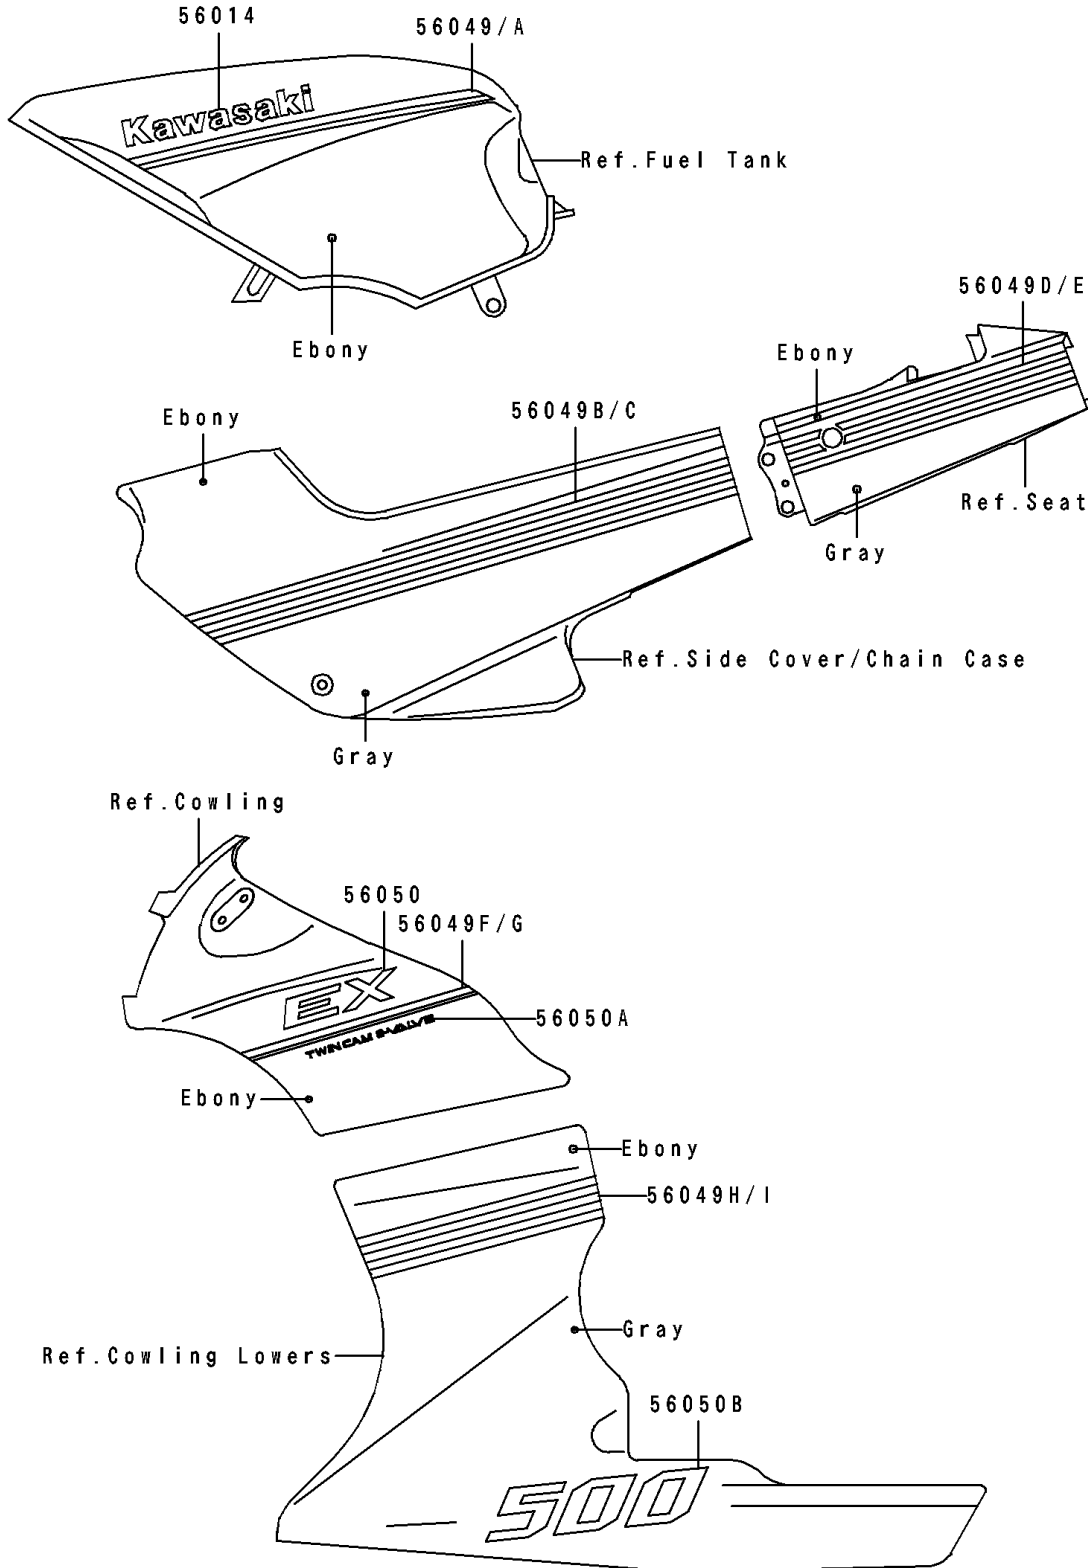

1990 EX500 PARTS DIAGRAM

Decals(EX500-A4)(Ebony/Gray)

F2861

1990 EX500 PARTS LIST

Decals(EX500-A4)(Ebony/Gray)

ITEM NAME	PART NUMBER	QUANTITY
EMBLEM,FUEL TANK,KAWASAKI (Ref # 56014)	56014-1215	2
PATTERN,FUEL TANK,LH (Ref # 56049)	56049-1144	1
PATTERN,FUEL TANK,RH (Ref # 56049A)	56049-1145	1
PATTERN,SIDE COVER,LH (Ref # 56049B)	56049-1146	1
PATTERN,SIDE COVER,RH (Ref # 56049C)	56049-1147	1
PATTERN,SEAT COVER,LH (Ref # 56049D)	56049-1148	1
PATTERN,SEAT COVER,RH (Ref # 56049E)	56049-1149	1
PATTERN,UPP COWLING,RH (Ref # 56049F)	56049-1150	1
PATTERN,UPP COWLING,LH (Ref # 56049G)	56049-1151	1
PATTERN,LWR COWLING,LH (Ref # 56049H)	56049-1152	1
PATTERN,LWR COWLING,RH (Ref # 56049I)	56049-1153	1
MARK,EX (Ref # 56050)	56050-1380	2
MARK,TWIN CAM 8-VALVE (Ref # 56050A)	56050-1381	2
MARK,500 (Ref # 56050B)	56050-1382	2