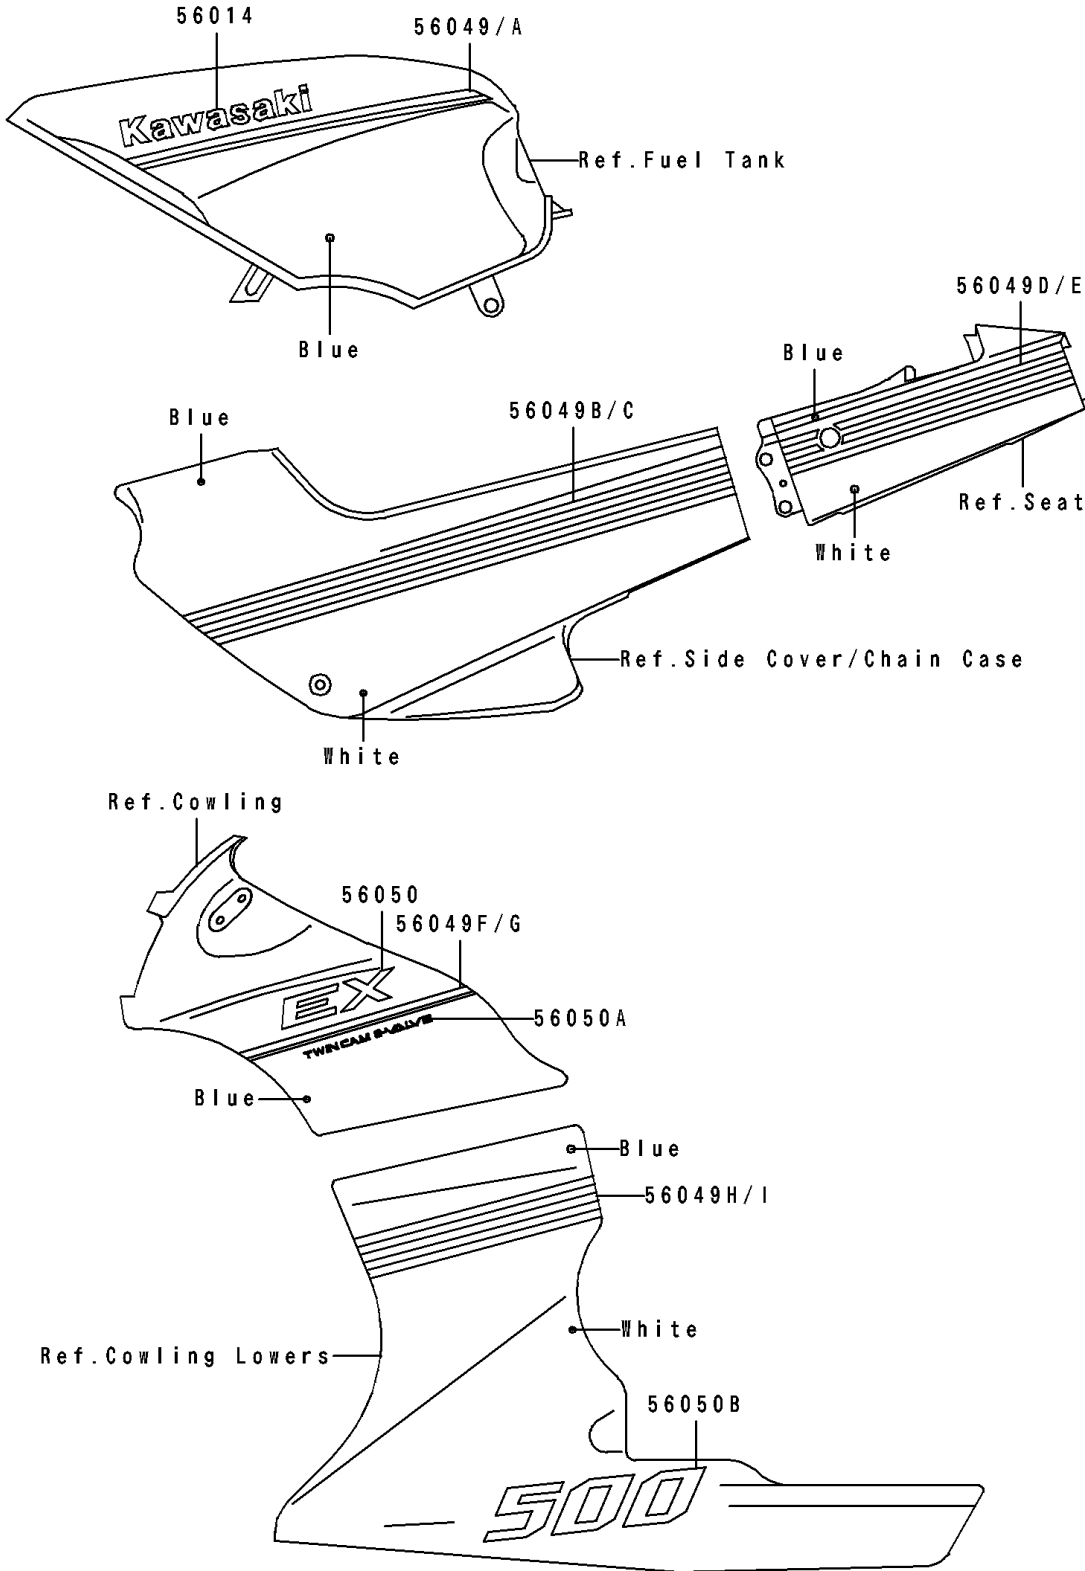

1990 EX500 PARTS DIAGRAM

Decals(EX500-A4)(Blue/White)

F2861A

1990 EX500 PARTS LIST

Decals(EX500-A4)(Blue/White)

ITEM NAME	PART NUMBER	QUANTITY
EMBLEM,FUEL TANK,KAWASAKI (Ref # 56014)	56014-1233	2
PATTERN,FUEL TANK,LH (Ref # 56049)	56049-1134	1
PATTERN,FUEL TANK,RH (Ref # 56049A)	56049-1135	1
PATTERN,SIDE COVER,LH (Ref # 56049B)	56049-1136	1
PATTERN,SIDE COVER,RH (Ref # 56049C)	56049-1137	1
PATTERN,SEAT COVER,LH (Ref # 56049D)	56049-1138	1
PATTERN,SEAT COVER,RH (Ref # 56049E)	56049-1139	1
PATTERN,UPP COWLING,RH (Ref # 56049F)	56049-1140	1
PATTERN,UPP COWLING,LH (Ref # 56049G)	56049-1141	1
PATTERN,LWR COWLING,LH (Ref # 56049H)	56049-1142	1
PATTERN,LWR COWLING,RH (Ref # 56049I)	56049-1143	1
MARK,EX (Ref # 56050)	56050-1377	2
MARK,TWIN CAM 8-VALVE (Ref # 56050A)	56050-1378	2
MARK,500 (Ref # 56050B)	56050-1379	2