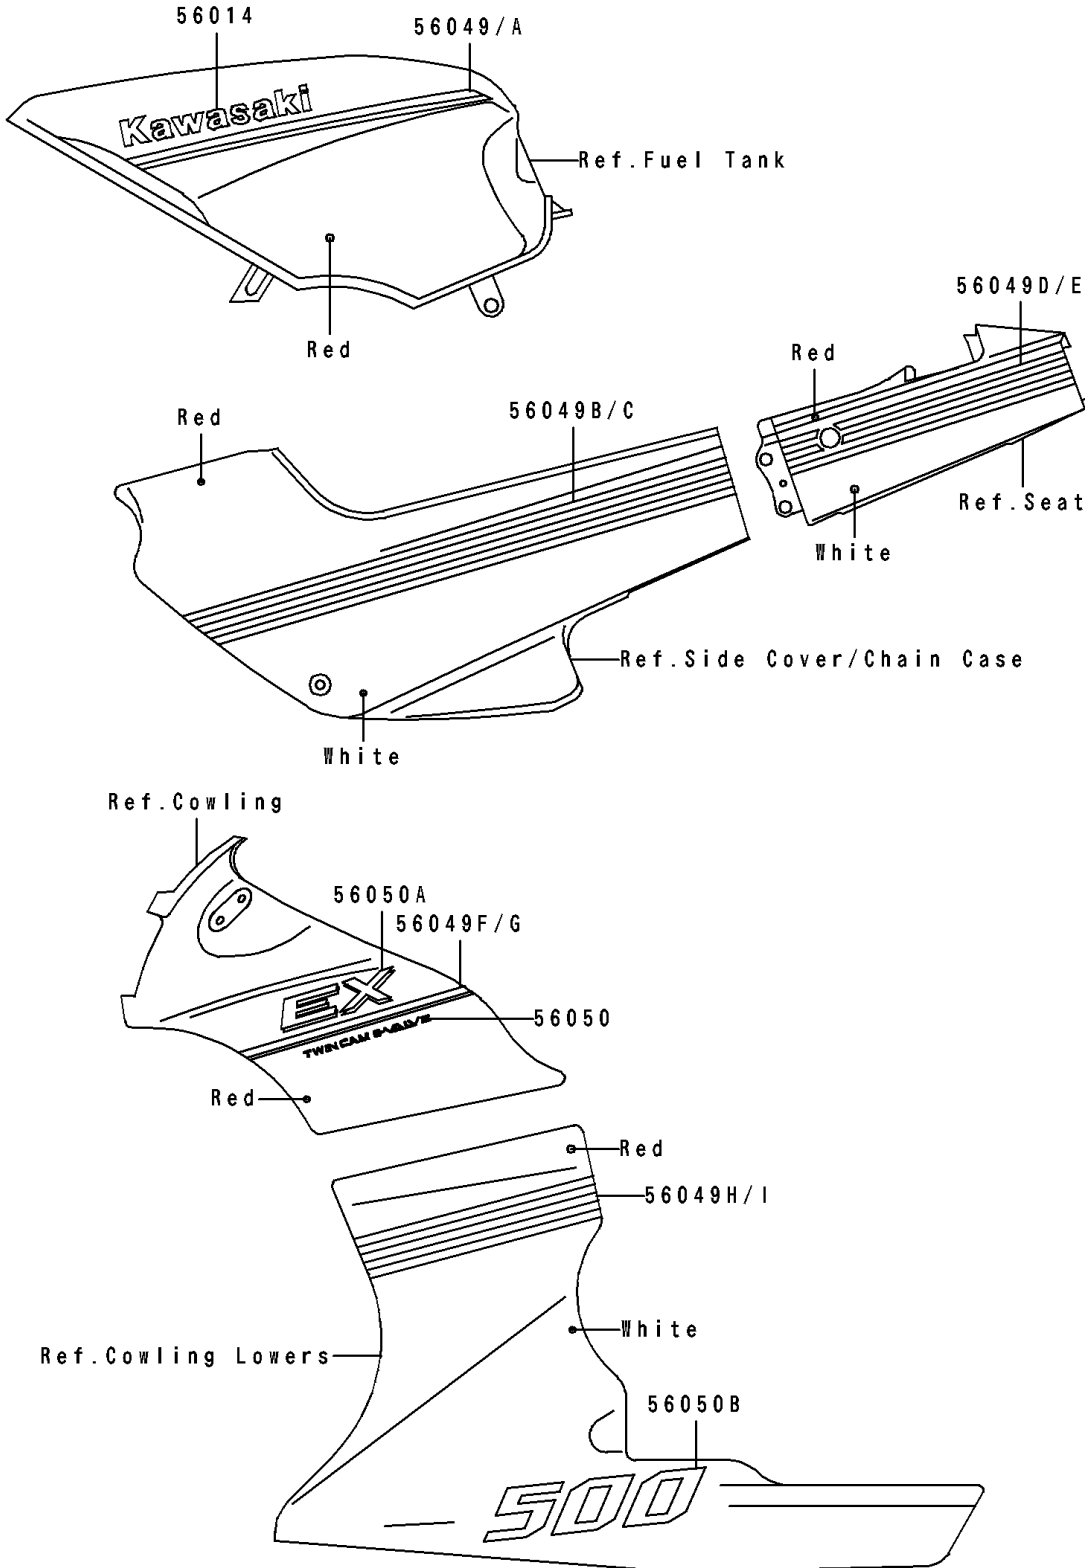

1991 EX500 PARTS DIAGRAM

Decals(EX500-A5)(Red/White)

F 2861B

1991 EX500 PARTS LIST

Decals(EX500-A5)(Red/White)

ITEM NAME	PART NUMBER	QUANTITY
EMBLEM,FUEL TANK,KAWASAKI (Ref # 56014)	56014-1248	2
PATTERN,FUEL TANK,LH (Ref # 56049)	56049-1463	1
PATTERN,FUEL TANK,RH (Ref # 56049A)	56049-1464	1
PATTERN,SIDE COVER,LH (Ref # 56049B)	56049-1465	1
PATTERN,SIDE COVER,RH (Ref # 56049C)	56049-1466	1
PATTERN,SEAT COVER,LH (Ref # 56049D)	56049-1467	1
PATTERN,SEAT COVER,RH (Ref # 56049E)	56049-1468	1
PATTERN,UPP COWLING,RH (Ref # 56049F)	56049-1469	1
PATTERN,UPP COWLING,LH (Ref # 56049G)	56049-1470	1
PATTERN,LWR COWLING,LH (Ref # 56049H)	56049-1471	1
PATTERN,LWR COWLING,RH (Ref # 56049I)	56049-1472	1
MARK,TWIN CAM 8-VALVE (Ref # 56050)	56050-1481	2
MARK,EX (Ref # 56050A)	56050-1581	2
MARK,500 (Ref # 56050B)	56050-1582	2