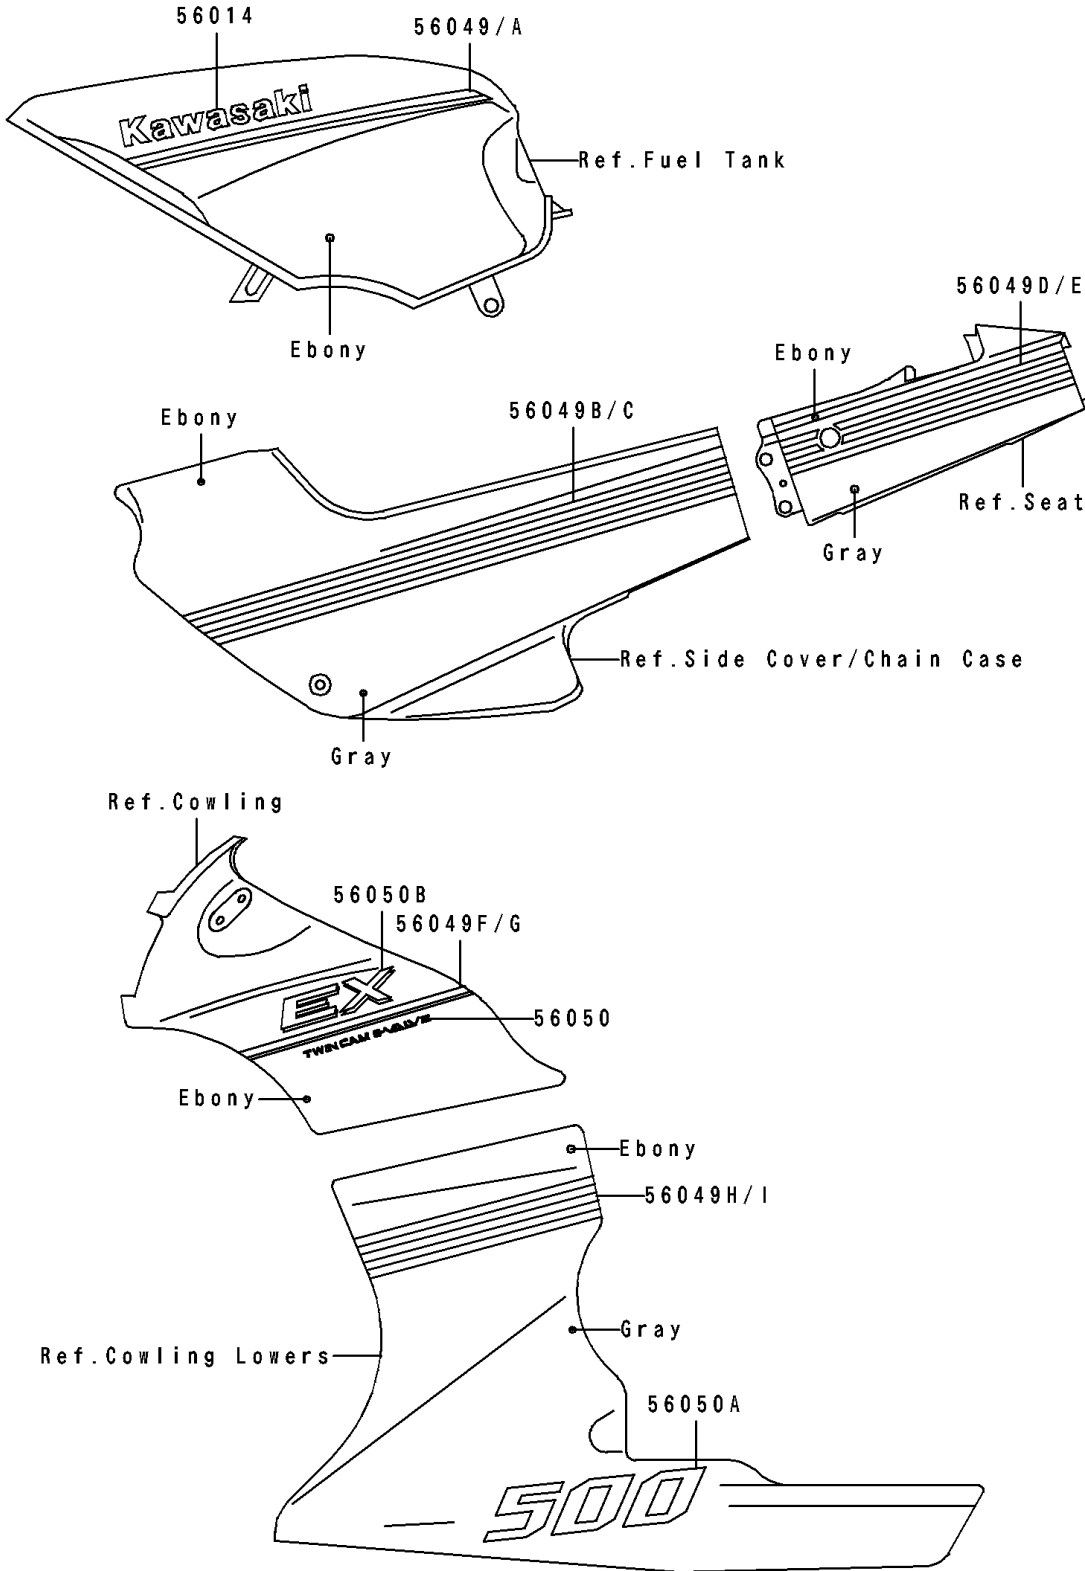

1991 EX500 PARTS DIAGRAM

Decals(EX500-A5)(Ebony/Gray)

F2861C

1991 EX500 PARTS LIST

Decals(EX500-A5)(Ebony/Gray)

ITEM NAME	PART NUMBER	QUANTITY
EMBLEM,FUEL TANK,KAWASAKI (Ref # 56014)	56014-1215	2
PATTERN,FUEL TANK,LH (Ref # 56049)	56049-1764	1
PATTERN,FUEL TANK,RH (Ref # 56049A)	56049-1765	1
PATTERN,SIDE COVER,LH (Ref # 56049B)	56049-1766	1
PATTERN,SIDE COVER,RH (Ref # 56049C)	56049-1767	1
PATTERN,SEAT COVER,LH (Ref # 56049D)	56049-1768	1
PATTERN,SEAT COVER,RH (Ref # 56049E)	56049-1769	1
PATTERN,UPP COWLING,RH (Ref # 56049F)	56049-1770	1
PATTERN,UPP COWLING,LH (Ref # 56049G)	56049-1771	1
PATTERN,LWR COWLING,LH (Ref # 56049H)	56049-1772	1
PATTERN,LWR COWLING,RH (Ref # 56049I)	56049-1773	1
MARK,TWIN CAM 8-VALVE (Ref # 56050)	56050-1381	2
MARK,500 (Ref # 56050A)	56050-1382	2
MARK,EX (Ref # 56050B)	56050-1583	2