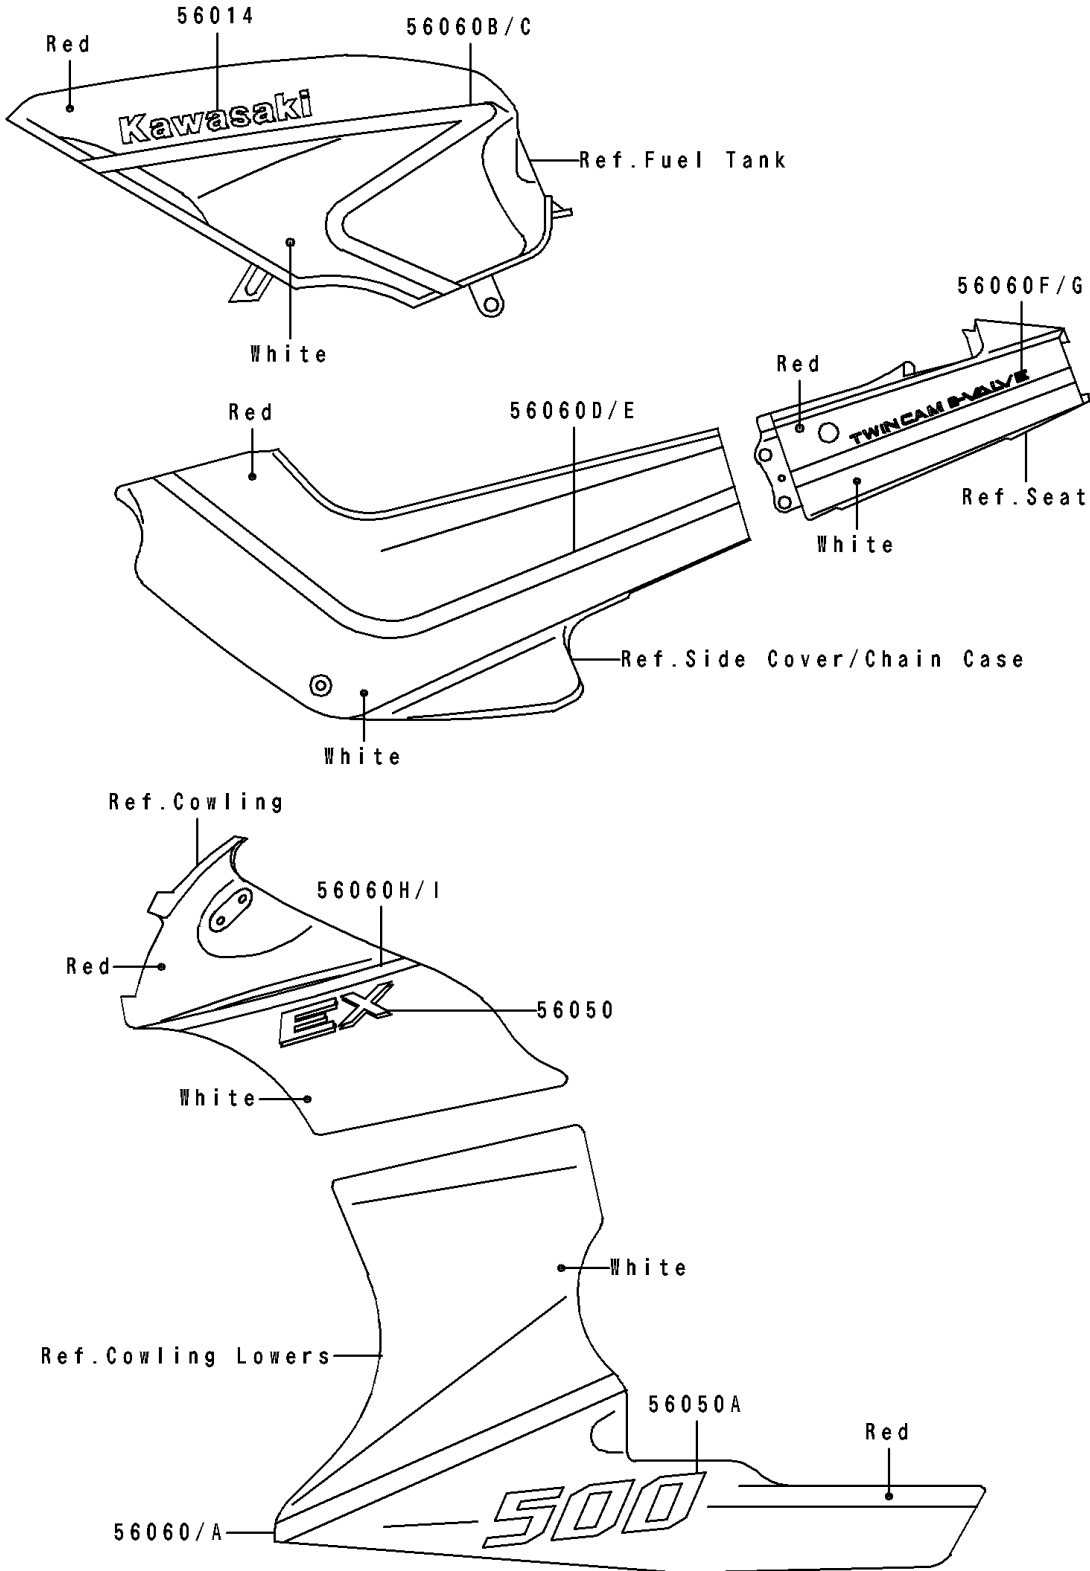

1992 EX500 PARTS DIAGRAM

Decals(EX500-A6)(Red/White)

F 2861D

1992 EX500 PARTS LIST

Decals(EX500-A6)(Red/White)

ITEM NAME	PART NUMBER	QUANTITY
EMBLEM,FUEL TANK,KAWASAKI (Ref # 56014)	56014-1271	2
MARK,EX (Ref # 56050)	56050-1770	2
MARK,500 (Ref # 56050A)	56050-1771	2
PATTERN,LWR COWLING,LH (Ref # 56060)	56060-1087	1
PATTERN,LWR COWLING,RH (Ref # 56060A)	56060-1088	1
PATTERN,FUEL TANK,LH (Ref # 56060B)	56060-1089	1
PATTERN,FUEL TANK,RH (Ref # 56060C)	56060-1090	1
PATTERN,SIDE COVER,LH (Ref # 56060D)	56060-1091	1
PATTERN,SIDE COVER,RH (Ref # 56060E)	56060-1092	1
PATTERN,SEAT COVER,LH (Ref # 56060F)	56060-1093	1
PATTERN,SEAT COVER,RH (Ref # 56060G)	56060-1094	1
PATTERN,UPP COWLING,LH (Ref # 56060H)	56060-1095	1
PATTERN,UPP COWLING,RH (Ref # 56060I)	56060-1096	1