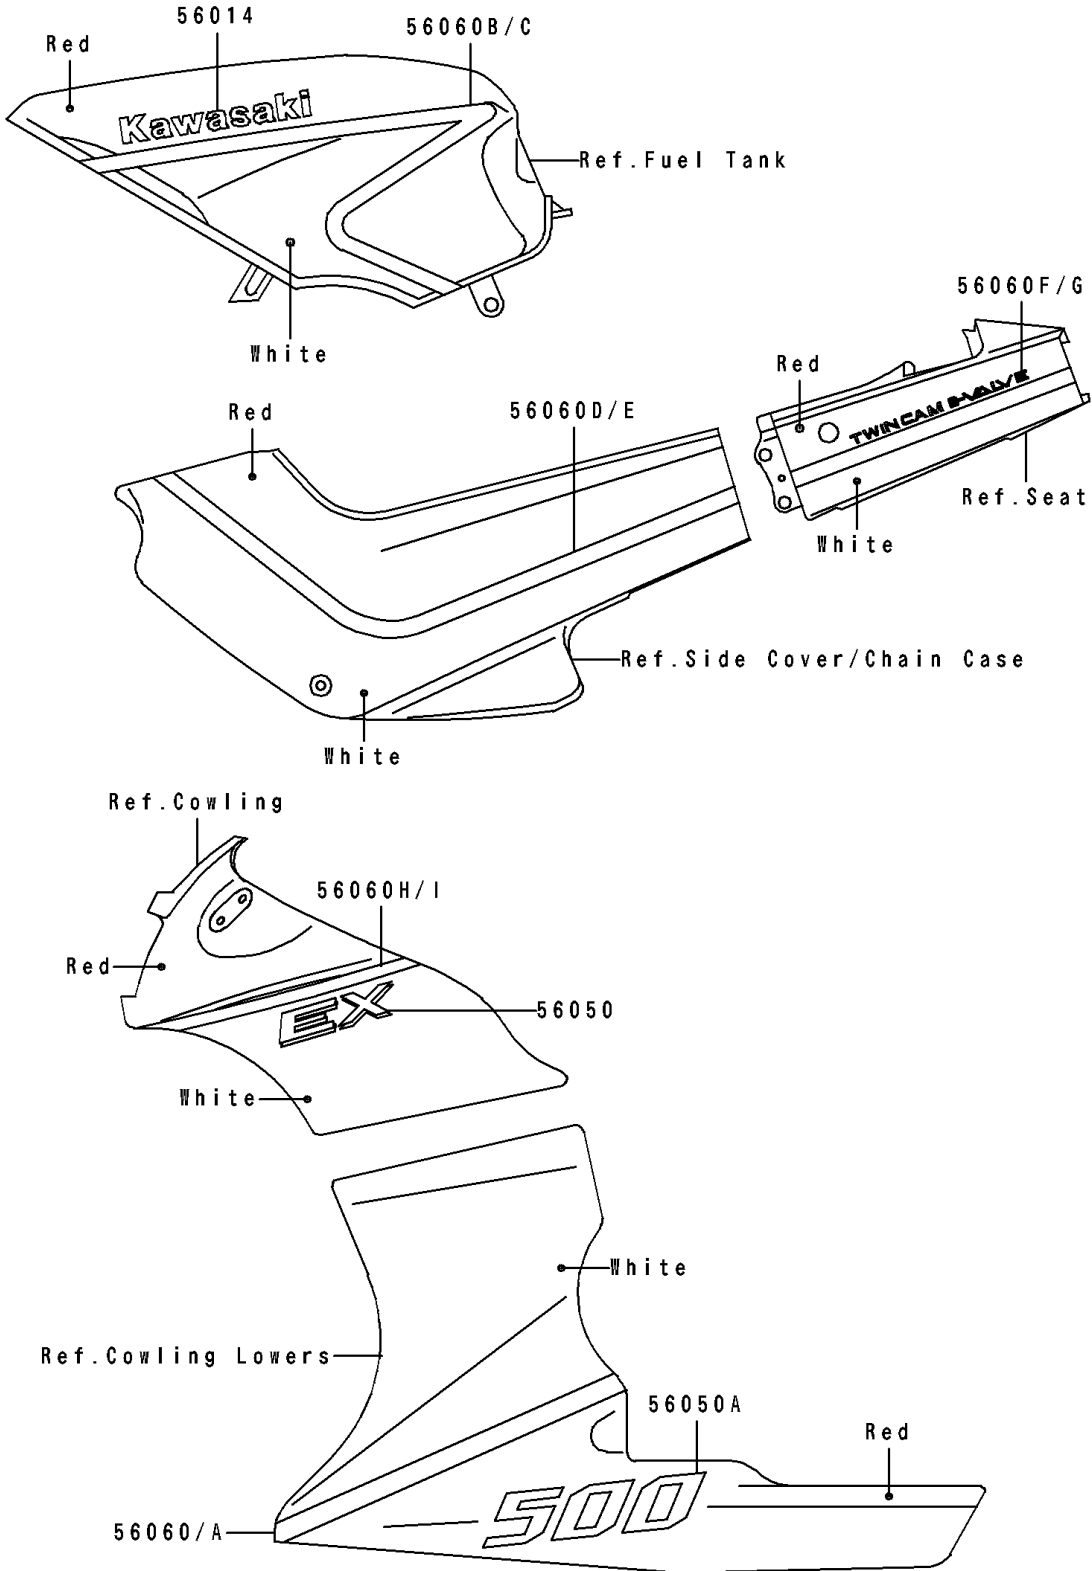

1992 EX500 PARTS DIAGRAM

Decals(EX500-A6)(Red/White)

F 2861D

1992 EX500 PARTS LIST

Decals(EX500-A6)(Red/White)

ITEM NAME	PART NUMBER	QUANTITY
EMBLEM,FUEL TANK,KAWASAKI (Ref # 56014)	56014-1271	2
MARK,EX (Ref # 56050)	56050-1770	2
MARK,500 (Ref # 56050A)	56050-1771	2
PATTERN,LWR COWLING,LH (Ref # 56060)	56060-1087	1
PATTERN,LWR COWLING,RH (Ref # 56060A)	56060-1088	1
PATTERN,FUEL TANK,LH (Ref # 56060B)	56060-1089	1
PATTERN,FUEL TANK,RH (Ref # 56060C)	56060-1090	1
PATTERN,SIDE COVER,LH (Ref # 56060D)	56060-1091	1
PATTERN,SIDE COVER,RH (Ref # 56060E)	56060-1092	1
PATTERN,SEAT COVER,LH (Ref # 56060F)	56060-1093	1
PATTERN,SEAT COVER,RH (Ref # 56060G)	56060-1094	1
PATTERN,UPP COWLING,LH (Ref # 56060H)	56060-1095	1
PATTERN,UPP COWLING,RH (Ref # 56060I)	56060-1096	1