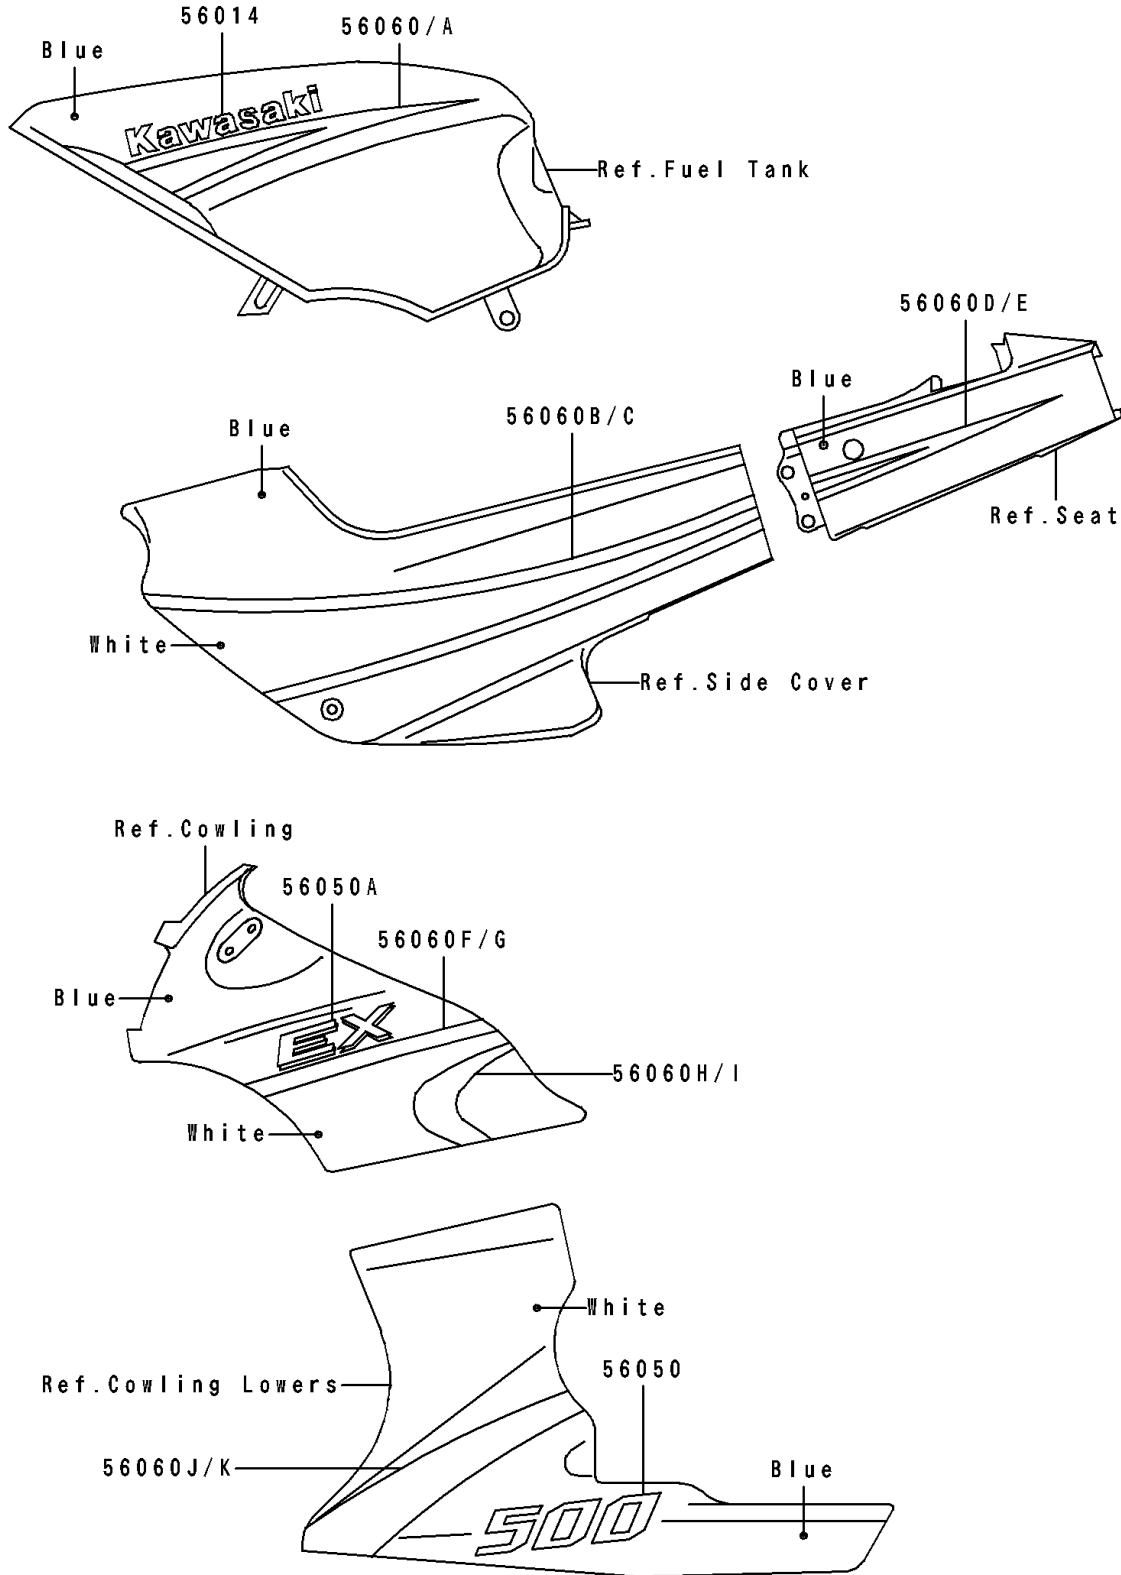

1993 EX500 PARTS DIAGRAM

Decals(EX500-A7)(Blue/White)

F 2861 F

1993 EX500 PARTS LIST

Decals(EX500-A7)(Blue/White)

ITEM NAME	PART NUMBER	QUANTITY
EMBLEM,FUEL TANK,KAWASAKI (Ref # 56014)	56014-1233	2
MARK,500 (Ref # 56050)	56050-1769	2
MARK,EX (Ref # 56050A)	56050-1866	2
PATTERN,FUEL TANK,LH (Ref # 56060)	56060-1331	1
PATTERN,FUEL TANK,RH (Ref # 56060A)	56060-1332	1
PATTERN,SIDE COVER,LH (Ref # 56060B)	56060-1333	1
PATTERN,SIDE COVER,RH (Ref # 56060C)	56060-1334	1
PATTERN,SEAT COVER,LH (Ref # 56060D)	56060-1335	1
PATTERN,SEAT COVER,RH (Ref # 56060E)	56060-1336	1
PATTERN,UPP COWLING,UPP,LH (Ref # 56060F)	56060-1337	1
PATTERN,UPP COWLING,UPP,RH (Ref # 56060G)	56060-1338	1
PATTERN,UPP COWLING,LWR,LH (Ref # 56060H)	56060-1339	1
PATTERN,UPP COWLING,LWR,RH (Ref # 56060I)	56060-1340	1
PATTERN,LWR COWLING,LH (Ref # 56060J)	56060-1341	1
PATTERN,LWR COWLING,RH (Ref # 56060K)	56060-1342	1