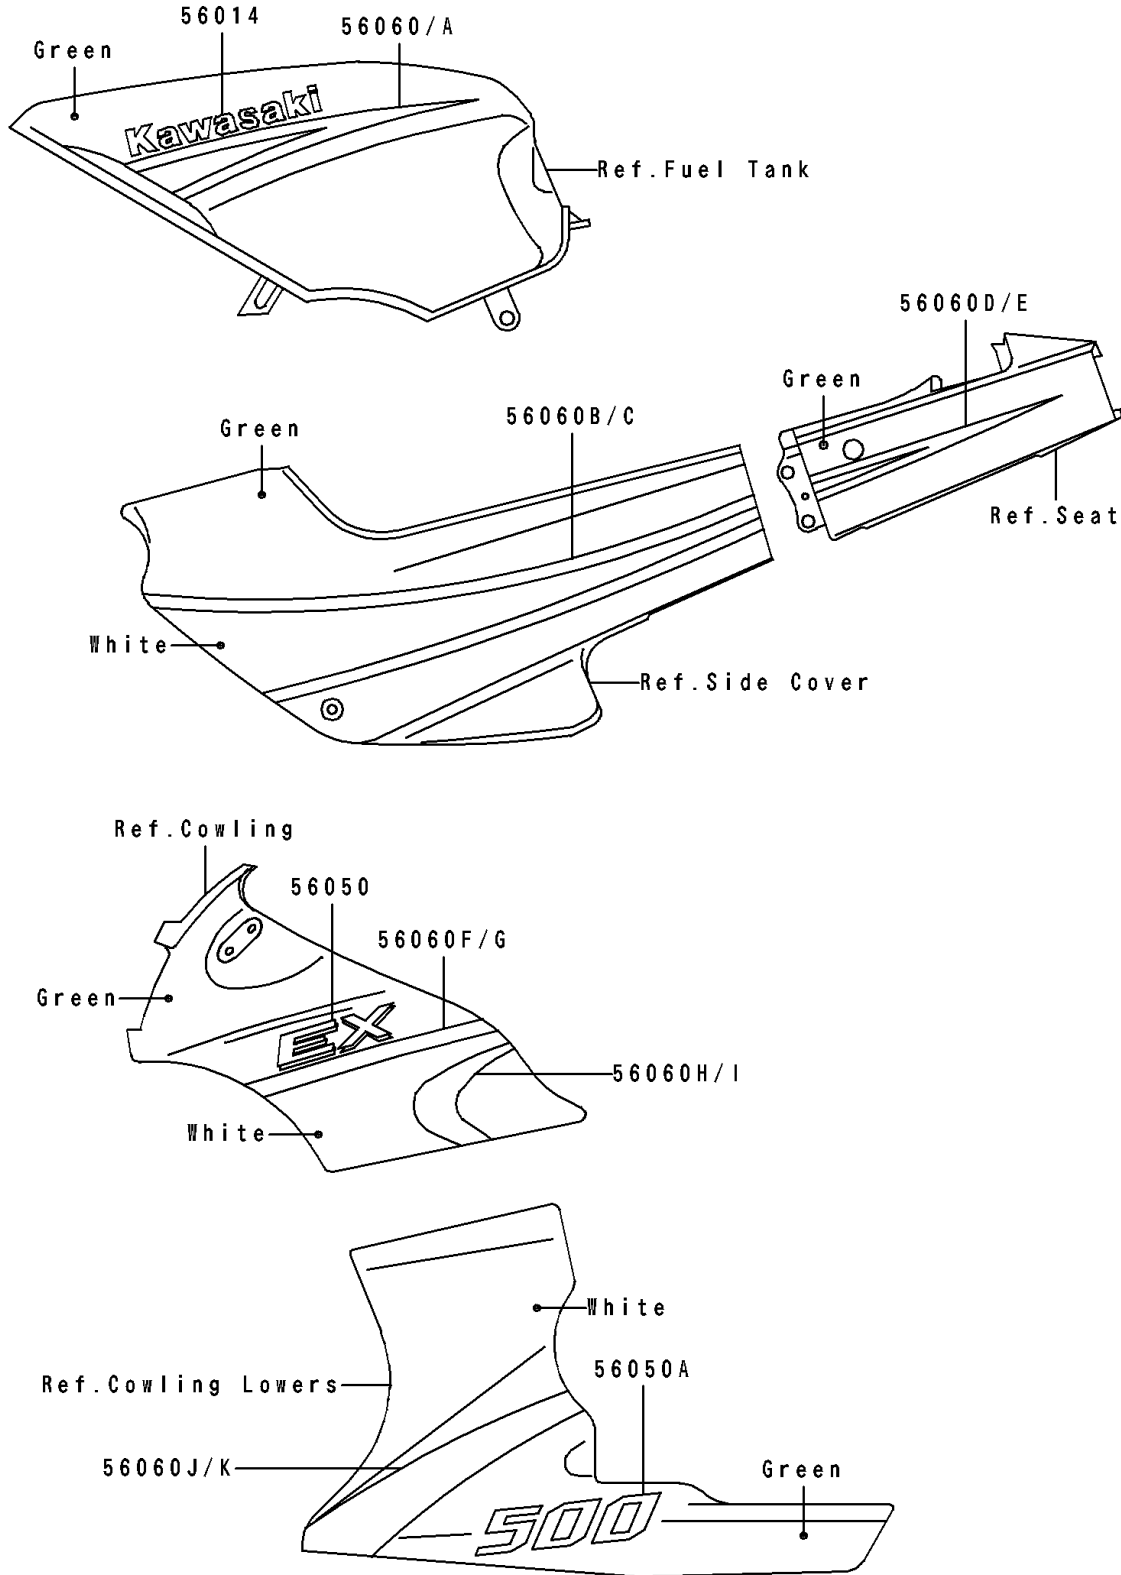

# 1993 EX500 PARTS DIAGRAM

Decals(EX500-A7)(Green/White)

F 28616

# 1993 EX500 PARTS LIST

Decals(EX500-A7)(Green/White)

ITEM NAME	PART NUMBER	QUANTITY
EMBLEM,FUEL TANK,KAWASAKI (Ref # 56014)	56014-1280	2
MARK,EX (Ref # 56050)	56050-1867	2
MARK,500 (Ref # 56050A)	56050-1868	2
PATTERN,FUEL TANK,LH (Ref # 56060)	56060-1343	1
PATTERN,FUEL TANK,RH (Ref # 56060A)	56060-1344	1
PATTERN,SIDE COVER,LH (Ref # 56060B)	56060-1345	1
PATTERN,SIDE COVER,RH (Ref # 56060C)	56060-1346	1
PATTERN,SEAT COVER,LH (Ref # 56060D)	56060-1347	1
PATTERN,SEAT COVER,RH (Ref # 56060E)	56060-1348	1
PATTERN,UPP COWLING,UPP,LH (Ref # 56060F)	56060-1349	1
PATTERN,UPP COWLING,UPP,RH (Ref # 56060G)	56060-1350	1
PATTERN,UPP COWLING,LWR,LH (Ref # 56060H)	56060-1351	1
PATTERN,UPP COWLING,LWR,RH (Ref # 56060I)	56060-1352	1
PATTERN,LWR COWLING,LH (Ref # 56060J)	56060-1353	1
PATTERN,LWR COWLING,RH (Ref # 56060K)	56060-1354	1