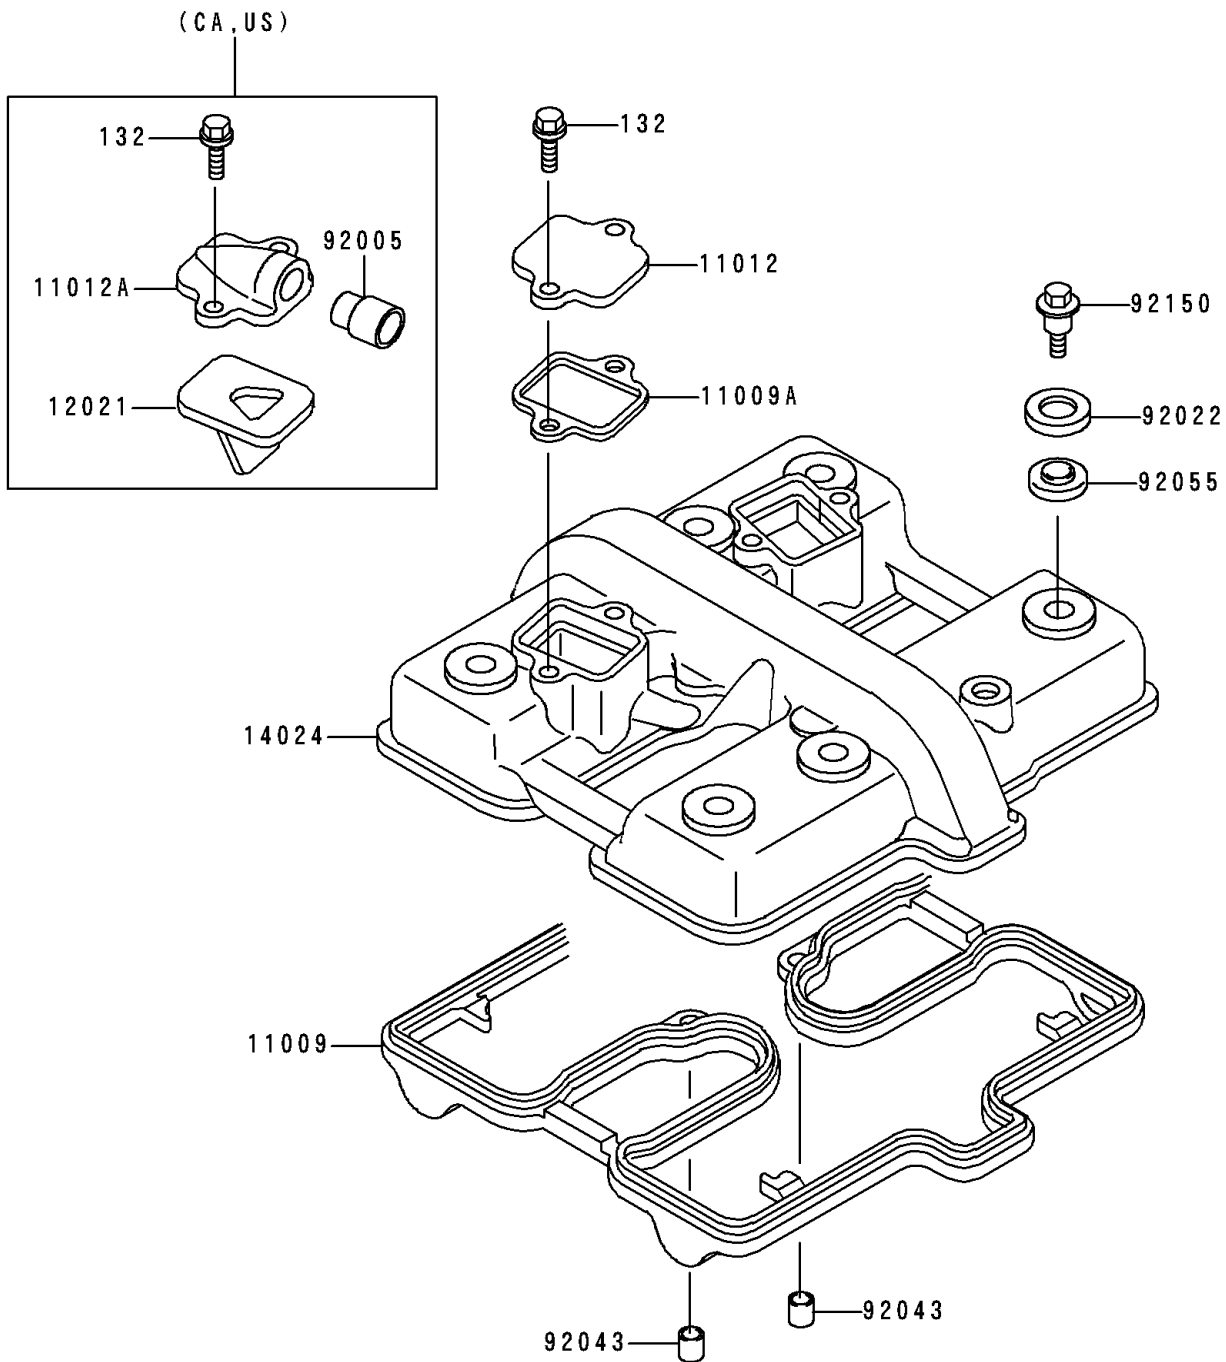

1994 Ninja® 500 PARTS DIAGRAM

Cylinder Head Cover

E1112

1994 Ninja® 500 PARTS LIST

Cylinder Head Cover

ITEM NAME	PART NUMBER	QUANTITY
BOLT-FLANGED-SMALL (Ref # 132)	132J0616	4
GASKET,CYLINDER HEAD COVER (Ref # 11009)	11009-1483	1
COVER,CYLINDER HEAD (Ref # 14024)	14024-1397	1
WASHER,HEAD COVER BOLT (Ref # 92022)	92022-1487	6
PIN,DOWEL,8X10 (Ref # 92043)	92043-1302	2
RING-O,HEAD COVER BOLT (Ref # 92055)	92055-1225	6
BOLT,HEAD COVER (Ref # 92150)	92150-1447	6
GASKET,REED VALVE (Ref # 11009A)	11009-1879	2
CAP,CYLINDER HEAD COVER (Ref # 11012)	11012-1212	2
CAP,REED VALVE (Ref # 11012A)	11012-1310	2
VALVE-ASSY-REED (Ref # 12021)	12021-1026	2
FITTING,REED VALVE (Ref # 92005)	92005-1006	2