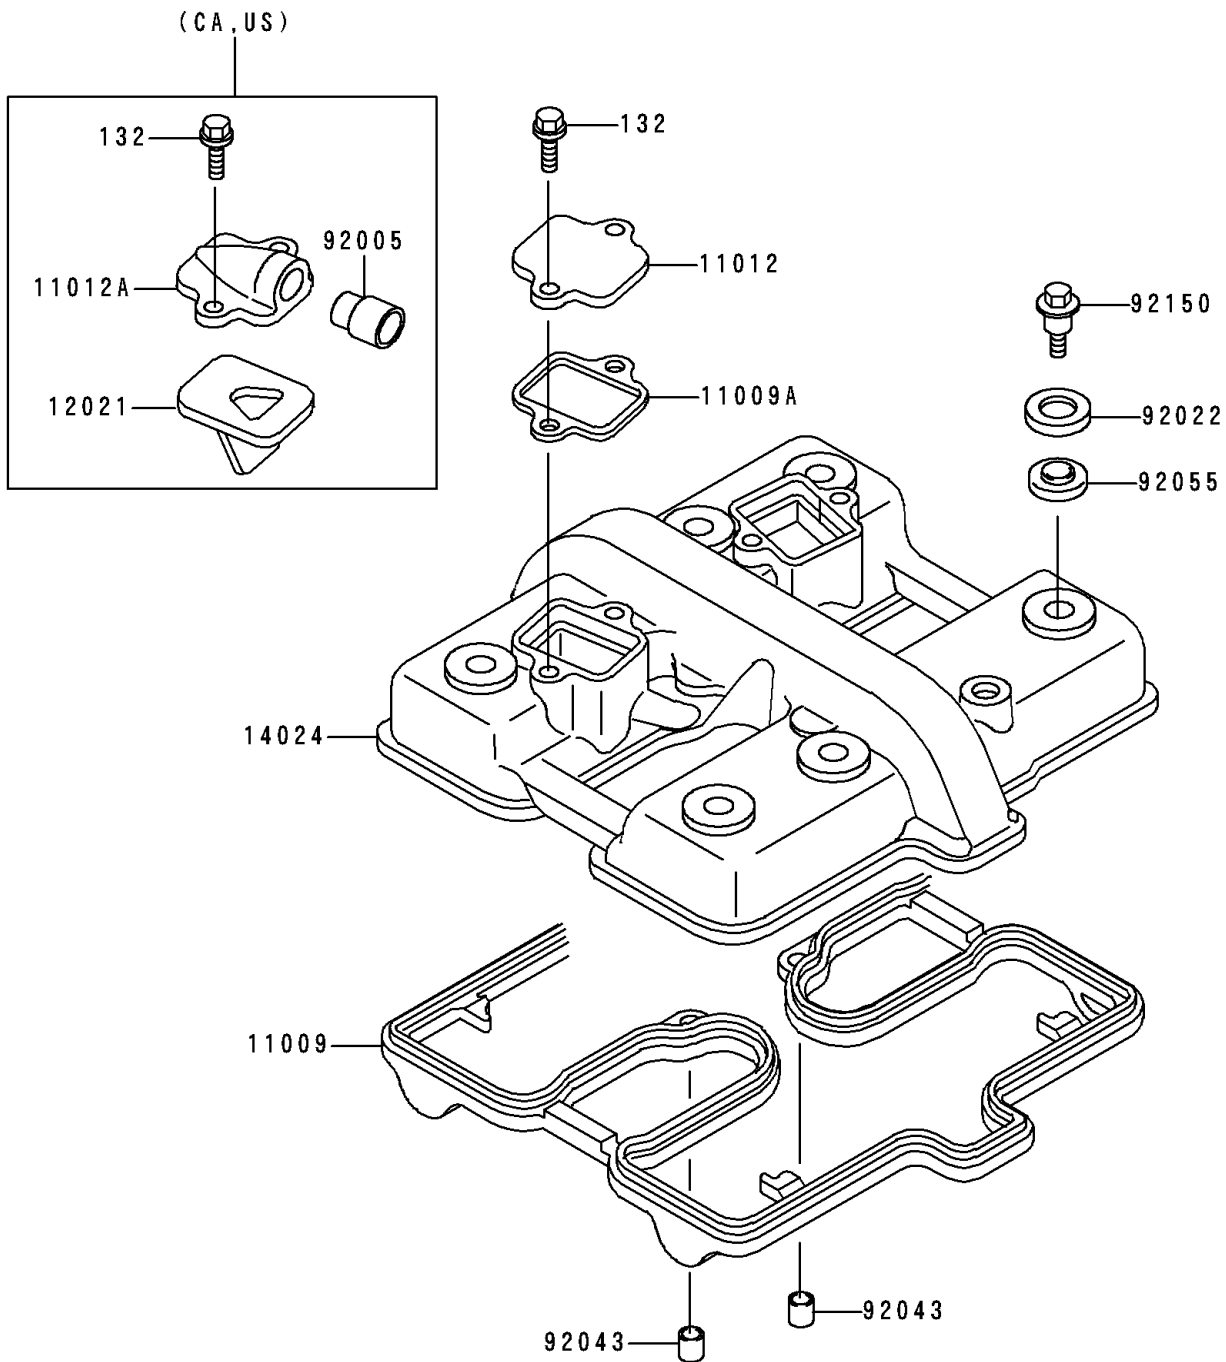

1995 Ninja® 500 PARTS DIAGRAM

Cylinder Head Cover

E1112

1995 Ninja® 500 PARTS LIST

Cylinder Head Cover

ITEM NAME	PART NUMBER	QUANTITY
BOLT-FLANGED-SMALL (Ref # 132)	132J0616	4
GASKET,CYLINDER HEAD COVER (Ref # 11009)	11009-1483	1
COVER,CYLINDER HEAD (Ref # 14024)	14024-1397	1
WASHER,HEAD COVER BOLT (Ref # 92022)	92022-1487	6
PIN,DOWEL,8X10 (Ref # 92043)	92043-1302	2
RING-O,HEAD COVER BOLT (Ref # 92055)	92055-1225	6
BOLT,HEAD COVER (Ref # 92150)	92150-1447	6
GASKET,REED VALVE (Ref # 11009A)	11009-1879	2
CAP,CYLINDER HEAD COVER (Ref # 11012)	11012-1212	2
CAP,REED VALVE (Ref # 11012A)	11012-1310	2
VALVE-ASSY-REED (Ref # 12021)	12021-1026	2
FITTING,REED VALVE (Ref # 92005)	92005-1006	2