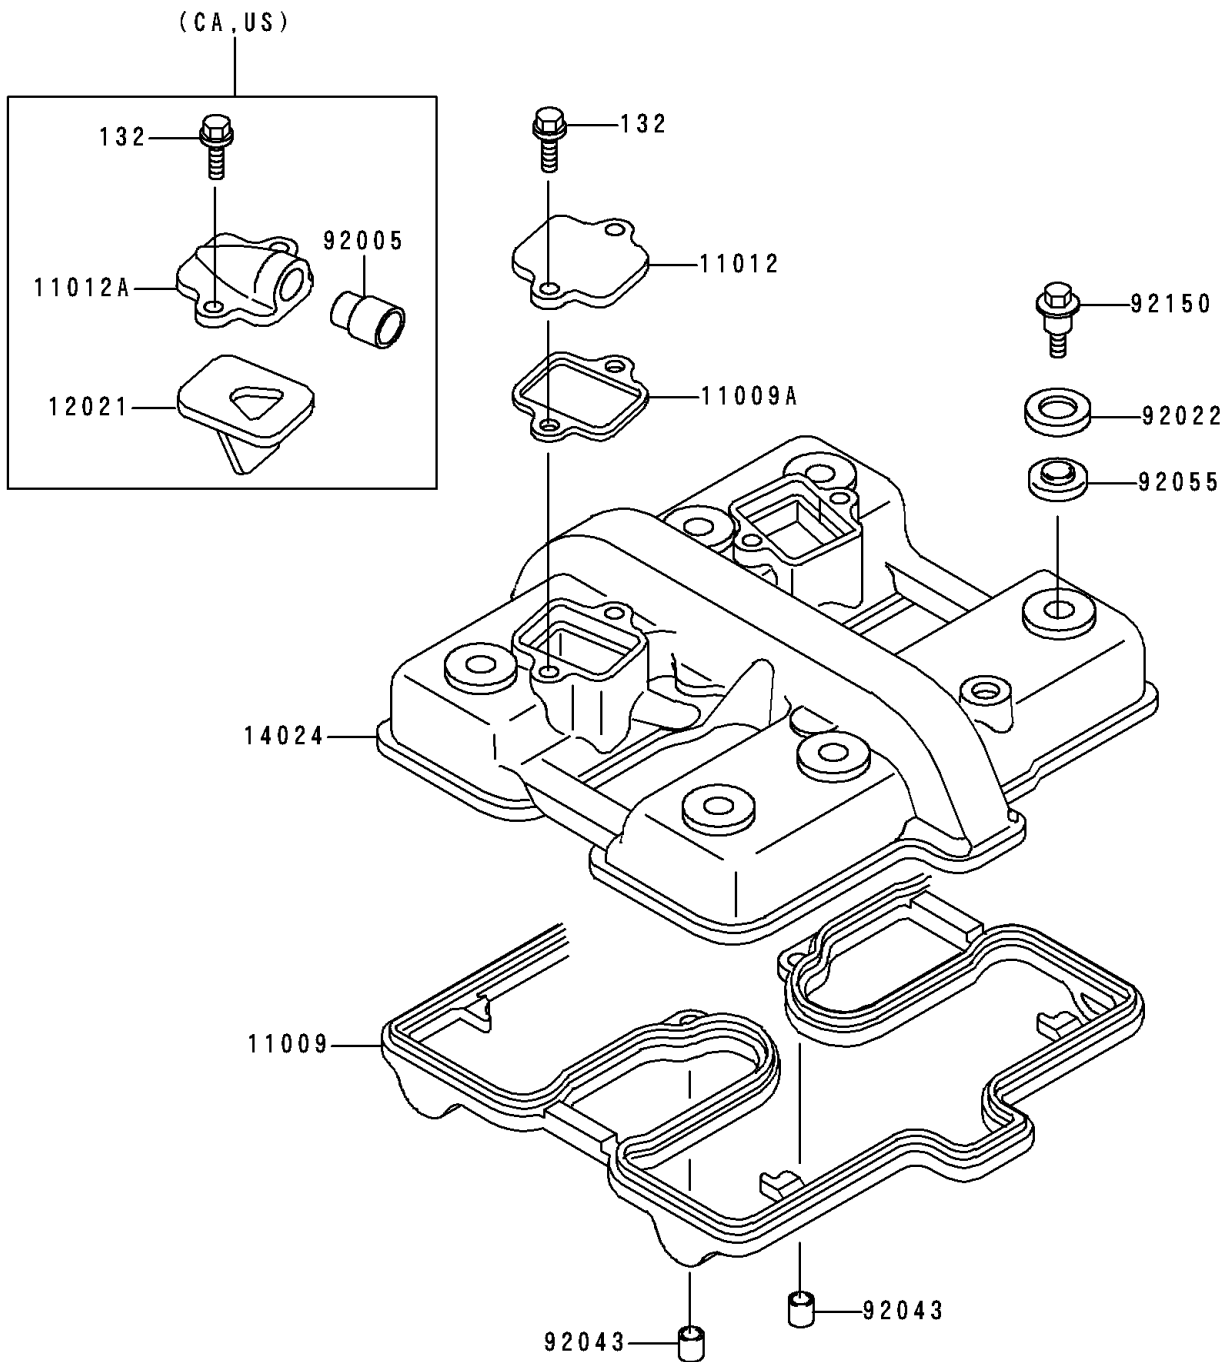

# 1995 Ninja<sup>®</sup> 500 PARTS DIAGRAM

Cylinder Head Cover

E1112

# 1995 Ninja® 500 PARTS LIST

## Cylinder Head Cover

ITEM NAME	PART NUMBER	QUANTITY
BOLT-FLANGED-SMALL (Ref # 132)	132J0616	4
GASKET,CYLINDER HEAD COVER (Ref # 11009)	11009-1483	1
COVER,CYLINDER HEAD (Ref # 14024)	14024-1397	1
WASHER,HEAD COVER BOLT (Ref # 92022)	92022-1487	6
PIN,DOWEL,8X10 (Ref # 92043)	92043-1302	2
RING-O,HEAD COVER BOLT (Ref # 92055)	92055-1225	6
BOLT,HEAD COVER (Ref # 92150)	92150-1447	6
GASKET,REED VALVE (Ref # 11009A)	11009-1879	2
CAP,CYLINDER HEAD COVER (Ref # 11012)	11012-1212	2
CAP,REED VALVE (Ref # 11012A)	11012-1310	2
VALVE-ASSY-REED (Ref # 12021)	12021-1026	2
FITTING,REED VALVE (Ref # 92005)	92005-1006	2