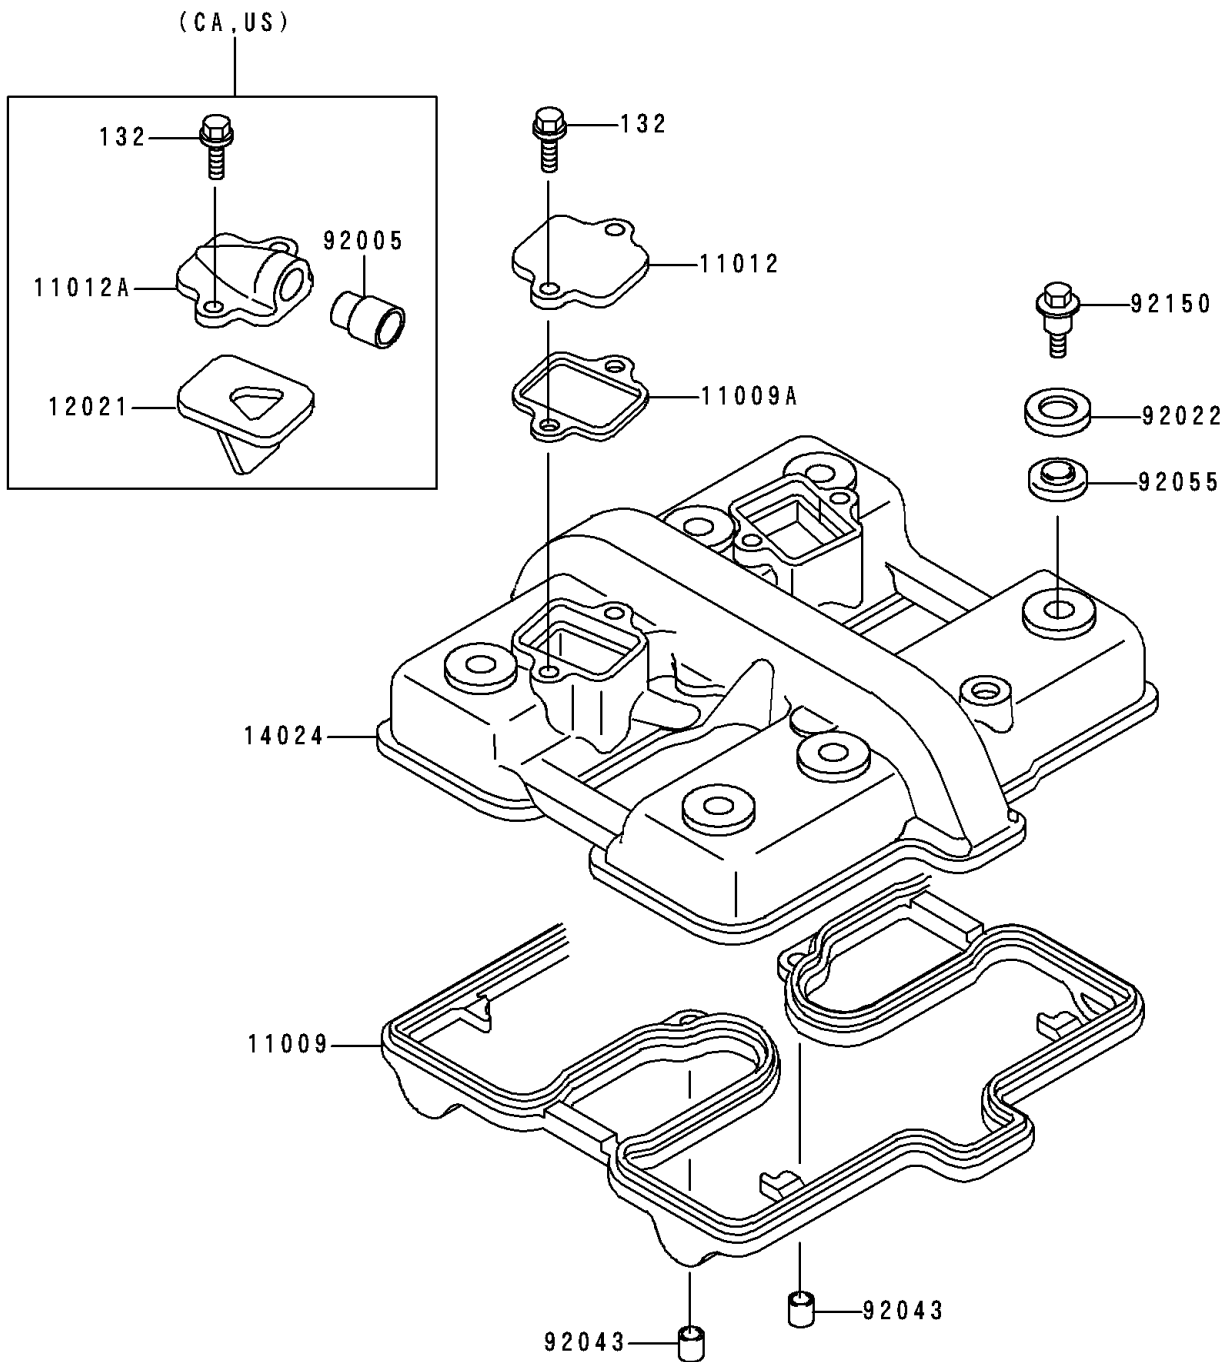

1996 Ninja® 500 PARTS DIAGRAM

Cylinder Head Cover

E1112

1996 Ninja® 500 PARTS LIST

Cylinder Head Cover

ITEM NAME	PART NUMBER	QUANTITY
BOLT-FLANGED-SMALL (Ref # 132)	132J0616	4
GASKET,CYLINDER HEAD COVER (Ref # 11009)	11009-1483	1
COVER,CYLINDER HEAD (Ref # 14024)	14024-1397	1
WASHER,HEAD COVER BOLT (Ref # 92022)	92022-1487	6
PIN,DOWEL,8X10 (Ref # 92043)	92043-1302	2
RING-O,HEAD COVER BOLT (Ref # 92055)	92055-1225	6
BOLT,HEAD COVER (Ref # 92150)	92150-1447	6
GASKET,REED VALVE (Ref # 11009A)	11009-1879	2
CAP,CYLINDER HEAD COVER (Ref # 11012)	11012-1212	2
CAP,REED VALVE (Ref # 11012A)	11012-1310	2
VALVE-ASSY-REED (Ref # 12021)	12021-1026	2
FITTING,REED VALVE (Ref # 92005)	92005-1006	2