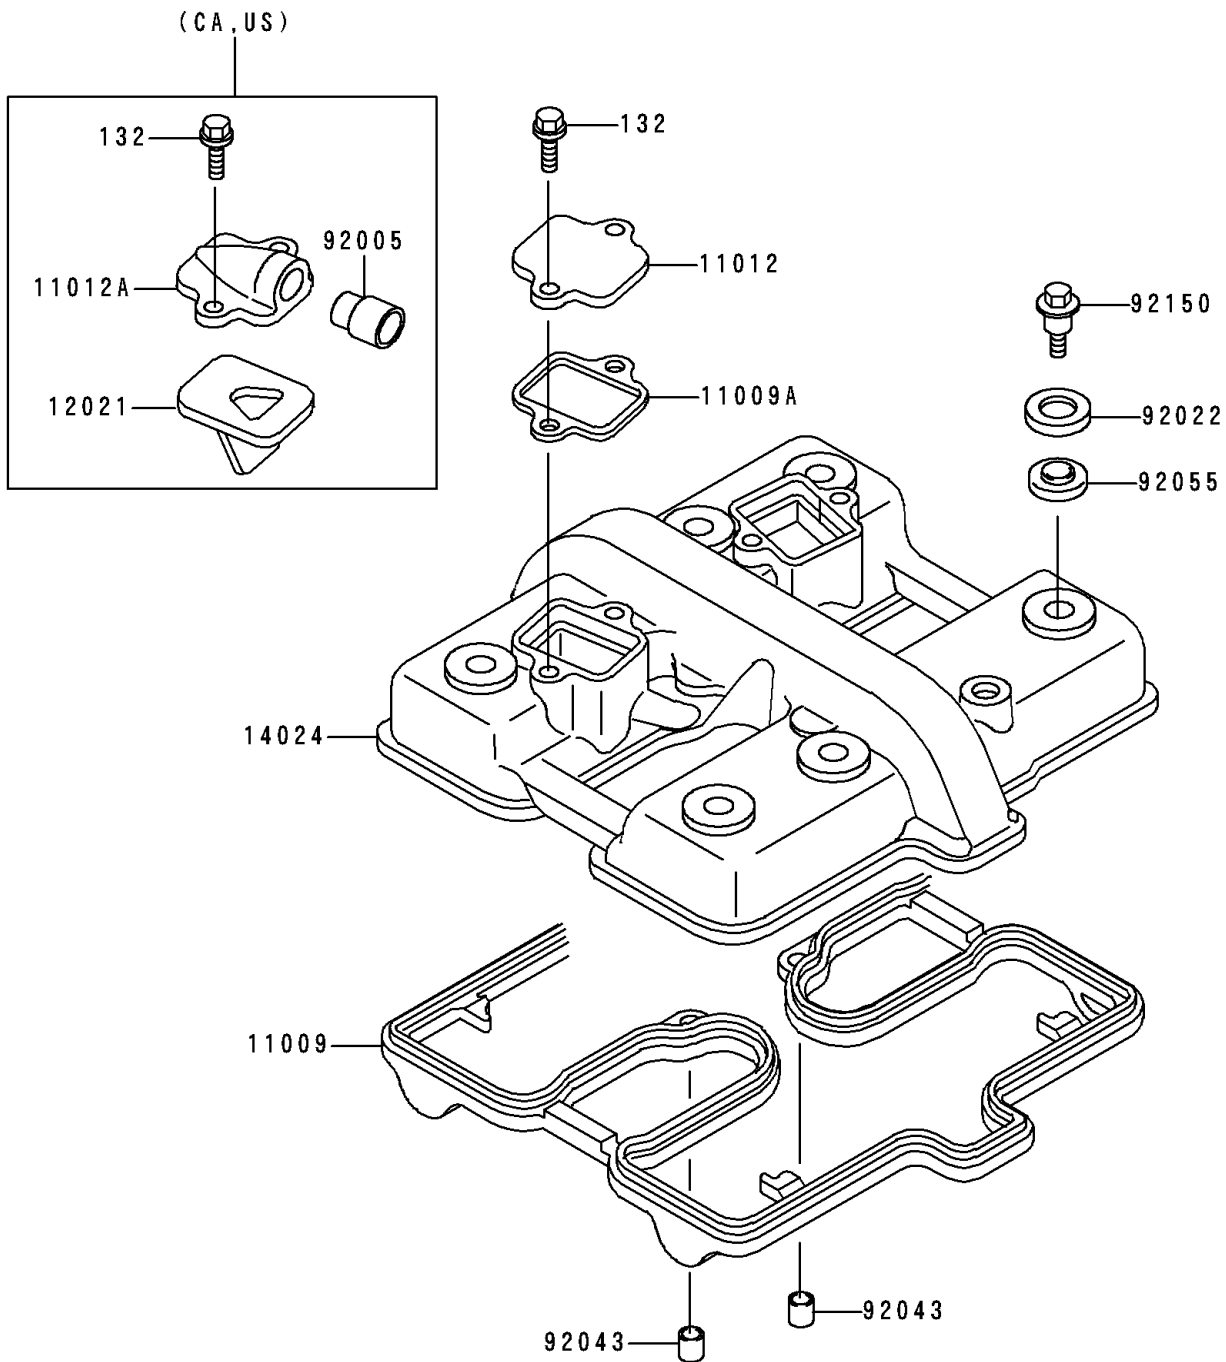

# 1997 Ninja® 500R PARTS DIAGRAM

Cylinder Head Cover

E1112

# 1997 Ninja<sup>®</sup> 500R PARTS LIST

## Cylinder Head Cover

ITEM NAME	PART NUMBER	QUANTITY
BOLT-FLANGED-SMALL (Ref # 132)	132J0616	4
GASKET,CYLINDER HEAD COVER (Ref # 11009)	11009-1483	1
CAP,REED VALVE (Ref # 11012A)	11012-1310	2
VALVE-ASSY-REED (Ref # 12021)	12021-1026	2
COVER,CYLINDER HEAD (Ref # 14024)	14024-1397	1
FITTING,REED VALVE (Ref # 92005)	92005-1006	2
WASHER,HEAD COVER BOLT (Ref # 92022)	92022-1487	6
PIN,DOWEL,8X10 (Ref # 92043)	92043-1302	2
RING-O,HEAD COVER BOLT (Ref # 92055)	92055-1225	6
BOLT,HEAD COVER (Ref # 92150)	92150-1447	6