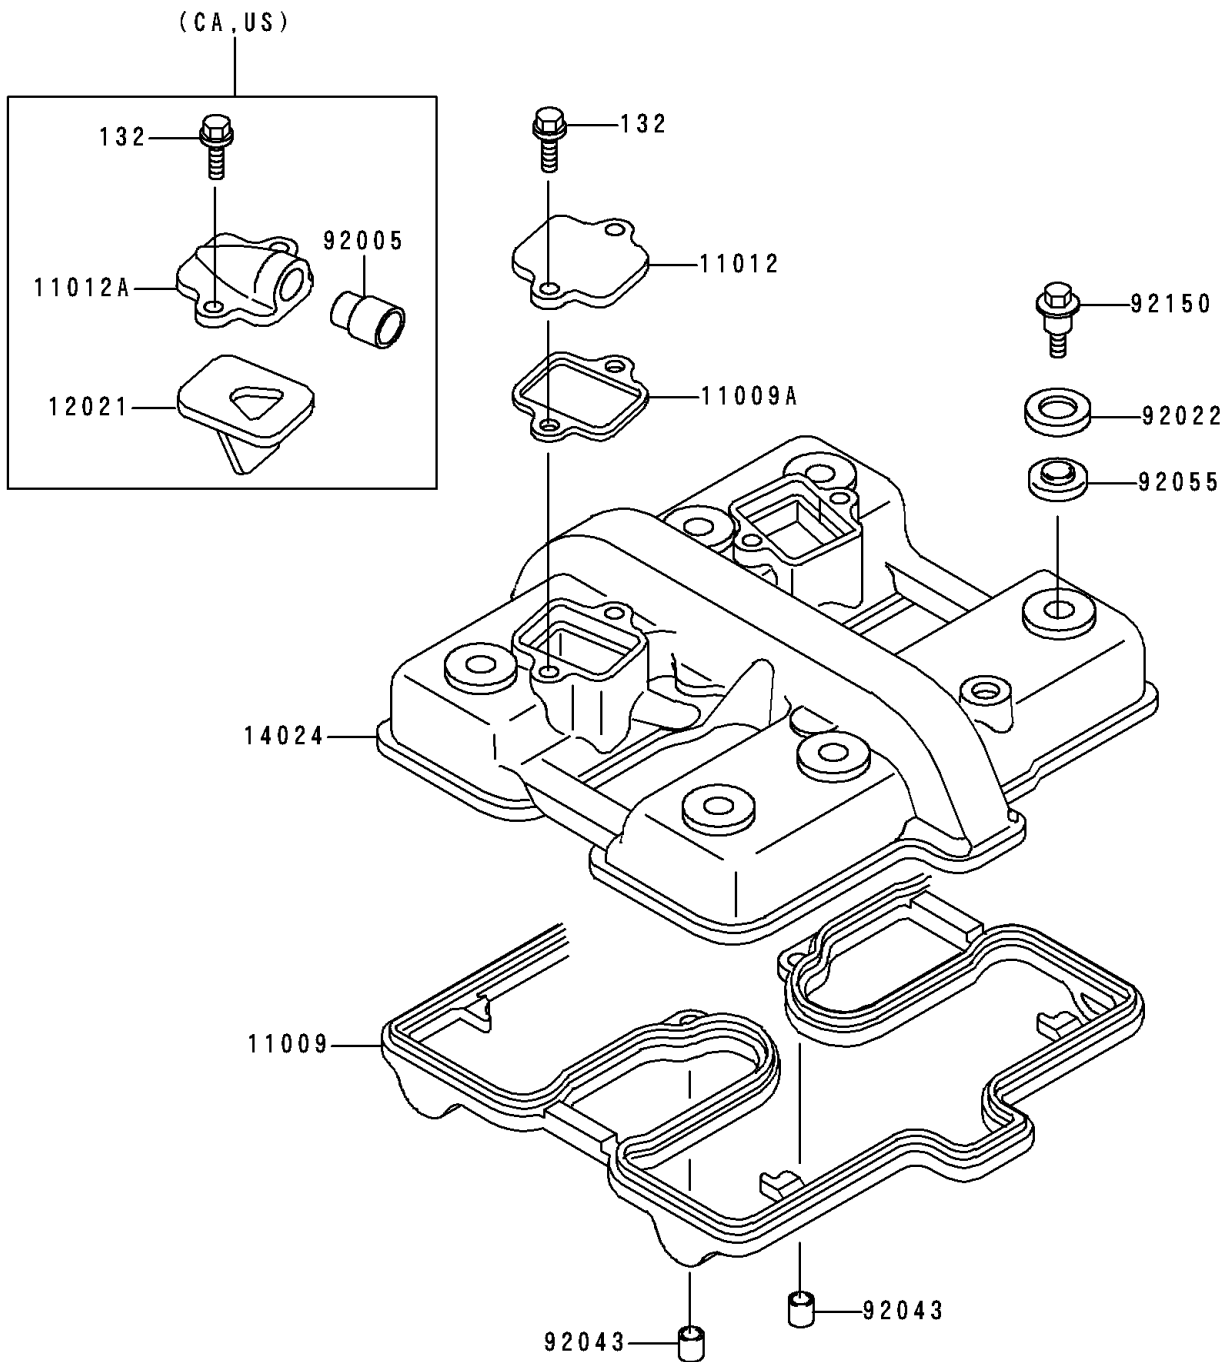

# 1997 Ninja® 500R PARTS DIAGRAM

Cylinder Head Cover

E1112

# 1997 Ninja® 500R PARTS LIST

## Cylinder Head Cover

ITEM NAME	PART NUMBER	QUANTITY
BOLT-FLANGED-SMALL (Ref # 132)	132J0616	4
GASKET,CYLINDER HEAD COVER (Ref # 11009)	11009-1483	1
CAP,REED VALVE (Ref # 11012A)	11012-1310	2
VALVE-ASSY-REED (Ref # 12021)	12021-1026	2
COVER,CYLINDER HEAD (Ref # 14024)	14024-1397	1
FITTING,REED VALVE (Ref # 92005)	92005-1006	2
WASHER,HEAD COVER BOLT (Ref # 92022)	92022-1487	6
PIN,DOWEL,8X10 (Ref # 92043)	92043-1302	2
RING-O,HEAD COVER BOLT (Ref # 92055)	92055-1225	6
BOLT,HEAD COVER (Ref # 92150)	92150-1447	6