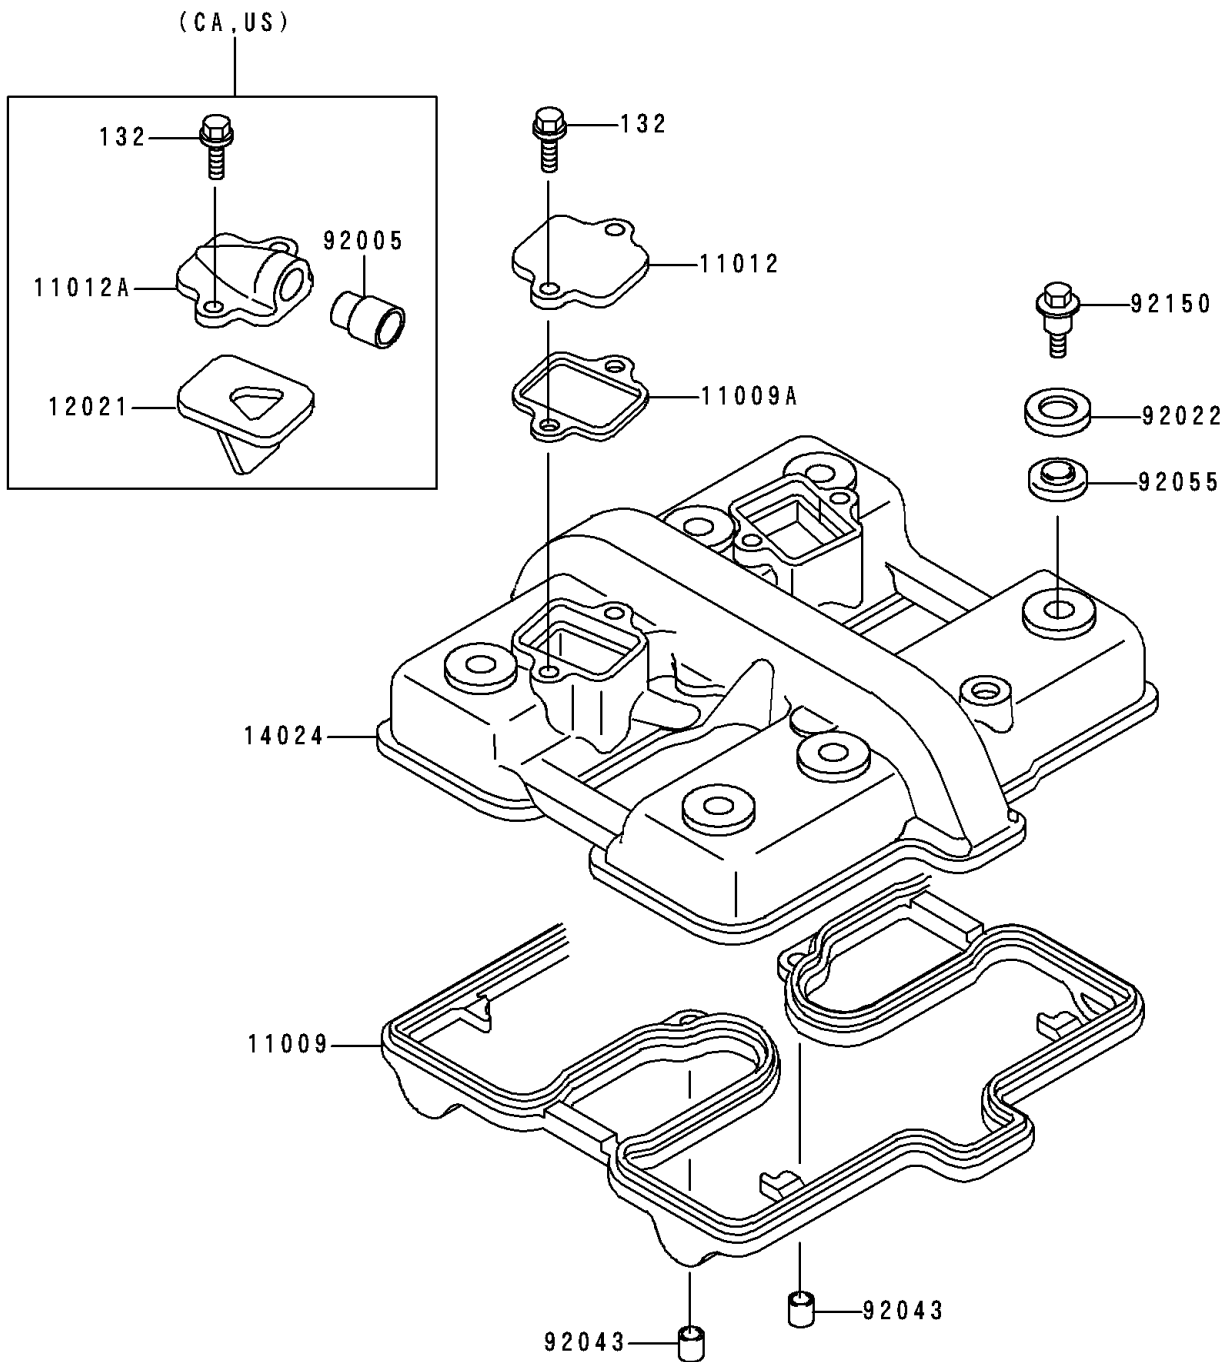

1998 Ninja® 500R PARTS DIAGRAM

Cylinder Head Cover

E1112

1998 Ninja® 500R PARTS LIST

Cylinder Head Cover

ITEM NAME	PART NUMBER	QUANTITY
BOLT-FLANGED-SMALL (Ref # 132)	132J0616	4
GASKET,CYLINDER HEAD COVER (Ref # 11009)	11009-1483	1
CAP,REED VALVE (Ref # 11012A)	11012-1310	2
VALVE-ASSY-REED (Ref # 12021)	12021-1026	2
COVER,CYLINDER HEAD (Ref # 14024)	14024-1397	1
FITTING,REED VALVE (Ref # 92005)	92005-1006	2
WASHER,HEAD COVER BOLT (Ref # 92022)	92022-1487	6
PIN,DOWEL,8X10 (Ref # 92043)	92043-1302	2
RING-O,HEAD COVER BOLT (Ref # 92055)	92055-1225	6
BOLT,HEAD COVER (Ref # 92150)	92150-1447	6