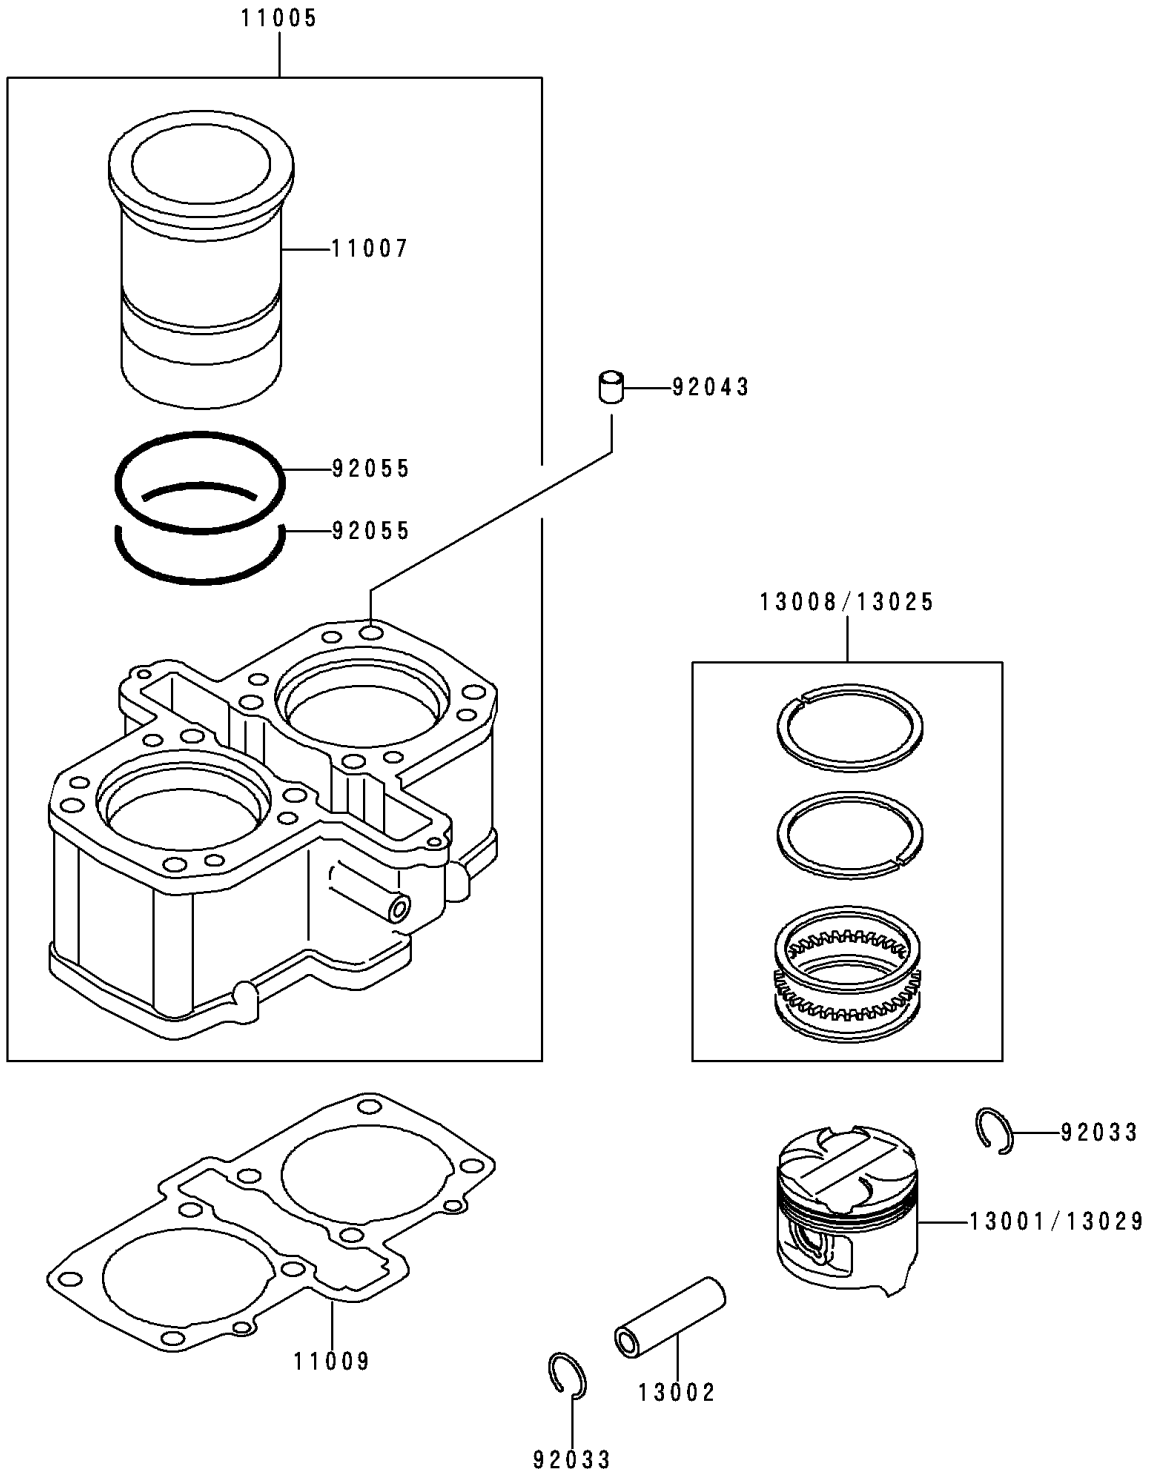

1994 Ninja® 500 PARTS DIAGRAM

Cylinder/Piston(s)

E1120

1994 Ninja® 500 PARTS LIST

Cylinder/Piston(s)

ITEM NAME	PART NUMBER	QUANTITY
CYLINDER-ENGINE (Ref # 11005)	11005-1517	1
LINER-CYLINDER (Ref # 11007)	11007-1096	2
GASKET,CYLINDER BASE (Ref # 11009)	11009-1640	1
PISTON-ENGINE,STD (Ref # 13001)	13001-1251	2
PIN-PISTON (Ref # 13002)	13002-1058	2
RING-SET-PISTON,STD (Ref # 13008)	13008-1084	2
RING-SET-PISTON L,O/S 0.50 (Ref # 13025)	13025-1084	AR
PISTON-ENGINE L,O/S 0.50 (Ref # 13029)	13029-1160	AR
RING-SNAP,20.5X1.2 (Ref # 92033)	92033-1099	4
PIN,11.5X14X14 (Ref # 92043)	92043-1279	2
RING-O (Ref # 92055)	92055-1247	4