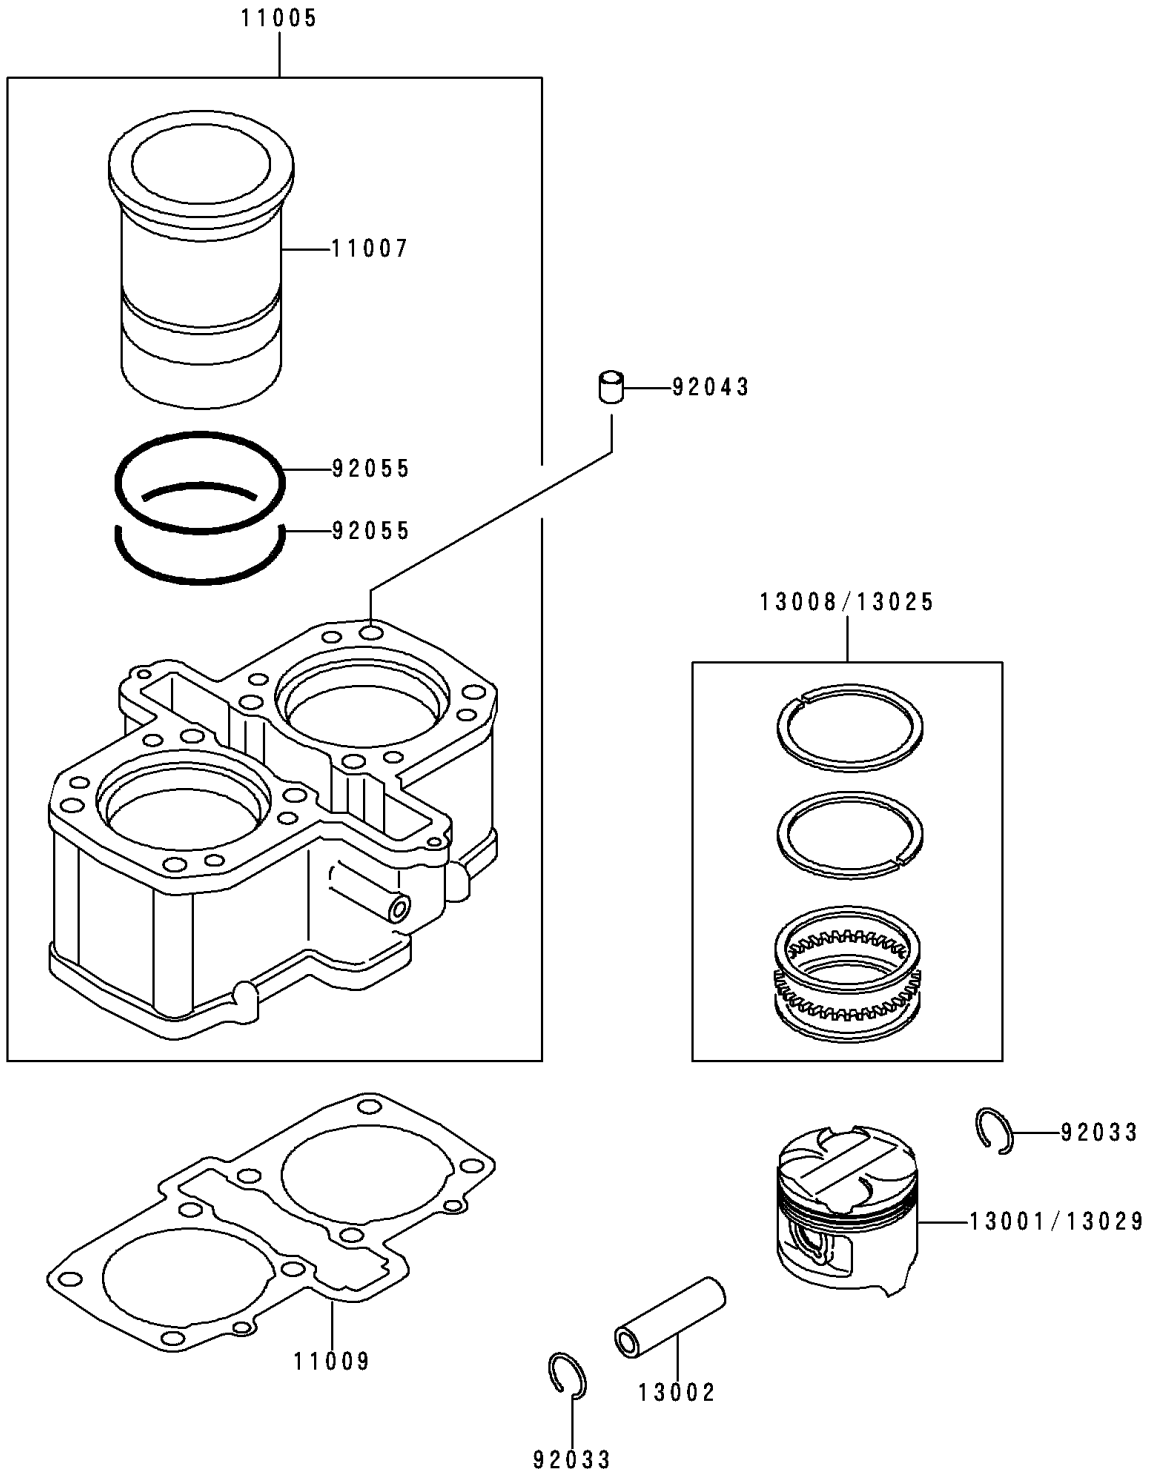

# 1995 Ninja® 500 PARTS DIAGRAM

Cylinder/Piston(s)

E1120

# 1995 Ninja® 500 PARTS LIST

Cylinder/Piston(s)

ITEM NAME	PART NUMBER	QUANTITY
CYLINDER-ENGINE (Ref # 11005)	11005-1517	1
LINER-CYLINDER (Ref # 11007)	11007-1096	2
GASKET,CYLINDER BASE (Ref # 11009)	11009-1640	1
PISTON-ENGINE,STD (Ref # 13001)	13001-1251	2
PIN-PISTON (Ref # 13002)	13002-1058	2
RING-SET-PISTON,STD (Ref # 13008)	13008-1084	2
RING-SET-PISTON L,O/S 0.50 (Ref # 13025)	13025-1084	AR
PISTON-ENGINE L,O/S 0.50 (Ref # 13029)	13029-1160	AR
RING-SNAP,20.5X1.2 (Ref # 92033)	92033-1099	4
PIN,11.5X14X14 (Ref # 92043)	92043-1279	2
RING-O (Ref # 92055)	92055-1247	4