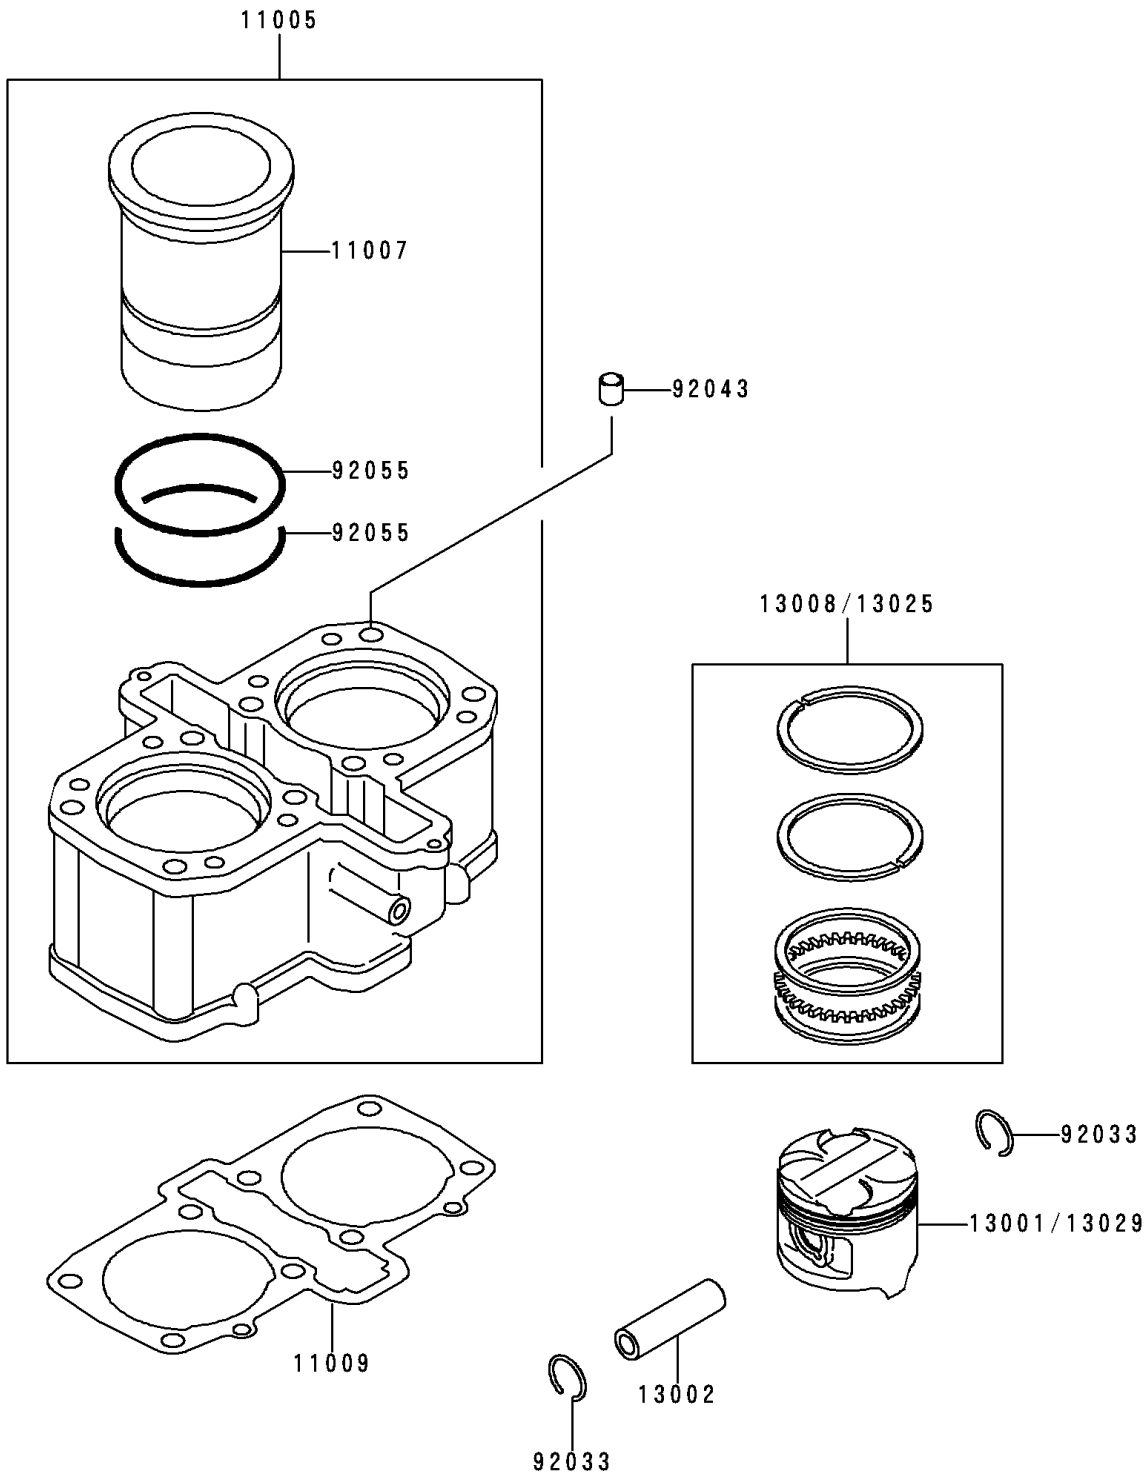

1995 Ninja® 500 PARTS DIAGRAM

Cylinder/Piston(s)

E1120

1995 Ninja® 500 PARTS LIST

Cylinder/Piston(s)

ITEM NAME	PART NUMBER	QUANTITY
CYLINDER-ENGINE (Ref # 11005)	11005-1517	1
LINER-CYLINDER (Ref # 11007)	11007-1096	2
GASKET,CYLINDER BASE (Ref # 11009)	11009-1640	1
PISTON-ENGINE,STD (Ref # 13001)	13001-1251	2
PIN-PISTON (Ref # 13002)	13002-1058	2
RING-SET-PISTON,STD (Ref # 13008)	13008-1084	2
RING-SET-PISTON L,O/S 0.50 (Ref # 13025)	13025-1084	AR
PISTON-ENGINE L,O/S 0.50 (Ref # 13029)	13029-1160	AR
RING-SNAP,20.5X1.2 (Ref # 92033)	92033-1099	4
PIN,11.5X14X14 (Ref # 92043)	92043-1279	2
RING-O (Ref # 92055)	92055-1247	4