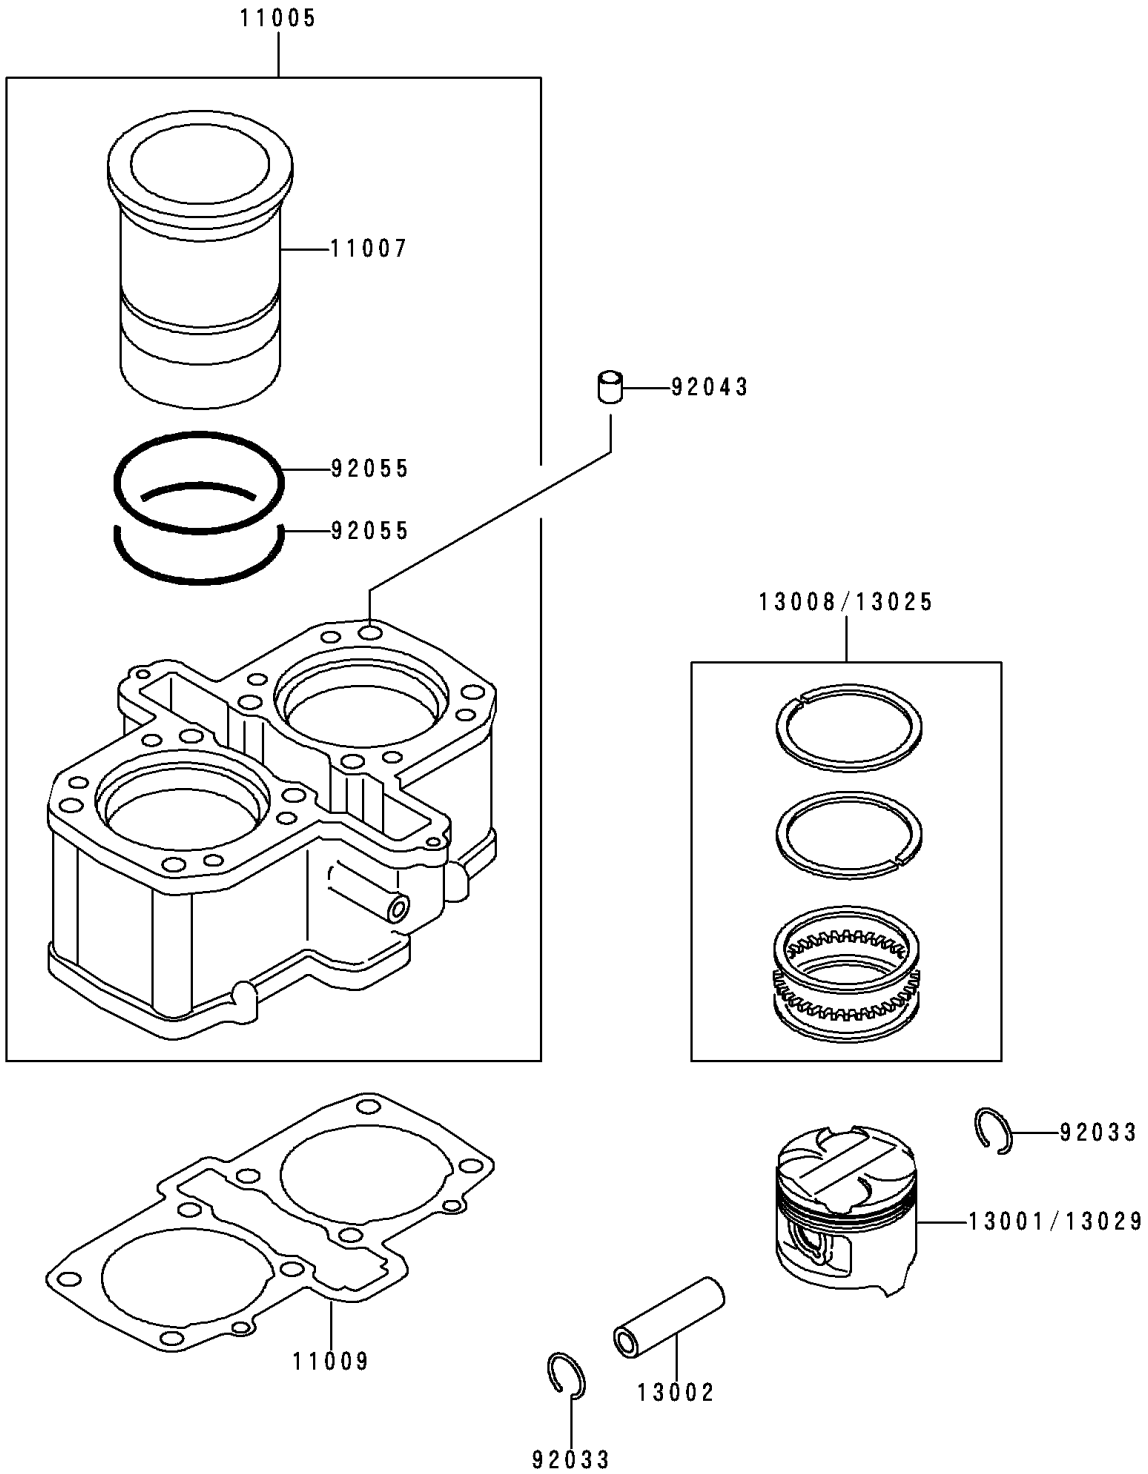

1996 Ninja® 500 PARTS DIAGRAM

Cylinder/Piston(s)

E1120

1996 Ninja® 500 PARTS LIST

Cylinder/Piston(s)

ITEM NAME	PART NUMBER	QUANTITY
CYLINDER-ENGINE (Ref # 11005)	11005-1517	1
LINER-CYLINDER (Ref # 11007)	11007-1096	2
GASKET,CYLINDER BASE (Ref # 11009)	11009-1640	1
PISTON-ENGINE,STD (Ref # 13001)	13001-1251	2
PIN-PISTON (Ref # 13002)	13002-1058	2
RING-SET-PISTON,STD (Ref # 13008)	13008-1084	2
RING-SET-PISTON L,O/S 0.50 (Ref # 13025)	13025-1084	AR
PISTON-ENGINE L,O/S 0.50 (Ref # 13029)	13029-1160	AR
RING-SNAP,20.5X1.2 (Ref # 92033)	92033-1099	4
PIN,11.5X14X14 (Ref # 92043)	92043-1279	2
RING-O (Ref # 92055)	92055-1247	4