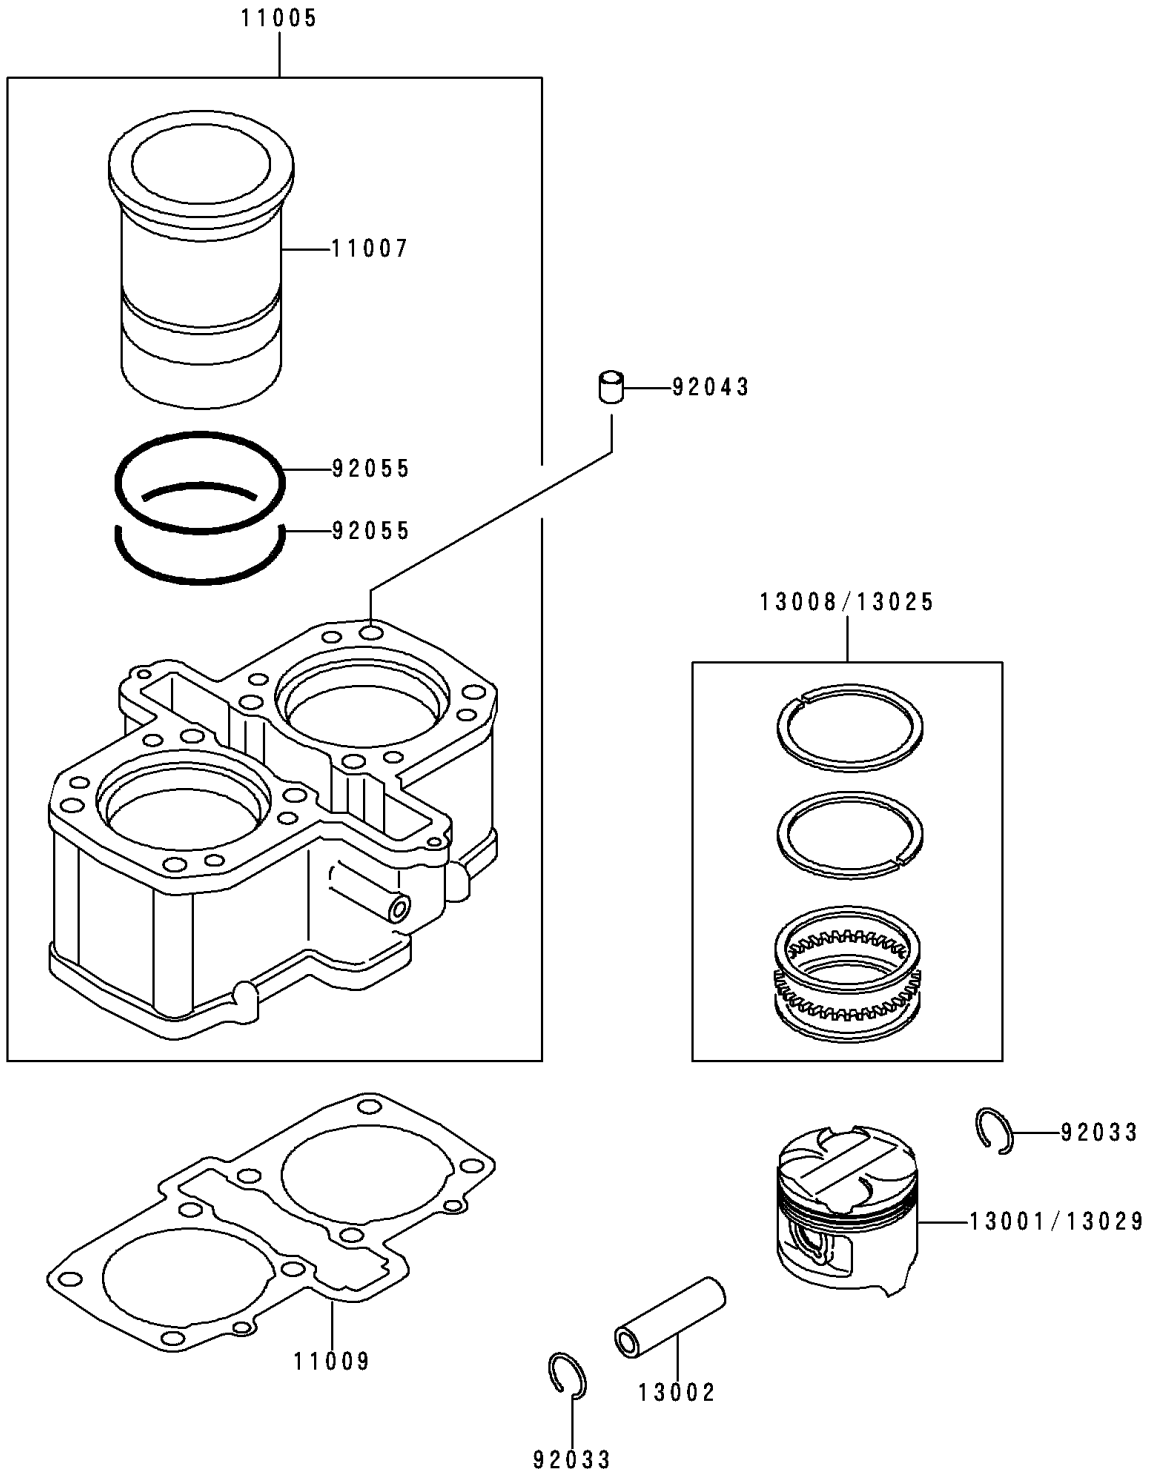

# 1997 Ninja® 500R PARTS DIAGRAM

Cylinder/Piston(s)

E1120

## 1997 Ninja® 500R PARTS LIST

Cylinder/Piston(s)

ITEM NAME	PART NUMBER	QUANTITY
CYLINDER-ENGINE (Ref # 11005)	11005-1517	1
LINER-CYLINDER (Ref # 11007)	11007-1096	2
GASKET,CYLINDER BASE (Ref # 11009)	11009-1640	1
PISTON-ENGINE,STD (Ref # 13001)	13001-1251	2
PIN-PISTON (Ref # 13002)	13002-1058	2
RING-SET-PISTON,STD (Ref # 13008)	13008-1084	2
RING-SET-PISTON L,O/S 0.50 (Ref # 13025)	13025-1084	AR
PISTON-ENGINE L,O/S 0.50 (Ref # 13029)	13029-1160	AR
RING-SNAP,20.5X1.2 (Ref # 92033)	92033-1099	4
PIN,11.5X14X14 (Ref # 92043)	92043-1279	2
RING-O (Ref # 92055)	92055-1247	4