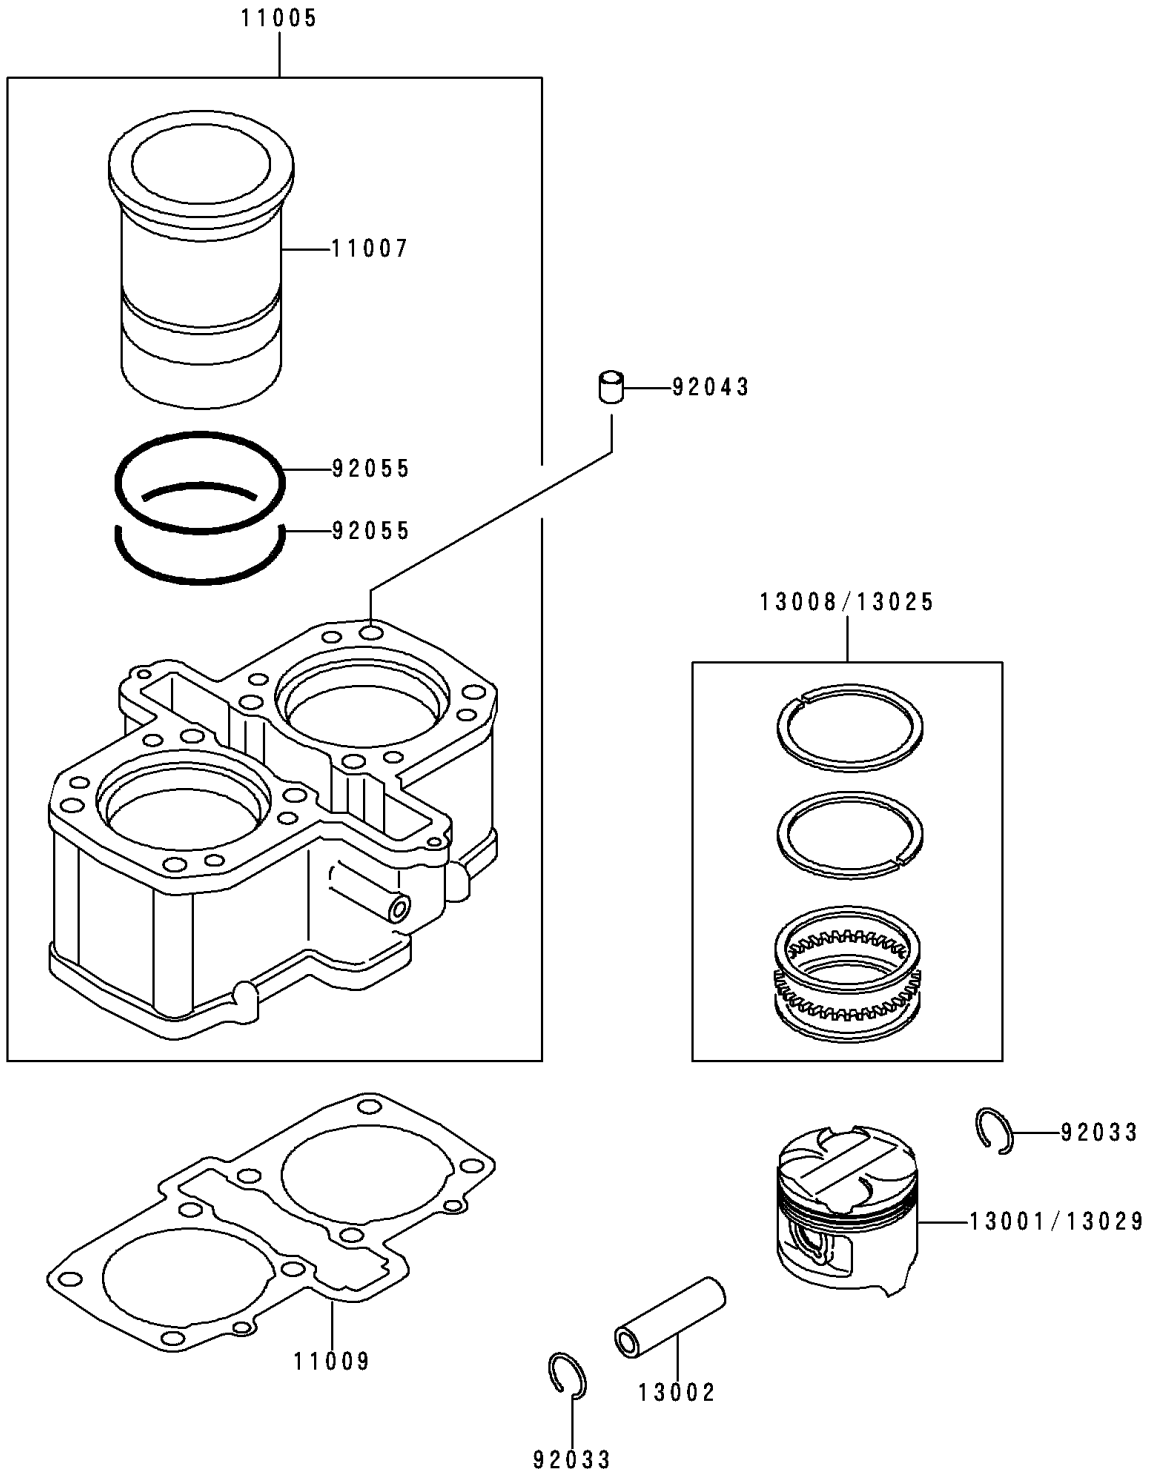

1998 Ninja® 500R PARTS DIAGRAM

Cylinder/Piston(s)

E1120

1998 Ninja® 500R PARTS LIST

Cylinder/Piston(s)

ITEM NAME	PART NUMBER	QUANTITY
CYLINDER-ENGINE (Ref # 11005)	11005-1517	1
LINER-CYLINDER (Ref # 11007)	11007-1096	2
GASKET,CYLINDER BASE (Ref # 11009)	11009-1640	1
PISTON-ENGINE,STD (Ref # 13001)	13001-1251	2
PIN-PISTON (Ref # 13002)	13002-1058	2
RING-SET-PISTON,STD (Ref # 13008)	13008-1084	2
RING-SET-PISTON L,O/S 0.50 (Ref # 13025)	13025-1084	AR
PISTON-ENGINE L,O/S 0.50 (Ref # 13029)	13029-1160	AR
RING-SNAP,20.5X1.2 (Ref # 92033)	92033-1099	4
PIN,11.5X14X14 (Ref # 92043)	92043-1279	2
RING-O (Ref # 92055)	92055-1247	4